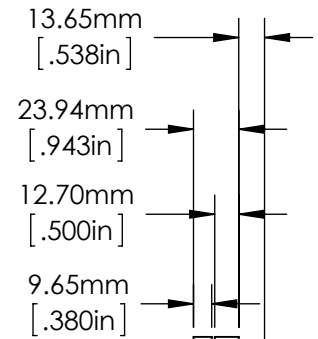

4X 19.05mm x 45°  
[.750in]

SPECIFICATIONS SUBJECT TO CHANGE WITHOUT NOTICE  
DIMENSIONS ARE FOR REFERENCE ONLY  
DIMENSIONS ARE IN mm [INCHES]

**Edmund Optics®**

TITLE	6" Large Angle Mirror Mount		
DWG NO	36483	SHEET 1 OF 1	REV 000