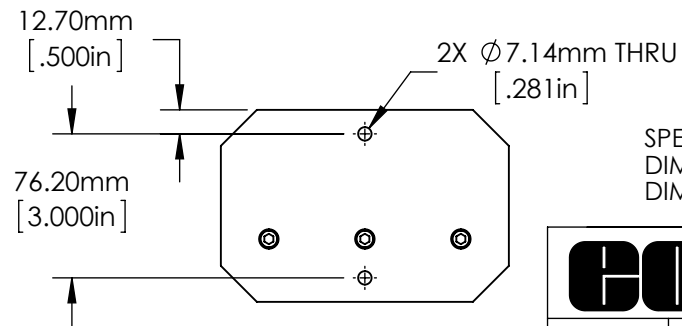

4X 19.05mm x 45°  
[.750in]

SPECIFICATIONS SUBJECT TO CHANGE WITHOUT NOTICE  
DIMENSIONS ARE FOR REFERENCE ONLY  
DIMENSIONS ARE IN mm [INCHES]

**Edmund Optics®**

TITLE	6" Large Angle Mirror Mount		
DWG NO	36483	SHEET 1 OF 1	REV 000