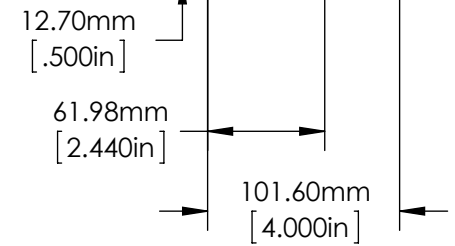

4X 19.05mm x 45°  
[.750in]

SPECIFICATIONS SUBJECT TO CHANGE WITHOUT NOTICE  
DIMENSIONS ARE FOR REFERENCE ONLY  
DIMENSIONS ARE IN mm [INCHES]

**Edmund Optics®**

TITLE	6" Large Angle Mirror Mount		
DWG NO	36483	SHEET 1 OF 1	REV 000