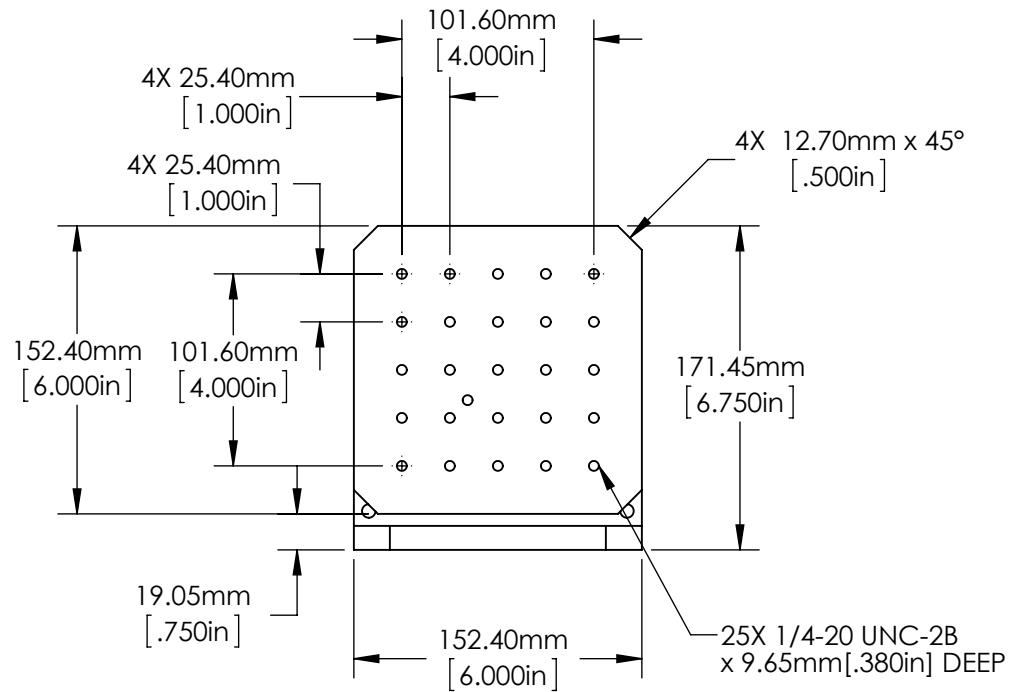

4X 19.05mm x 45°  
[.750in]

SPECIFICATIONS SUBJECT TO CHANGE WITHOUT NOTICE  
DIMENSIONS ARE FOR REFERENCE ONLY  
DIMENSIONS ARE IN mm [INCHES]

**Edmund Optics®**

TITLE	6" Large Angle Mirror Mount		
DWG NO	36483	SHEET 1 OF 1	REV 000