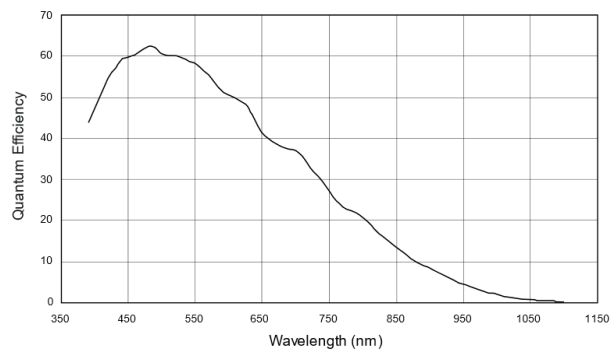

Product Details

- Perfect Analog Replacement
- Ultra-Small Form Factor
- Power Over Ethernet (PoE)
- Includes Basler Pylon Driver

Basler ace GigE Cameras are economical Gigabit Ethernet cameras that provide an ideal upgrade opportunity for analog camera users. With a small form factor matching that of many analog cameras (29 x 29mm), the ace can be a drop-in replacement to an existing analog system or a great choice to start a new project. Basler ace GigE Cameras can use Power Over Ethernet (PoE) (2 GigE cables required). The cameras can have long cable lengths and are the optimal choice for use on a factory floor. All cameras include the industry-proven Basler Pylon SDK Software and Driver.

Technical Information

MT9P031 Sensor QE Curve