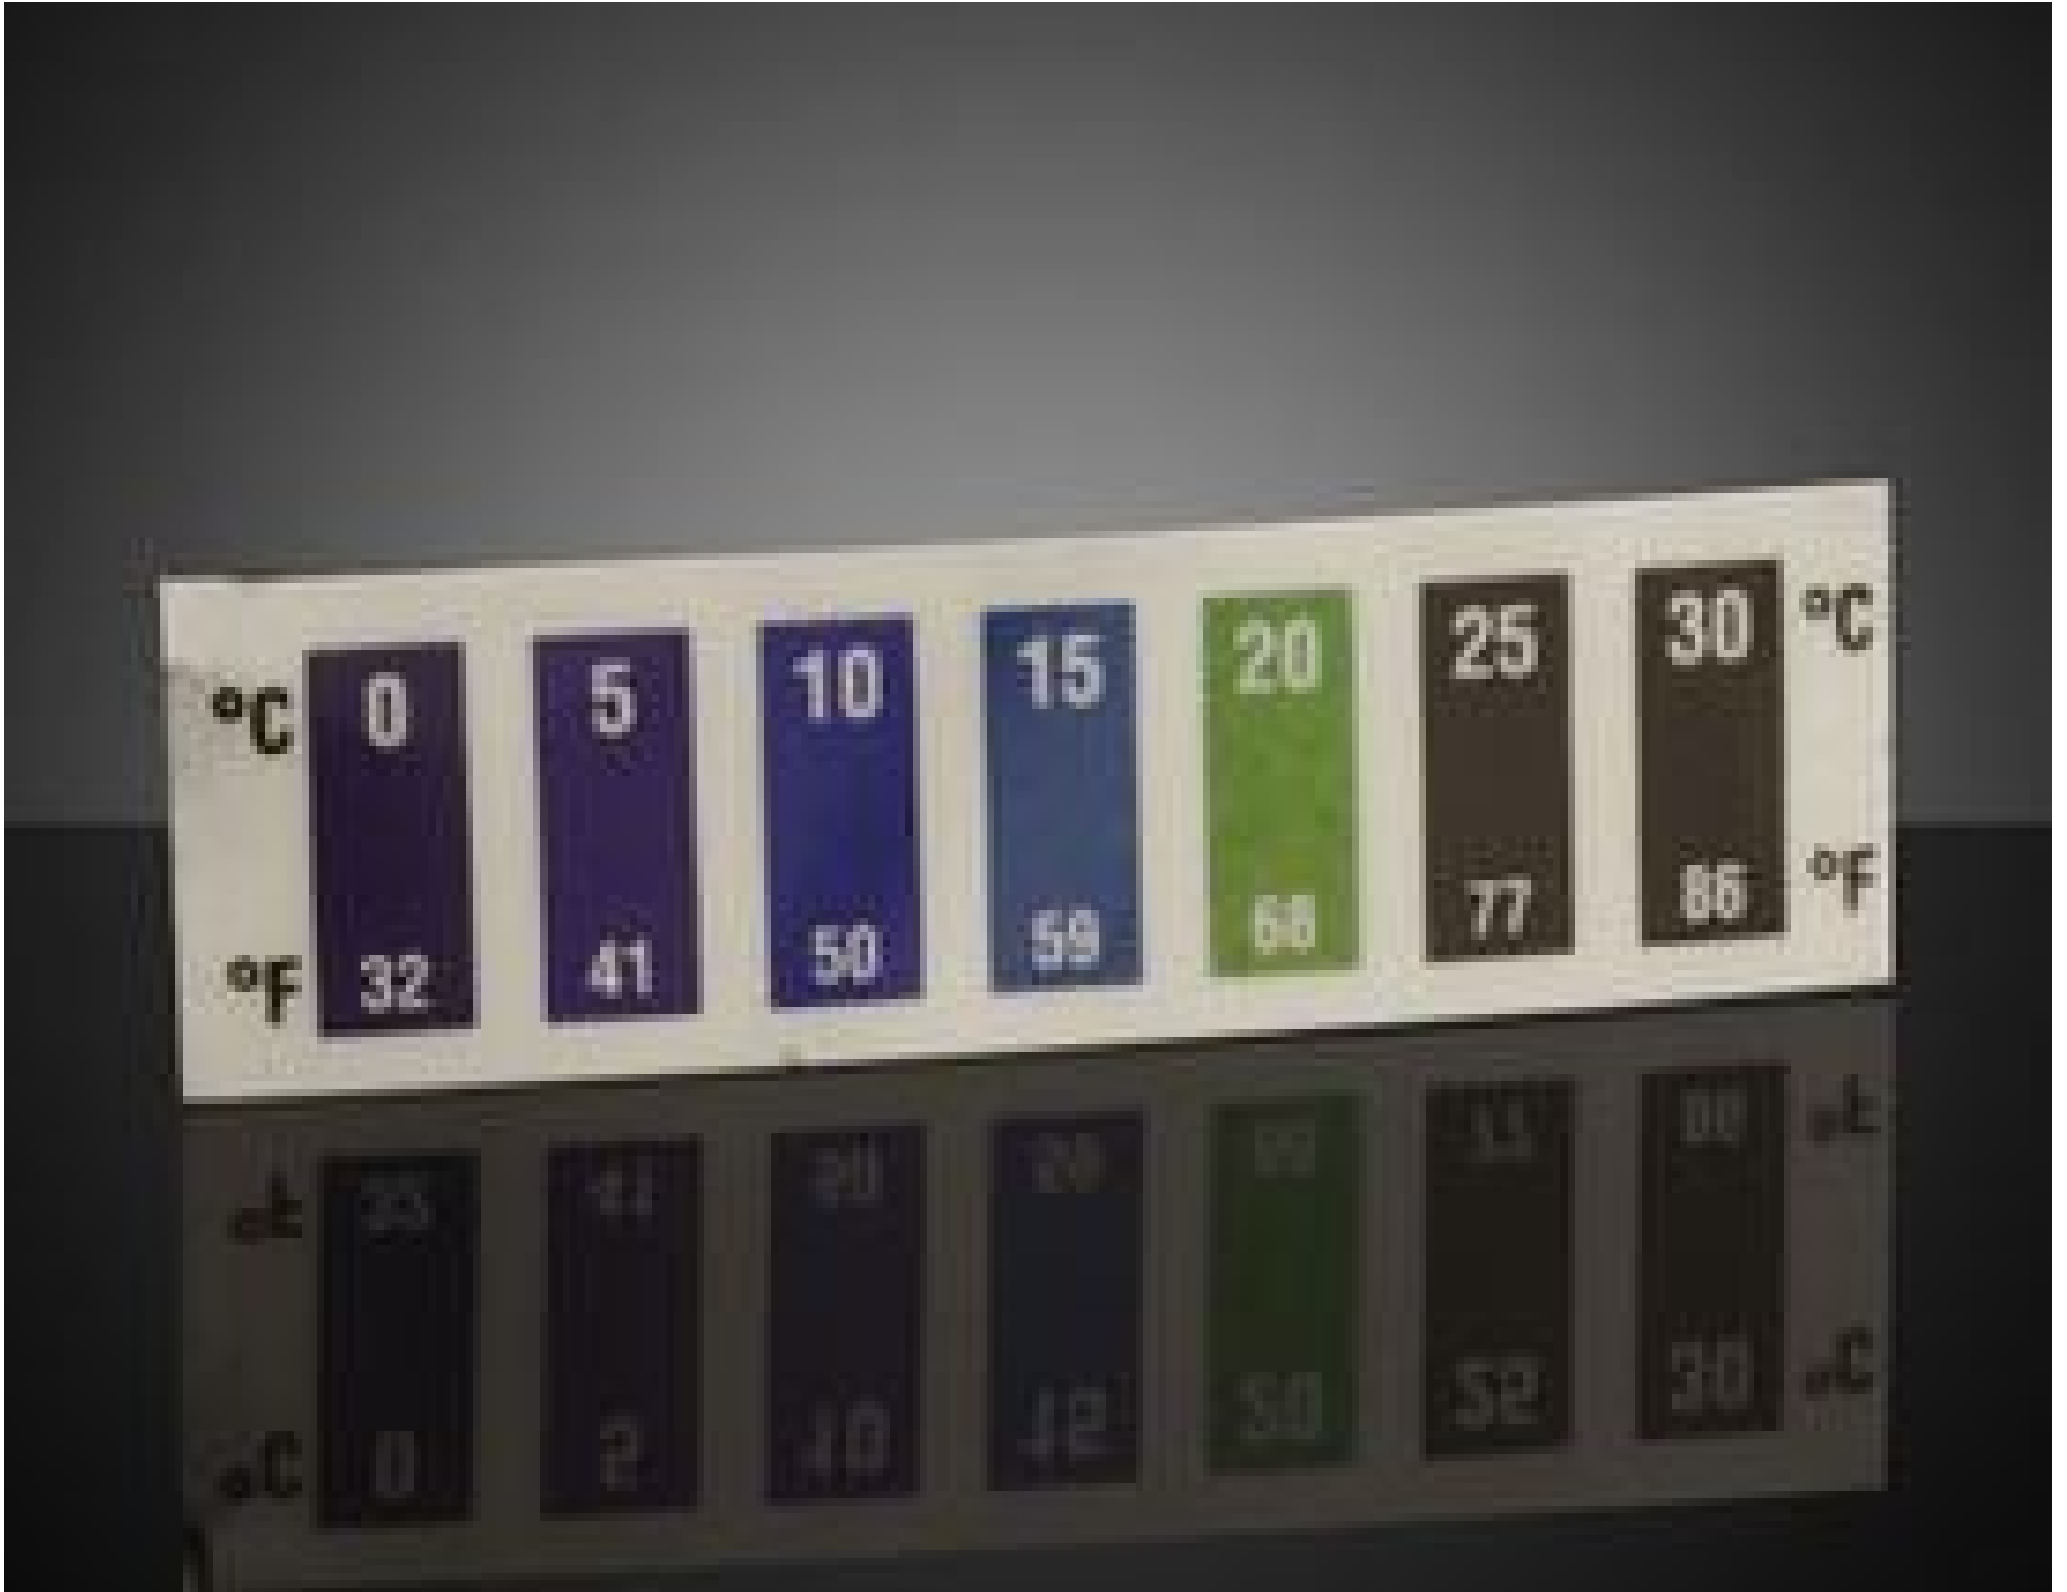

[See all 4 Products in Family](#)

0 - 30°C Temp Range, Liquid Crystal Thermometers (10/Pack)

0 - 30°C Temp Range, Liquid Crystal Thermometers (10/Pack)

Stock #16-783 [CONTACT US](#)

⊖ 1 ⊕ €25⁰⁰

ADD TO CART

Measurement Accuracy (°C):
±1

Environmental & Durability Factors

Operating Temperature (°C):
0 to +30

Regulatory Compliance

Compliant RoHS 2015:

[View](#) Certificate of Conformance:

Compliant Reach 247:

Product Details

- Reversible Color Change Thermometers
- Instant Response and Continuous Readout
- 30 Celsius Degrees Ranges between 0 to 120°C

Liquid Crystal Thermometers are self-adhesive temperature indicators with instant response that provide a continuous readout of temperature. These thermometers are divided into 7 elements, each corresponding to a 5 Celsius degrees increment of their specified temperature range. Each element changes in sequence of orange to yellow (below specified temperature), green (at specified temperature), and blue (above specified temperature). Liquid Crystal Thermometers are available with 30 Celsius degrees temperature ranges between 0 to 120°C and are ideal for drying, curing, process control, or general temperature monitoring applications. These thermometers are reversible and will change color in opposite order (blue, green, yellow, orange) as temperature decreases.

Technical Information

Liquid Crystal Thermometers are calibrated to turn green when the listed temperature is achieved. If green is not visible, the temperature will be midway between the elements that are blue and orange. Elements turn blue when they surpass their listed temperature and orange when they are just below their listed temperature.