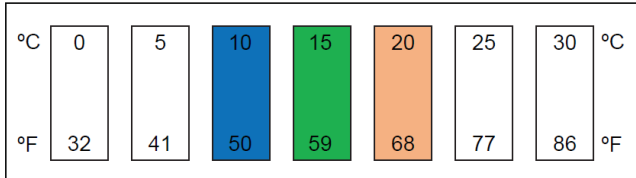

Regulatory Compliance

Compliant RoHS 2015:

[View](#) Certificate of Conformance:

Compliant Reach 247:

Product Details

- Reversible Color Change Thermometers
- Instant Response and Continuous Readout
- 30 Celsius Degrees Ranges between 0 to 120°C

Liquid Crystal Thermometers are self-adhesive temperature indicators with instant response that provide a continuous readout of temperature. These thermometers are divided into 7 elements, each corresponding to a 5 Celsius degrees increment of their specified temperature range. Each element changes in sequence of orange to yellow (below specified temperature), green (at specified temperature), and blue (above specified temperature). Liquid Crystal Thermometers are available with 30 Celsius degrees temperature ranges between 0 to 120°C and are ideal for drying, curing, process control, or general temperature monitoring applications. These thermometers are reversible and will change color in opposite order (blue, green, yellow, orange) as temperature decreases.

Technical Information