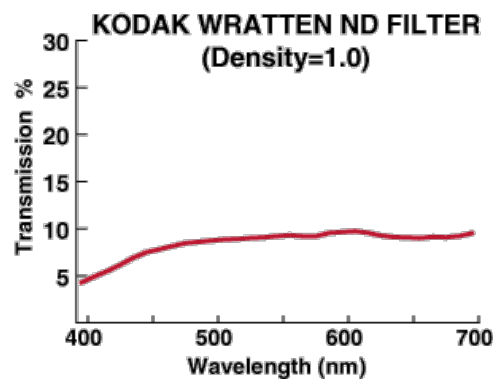

Width (mm):
100.00

Optical Properties

Optical Density OD (Average):
0.2

Substrate: ☐
Wratten 2

Coating:
Uncoated

Transmission (%):
63.00

Blocking Wavelength Range (nm):
400 - 700

Regulatory Compliance

RoHS 2015:
[Compliant](#)

Reach 223:
[Compliant](#)

Certificate of Conformance:
[View](#)

Product Details

Storage in humid environments can cause the filters to cloud and temperatures should not exceed 50°C for extended periods. Every 0.3 density increment equals one f-stop.

- Available in Large Sizes
- Easily Cut for Custom Sizing
- Kodak Filter No. 96

Kodak Wratten 2 Neutral Density Filters are used in image forming optical systems to reduce light intensity across the visible spectrum without altering the spectral profile. These ND filters feature tolerances of $\pm 10\%$ of the nominal diffuse density. Although the filters transmit the infrared spectrum, neutrality is controlled only in the visible spectrum. Kodak Wratten 2 Neutral Density Filters are uncoated and have a blocking wavelength range of 400-700nm. All ND filters are 0.1mm in thickness and can be cut for easy custom sizing.

Note: Storage in humid environments can cause the filters to cloud and temperatures should not exceed 50°C for extended periods. Every 0.3 density increment equals one f-stop.

Technical Information