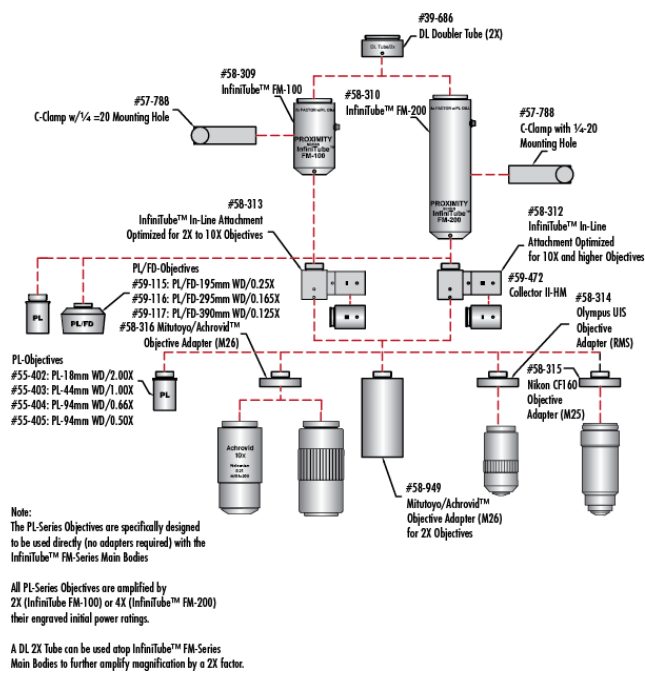

2/3" Maximum Sensor Format:

Regulatory Compliance

Compliant RoHS 2015:

Compliant Reach 224:

View Certificate of Conformance:

Product Details

- Direct to Video C-Mount for 2/3" and Smaller Sensor Cameras
- Internal Focusing

InfiniTube™ FM Systems are used to mount infinite-conjugate objectives to C-mount cameras, yielding magnifications not possible with ordinary video lenses, such as 50X magnification. The InfiniTube™ system can be configured in a variety of fashions. It can be utilized alone (InfiniTube™ #58-310 or #58-309) for applications where illumination is provided from another source such as a backlight or directional illumination. The InfiniTube™ FM Systems can also be configured for in-line illumination with attachments. The first in-line attachment (#58-313) has been designed for high performance with objectives having a magnification of 10X or below and is not suggested for use with higher magnification objectives. The second in-line attachment (#58-312) has been designed to work with increased efficiency when used with magnifications of 10X or higher, but can be utilized with all magnifications. All in-line attachments accept our [Fiber Optic Light Guides](#) with a 0.312" tip diameter.

Note: Standard system for 2/3" sensors still available.

Technical Information

System Includes	Stock No.
InfiniTube In-Line Assembly Unit	#58-311
Hitachi KP-D20B Camera	#55-837
15.1" Diagonal LCD Monitor (US version only)	#56-522
Y-C Cable (6 ft.)	#39-255
Mitutoyo/Achrovid™ Objective Adapter	#58-316
M-150 Fiber Optic Illuminator	#55-718
Fiber Optic Light Guide (48" L)	#39-367
Fiber Optic Adapter	#38-944
Standard Boom Stand	#54-120
Rack & Pinion Mounting Plate	#54-123
C-Clamp with 1/4-20 Mounting Hole	#57-788