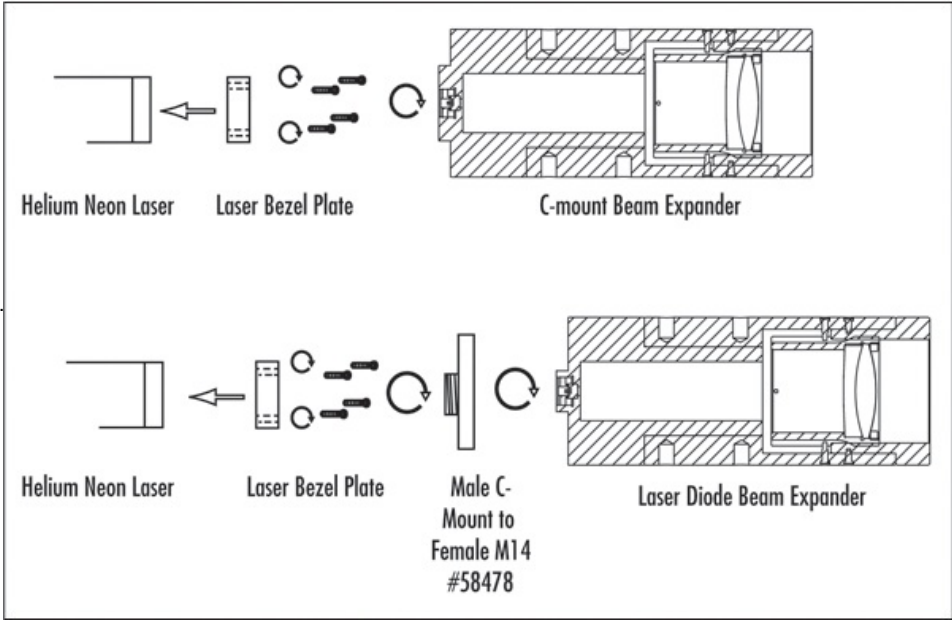

Beam Expander Mounting Configurations Click on an item below to be brought to that item's product page.

;