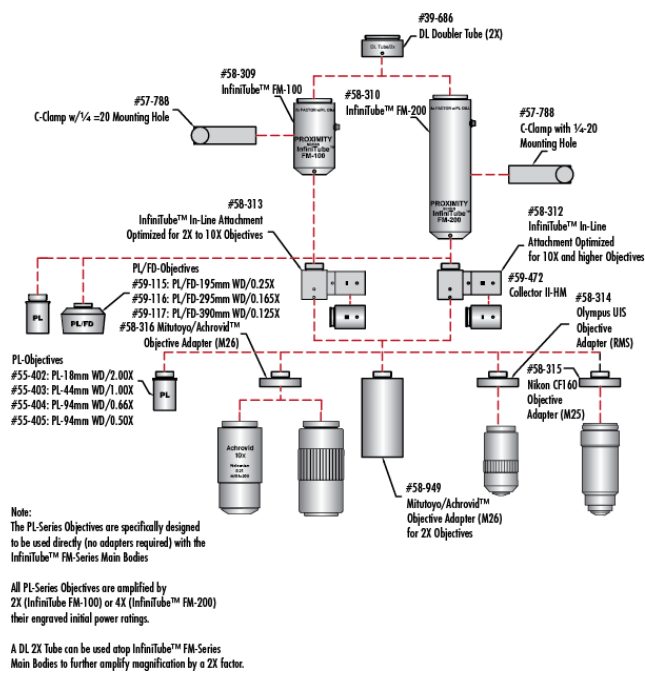

Sensor

Maximum Sensor Format:
2/3"

Regulatory Compliance

RoHS 2015:
[Compliant](#)

Reach 224:
[Compliant](#)

Certificate of Conformance:
[View](#)

Product Details

- Direct to Video C-Mount for 2/3" and Smaller Sensor Cameras
- Internal Focusing

InfiniTube™ FM Systems are used to mount infinite-conjugate objectives to C-mount cameras, yielding magnifications not possible with ordinary video lenses, such as 50X magnification. The InfiniTube™ system can be configured in a variety of fashions. It can be utilized alone (InfiniTube™ #58-310 or #58-309) for applications where illumination is provided from another source such as a backlight or directional illumination. The InfiniTube™ FM Systems can also be configured for in-line illumination with attachments. The first in-line attachment (#58-313) has been designed for high performance with objectives having a magnification of 10X or below and is not suggested for use with higher magnification objectives. The second in-line attachment (#58-312) has been designed to work with increased efficiency when used with magnifications of 10X or higher, but can be utilized with all magnifications. All in-line attachments accept our [Fiber Optic Light Guides](#) with a 0.312" tip diameter.

Note: [Standard system](#) for 2/3" sensors still available.

Technical Information

System Includes	Stock No.
InfiniTube In-Line Assembly Unit	#58-311
Hitachi KP-D20B Camera	#55-837
15.1" Diagonal LCD Monitor (US version only)	#56-522
Y-C Cable (6 ft.)	#39-255
Mitutoyo/Achrovid™ Objective Adapter	#58-316
M-150 Fiber Optic Illuminator	#55-718
Fiber Optic Light Guide (48" L)	#39-367
Fiber Optic Adapter	#38-944
Standard Boom Stand	#54-120
Rack & Pinion Mounting Plate	#54-123
C-Clamp with 1/4-20 Mounting Hole	#57-788