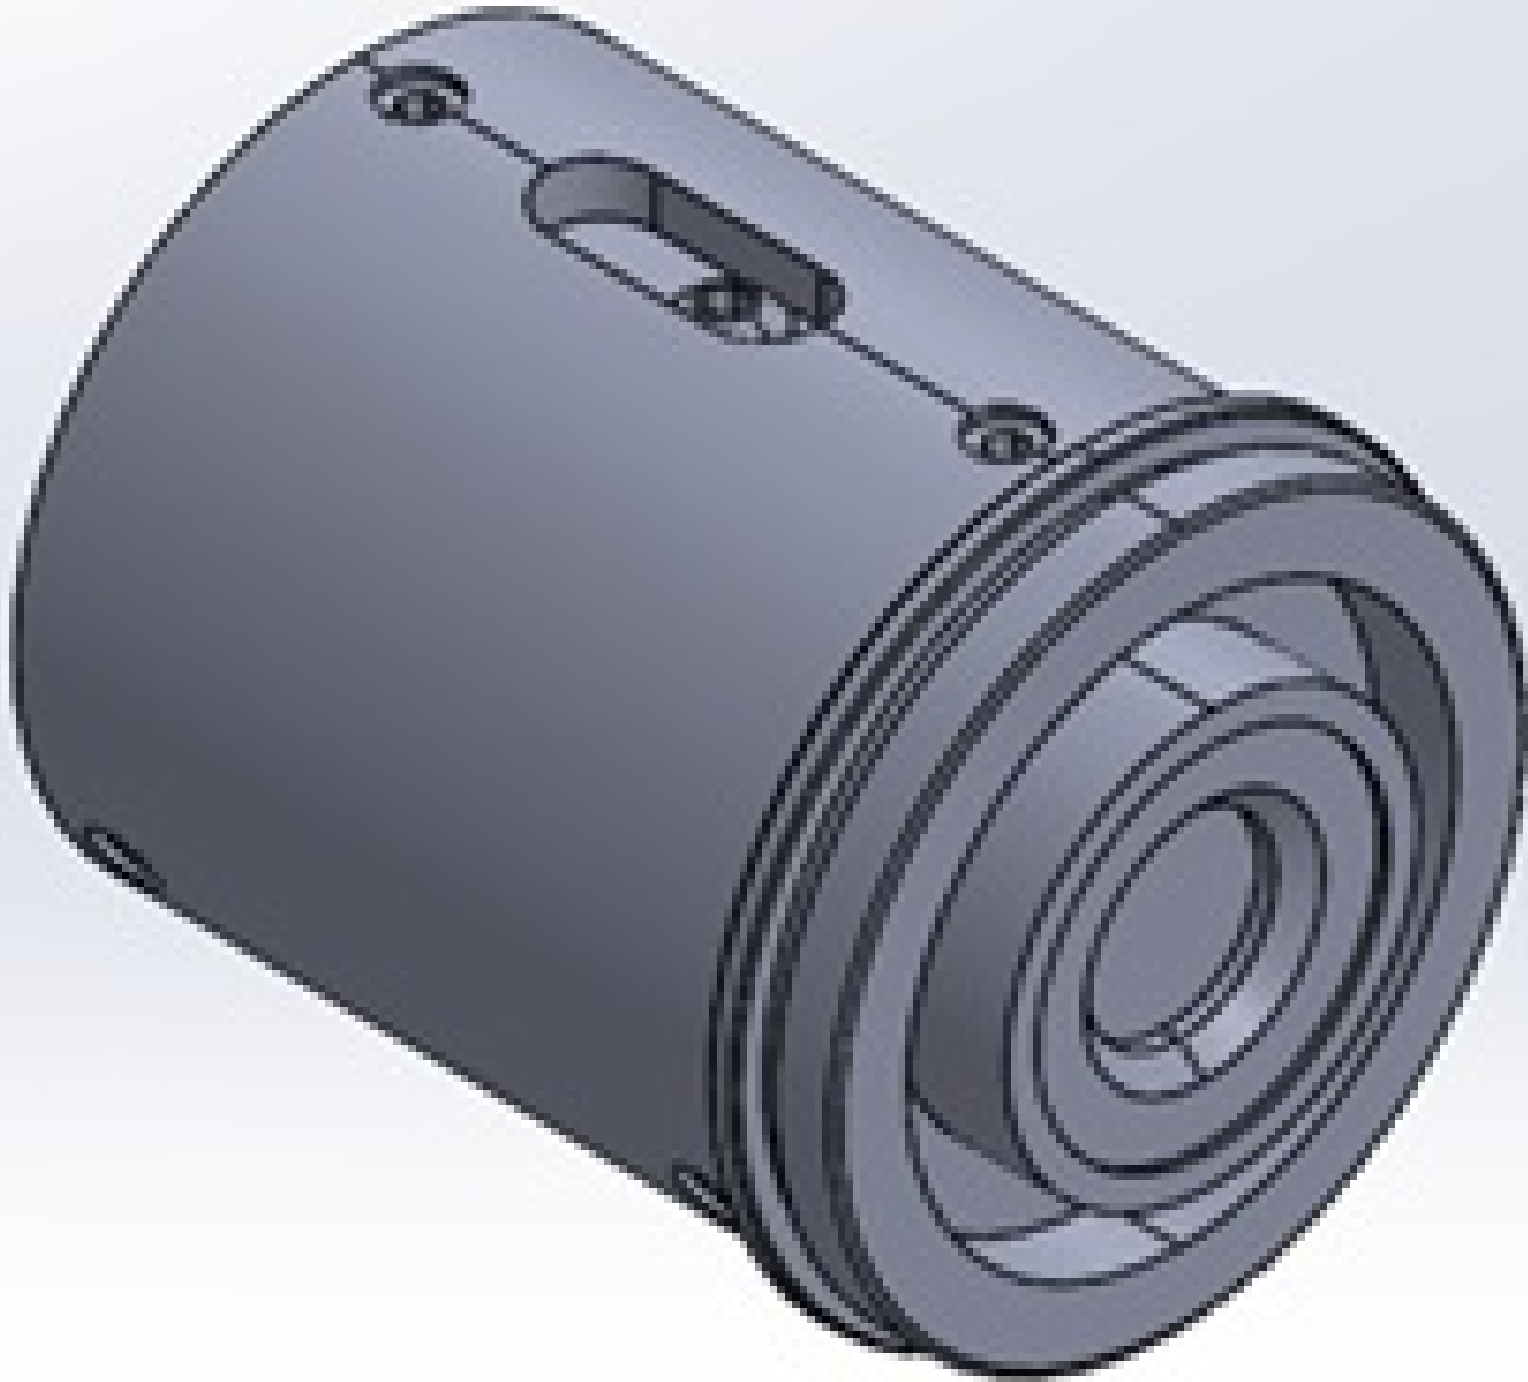

0.8X Mini-Camera Tube

Stock #89-872 [CONTACT US](#)

- 1 + €909⁰⁰

[ADD TO CART](#)

Volume Pricing

Qty 1+	€909,00 each
Need More?	Request Quote

Prices shown are exclusive of VAT/local taxes

Product Downloads

General

Camera Tube (One Required) **Note:**

Modular High Magnification Zoom Lens **Type:**

0.8X Mini-Camera Tube **Title:**

Optical Properties

0.8X **Magnification:**