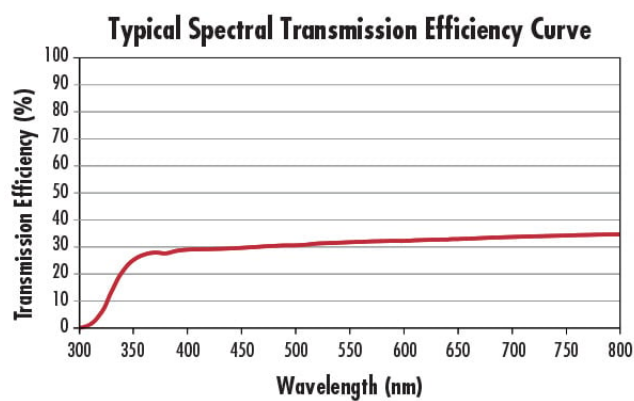

Compliant **REACH 241:**

Need different specs or modifications?

Edmund Optics offers comprehensive custom manufacturing services for optical and imaging components tailored to your specific application requirements. Whether in the prototyping phase or preparing for full-scale production, we provide flexible solutions to meet your needs. Our experienced engineers are here to assist—from concept to completion.

Our capabilities include:

- Custom dimensions, materials, coatings, and more
- High-precision surface quality and flatness
- Tight tolerances and complex geometries
- Scalable production—from prototype to volume

Learn more about our [custom manufacturing capabilities](#) or submit an inquiry [here](#).

Product Details

- Semi-Opaque White Glass
- Highly Diffusive to Create Even Illumination
- Diffusive on Both Surfaces

White Diffusing Glass is a semi-opaque diffuser designed to create even illumination profiles. Unlike alternative materials, which create their diffusive properties through a coating or lamination process, the White Diffusing Glass is a solid diffuse material, allowing it to be used in any orientation. Because the surfaces are polished, the reflected light will be somewhat specular, while the transmitted light will be near-Lambertian. White Diffusing Glass is ideal for creating even illumination as an attenuator or as a viewing screen.

Technical Information

Compatible Mounts