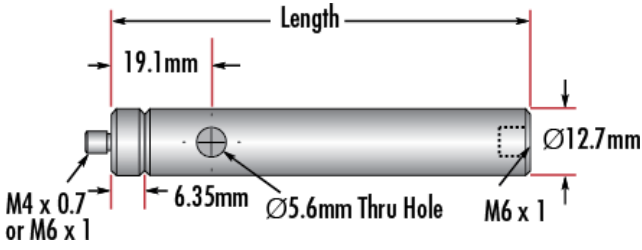

Product Downloads

General

Metric **Type:**

Note:
Adapter [#58-984](#) is included. Additional [thread adapters](#) available separately.

Physical & Mechanical Properties

Length (inches):
4.0

101.60	Length (mm):
0.5	Diameter (inches):
12.70	Diameter (mm):

Threading & Mounting

M4 x0.7	Male Thread:
---------	---------------------

Regulatory Compliance

Compliant	RoHS 2015:
View	Certificate of Conformance:
Compliant	REACH 241:

Product Details

- Male M4 x0.7 or M6 x 1.0 Stud, Female M6 x1.0 Base
- Posts Include Interchangeable Male Stud and Removable Base S.H.S.S.
- Available in Variety of Lengths
- [English Versions Also Available](#)

TECHSPEC® Metric Stainless Steel Mounting Posts include a 6.35mm long male thread stud adapter that is easily interchangeable with other adapters to ensure compatibility between these posts and any optical mount. Removing the included adapter reveals female M4 threads on the post. Each optical post also has a thru-hole to allow an Allen wrench or other tool to rotate the post easily. Thread values are laser engraved on each post for quick identification and integration. TECHSPEC Metric Stainless Steel Mounting Posts are offered in a variety of lengths. [English versions are also available for purchase.](#)

Technical Information

#68-231		
Stock No.	Description	Qty
#58-950	Steel Post, 25.4mm Length	1
#58-951	Steel Post, 38.1mm Length	1
#58-952	Steel Post, 50.8mm Length	2
#58-954	Steel Post, 76.2mm Length	2
#58-955	Steel Post, 101.6mm Length	2
#58-956	Steel Post, 152.4mm Length	1
#58-957	Steel Post, 203.2mm Length	1