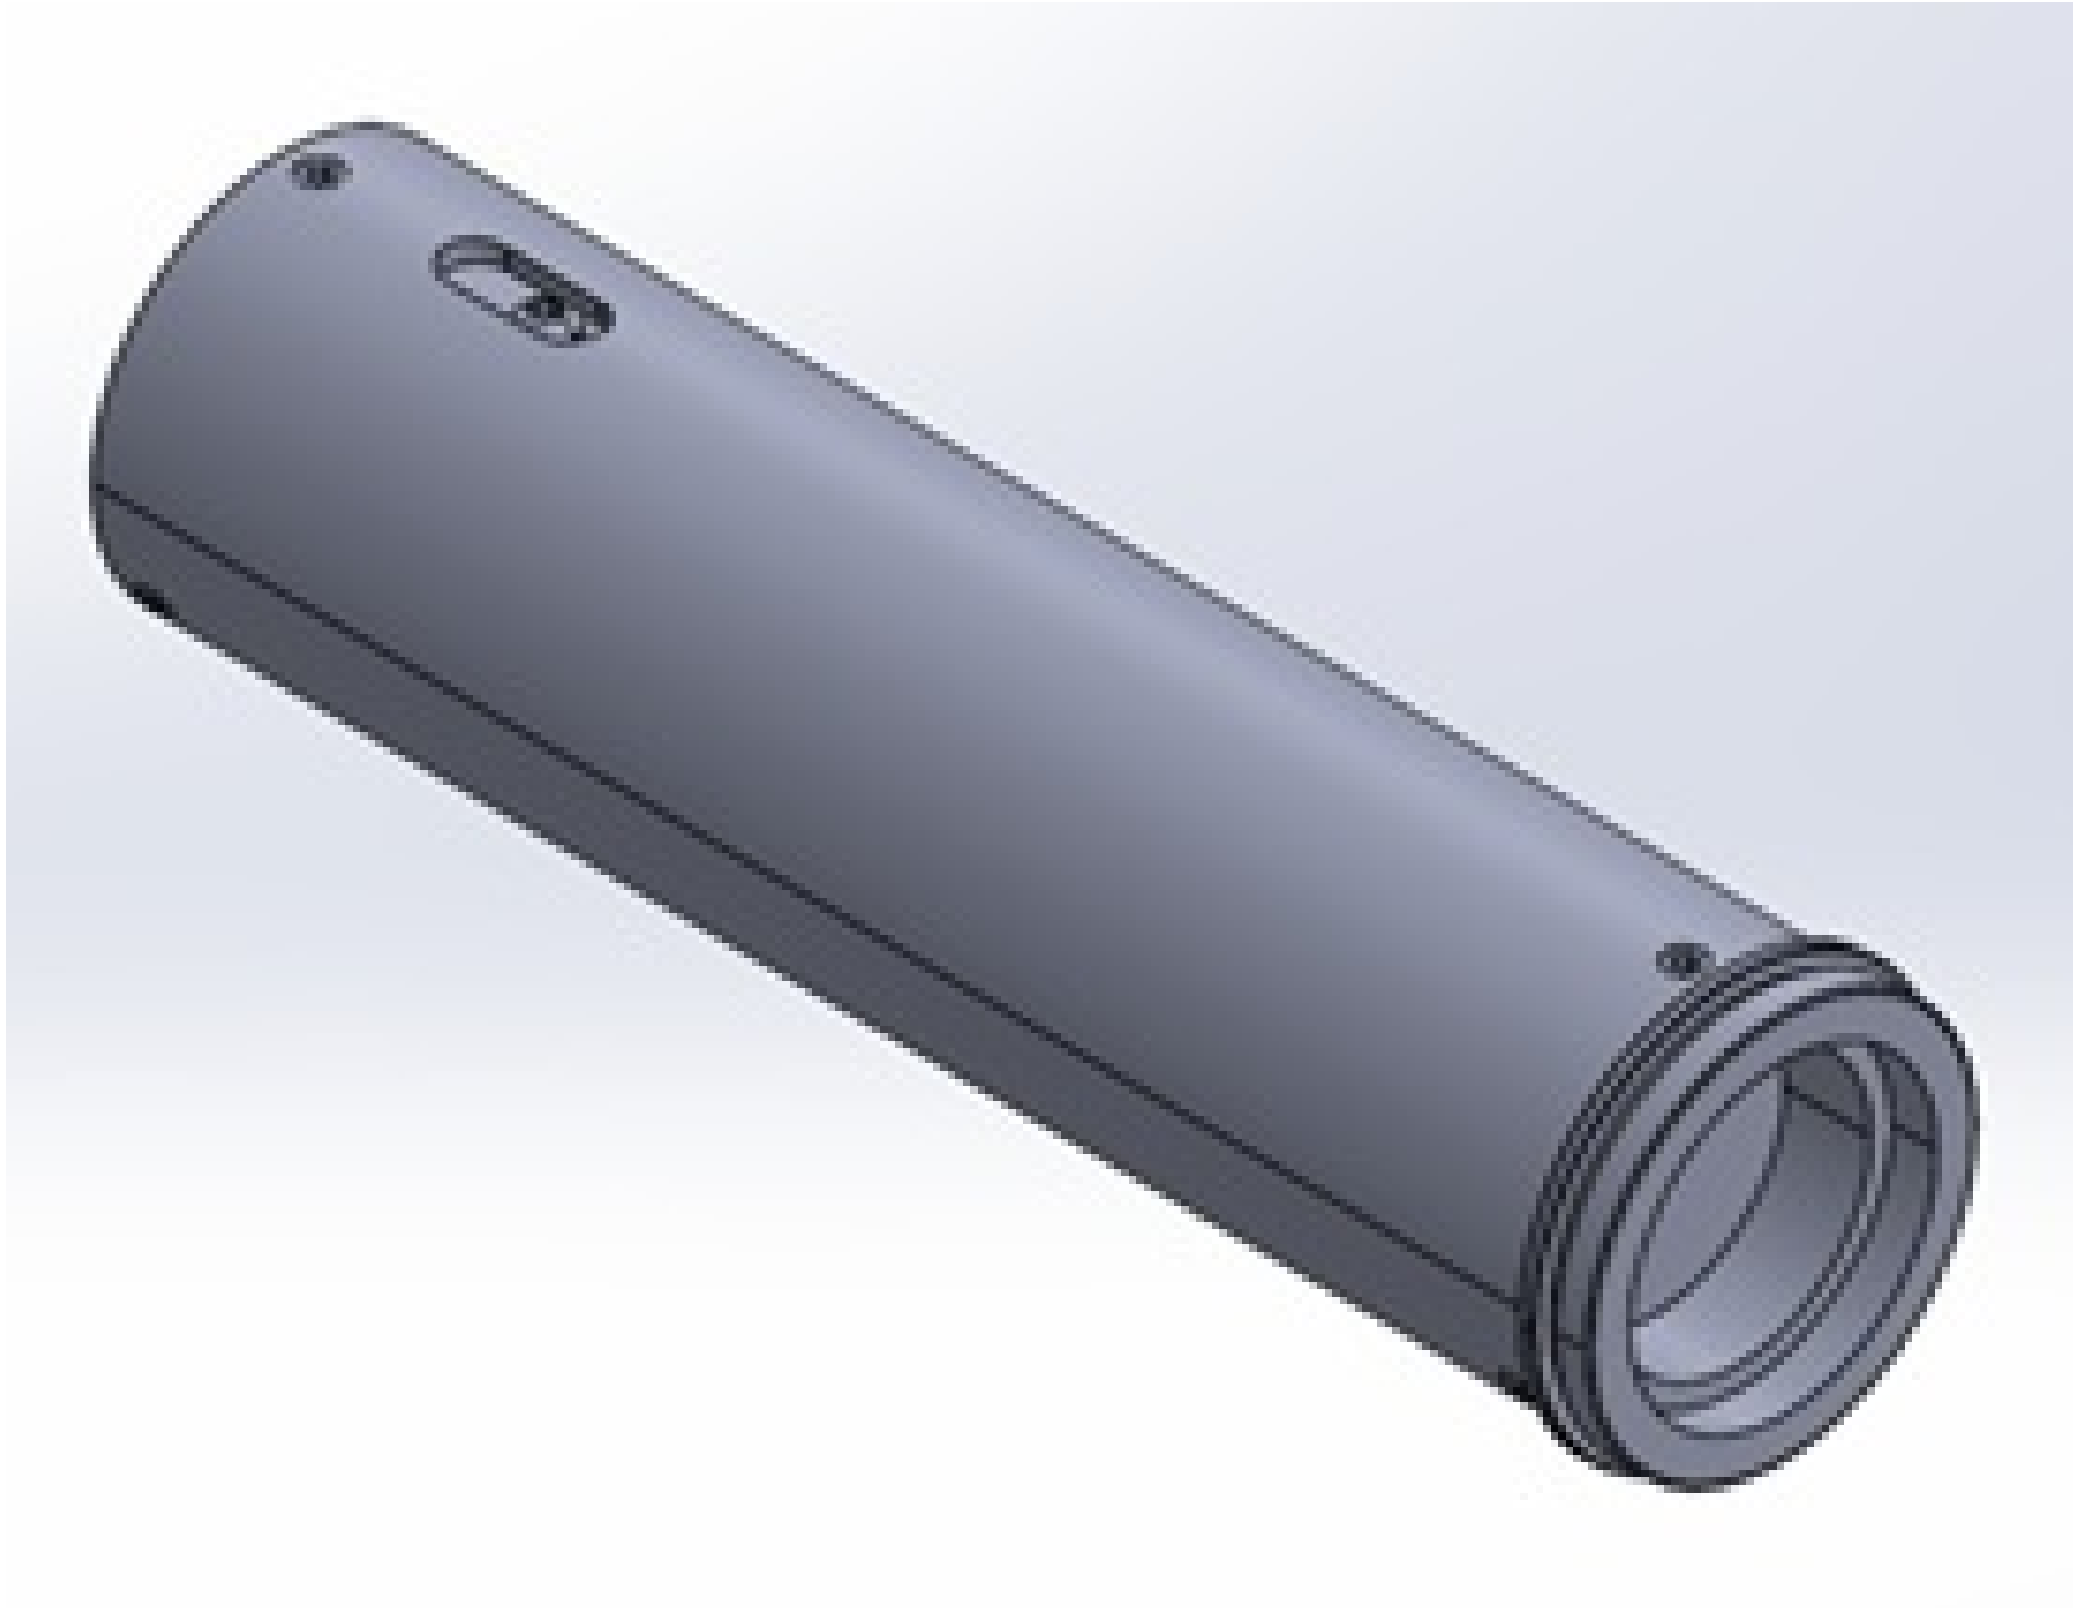

1.0X Camera Tube

Stock #89-871 [CONTACT US](#)

- 1 + €357⁰⁰

ADD TO CART

Volume Pricing	
Qty 1+	€357,00 each
Need More?	Request Quote

! Prices shown are exclusive of VAT/local taxes

Product Downloads

General

Camera Tube (One Required) **Note:**

Modular High Magnification Zoom Lens **Type:**

1.0X Camera Tube **Title:**

Optical Properties

1.0X **Magnification:**