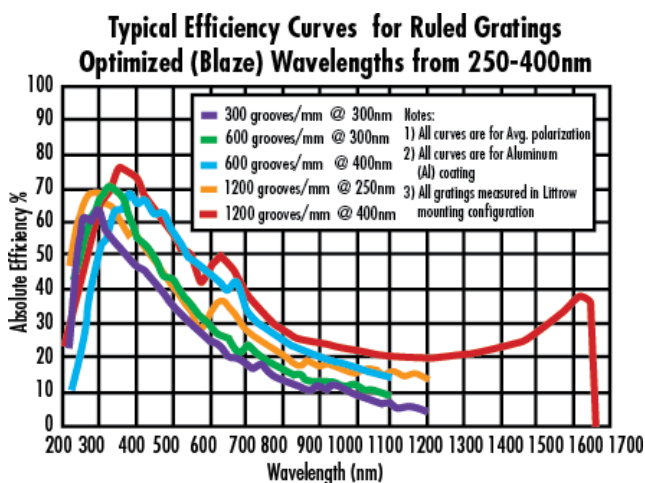

Ruled Grating **Construction:**

Parallel to Short Dimension **Direction of Grooves:**

30.00 **Length (mm):**

9.50 ±0.5 **Thickness (mm):**

30.00 **Width (mm):**

±0.5 **Alignment of Grooves to Edge (°):**

Optical Properties

1200 **Groove Density (grooves/mm):**

700 - 3000 **Wavelength Range (nm):**

1000 **Blaze Wavelength (nm):**

36.87 **Blaze Angle (°):**

Bare Gold **Coating:**

Float Glass **Substrate:** ☐

Regulatory Compliance

[Compliant](#) **RoHS 2015:**

[View](#) **Certificate of Conformance:**

[Compliant](#) **Reach 247:**

Product Details

- Increased Reflection from 700 - 1100nm

Near-IR (NIR) Reflective Gold Gratings are ruled gold-coated versions of our commercial gratings. These gratings provide increased reflection from 700 - 1100nm. This makes them an excellent choice for applications such as fiber optic pulse compression and spectroscopy setups using [silicon detectors](#). Near-IR (NIR) Reflective Gold Gratings feature a float glass substrate and a ruled grating construction. The gratings are available in three sizes, with varying groove densities and blaze wavelengths.

Handling Gratings: Gratings require special handling, making them prone to fingerprints and aerosols. Gratings should only be handled by the edges. Before attempting to clean a grating, please [contact us](#).

Technical Information