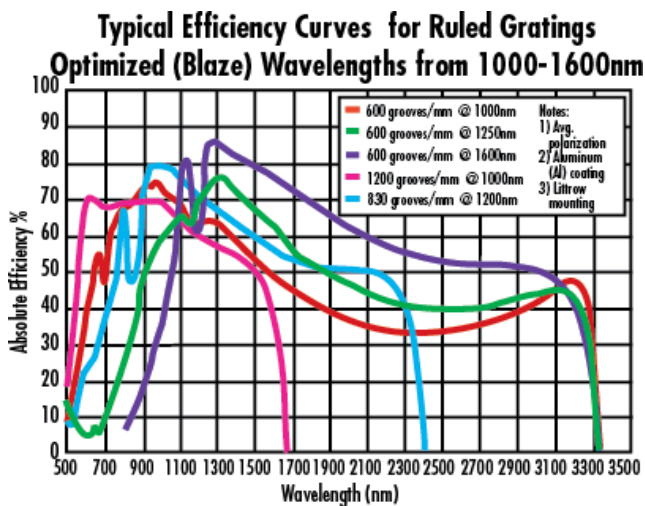

Ruled Grating **Construction:**

Parallel to Short Dimension **Direction of Grooves:**

30.00 **Length (mm):**

9.50 ±0.5 **Thickness (mm):**

30.00 **Width (mm):**

±0.5 **Alignment of Grooves to Edge (°):**

Optical Properties

1200 **Groove Density (grooves/mm):**

700 - 3000 **Wavelength Range (nm):**

1000 **Blaze Wavelength (nm):**

36.87 **Blaze Angle (°):**

Bare Gold **Coating:**

Float Glass **Substrate:** ☐

Regulatory Compliance

[Compliant](#) **RoHS 2015:**

[View](#) **Certificate of Conformance:**

[Compliant](#) **Reach 247:**

Product Details

- Increased Reflection from 700 - 1100nm

Near-IR (NIR) Reflective Gold Gratings are ruled gold-coated versions of our commercial gratings. These gratings provide increased reflection from 700 - 1100nm. This makes them an excellent choice for applications such as fiber optic pulse compression and spectroscopy setups using [silicon detectors](#). Near-IR (NIR) Reflective Gold Gratings feature a float glass substrate and a ruled grating construction. The gratings are available in three sizes, with varying groove densities and blaze wavelengths.

Handling Gratings: Gratings require special handling, making them prone to fingerprints and aerosols. Gratings should only be handled by the edges. Before attempting to clean a grating, please [contact us](#).

Technical Information