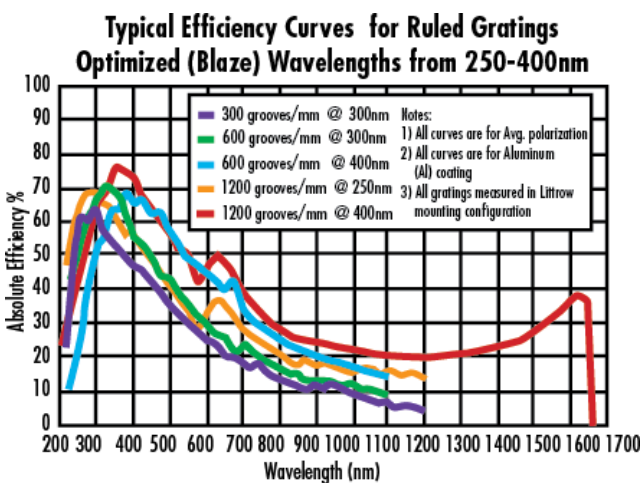

Ruled Grating	Construction:
Parallel to Short Dimension	Direction of Grooves:
30.00	Length (mm):
9.50 ±0.5	Thickness (mm):
30.00	Width (mm):
±0.5	Alignment of Grooves to Edge (°):

Optical Properties

1200	Groove Density (grooves/mm):
700 - 3000	Wavelength Range (nm):
750	Blaze Wavelength (nm):
26.73	Blaze Angle (°):
Bare Gold	Coating:
Float Glass	Substrate: ☐

Regulatory Compliance

Compliant	RoHS 2015:
View	Certificate of Conformance:
Compliant	Reach 247:

Product Details

- Increased Reflection from 700 - 1100nm

Near-IR (NIR) Reflective Gold Gratings are ruled gold-coated versions of our commercial gratings. These gratings provide increased reflection from 700 - 1100nm. This makes them an excellent choice for applications such as fiber optic pulse compression and spectroscopy setups using [silicon detectors](#). Near-IR (NIR) Reflective Gold Gratings feature a float glass substrate and a ruled grating construction. The gratings are available in three sizes, with varying groove densities and blaze wavelengths.

Handling Gratings: Gratings require special handling, making them prone to fingerprints and aerosols. Gratings should only be handled by the edges. Before attempting to clean a grating, please [contact us](#).

Technical Information