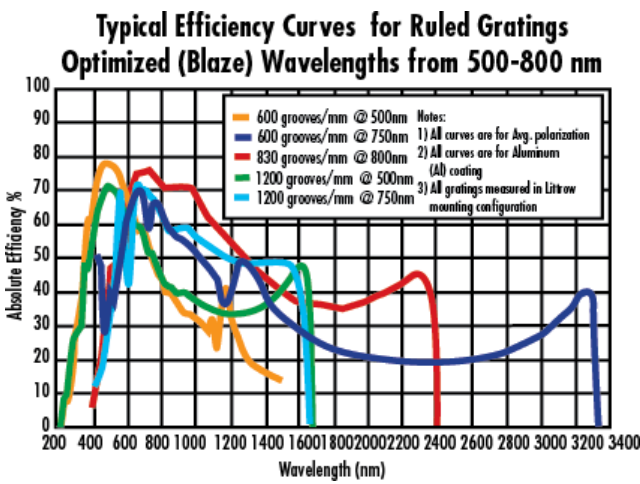

Ruled Grating	Construction:
Parallel to Short Dimension	Direction of Grooves:
30.00	Length (mm):
9.50 ±0.5	Thickness (mm):
30.00	Width (mm):
±0.5	Alignment of Grooves to Edge (°):

Optical Properties

1200	Groove Density (grooves/mm):
700 - 3000	Wavelength Range (nm):
750	Blaze Wavelength (nm):
26.73	Blaze Angle (°):
Bare Gold	Coating:
Float Glass	Substrate: ☐

Regulatory Compliance

Compliant	RoHS 2015:
View	Certificate of Conformance:
Compliant	Reach 247:

Product Details

- Increased Reflection from 700 - 1100nm

Near-IR (NIR) Reflective Gold Gratings are ruled gold-coated versions of our commercial gratings. These gratings provide increased reflection from 700 - 1100nm. This makes them an excellent choice for applications such as fiber optic pulse compression and spectroscopy setups using [silicon detectors](#). Near-IR (NIR) Reflective Gold Gratings feature a float glass substrate and a ruled grating construction. The gratings are available in three sizes, with varying groove densities and blaze wavelengths.

Handling Gratings: Gratings require special handling, making them prone to fingerprints and aerosols. Gratings should only be handled by the edges. Before attempting to clean a grating, please [contact us](#).

Technical Information