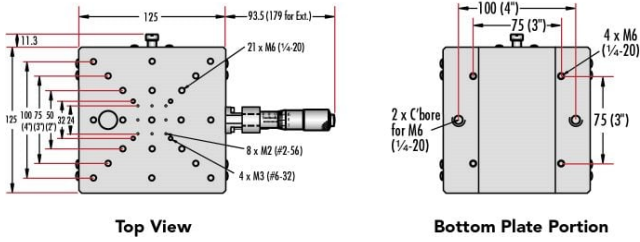

Linear (X) **Type of Movement:**

30mm Standard-Top Stages - Center Drive

30mm Standard-Top Stages - Side Drive

40mm Standard-Top Stages - Center Drive

40mm Standard-Top Stages - Side Drive

70mm Standard-Top Stages - Center Drive

70mm Standard-Top Stages - Side Drive

125mm Standard-Top Stages - Center Drive

125mm Standard-Top Stages - Side Drive