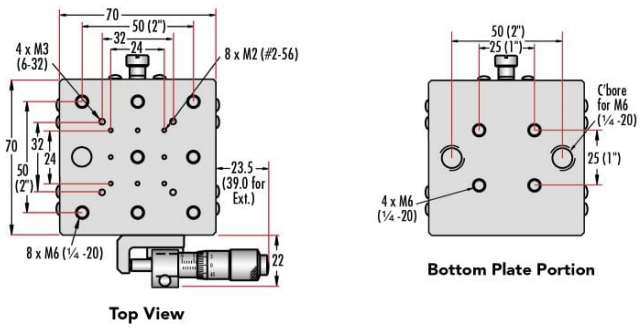

Linear (X) **Type of Movement:**

30mm Standard-Top Stages - Center Drive

30mm Standard-Top Stages - Side Drive

40mm Standard-Top Stages - Center Drive

40mm Standard-Top Stages - Side Drive

70mm Standard-Top Stages - Center Drive

70mm Standard-Top Stages - Side Drive

125mm Standard-Top Stages - Center Drive

125mm Standard-Top Stages - Side Drive