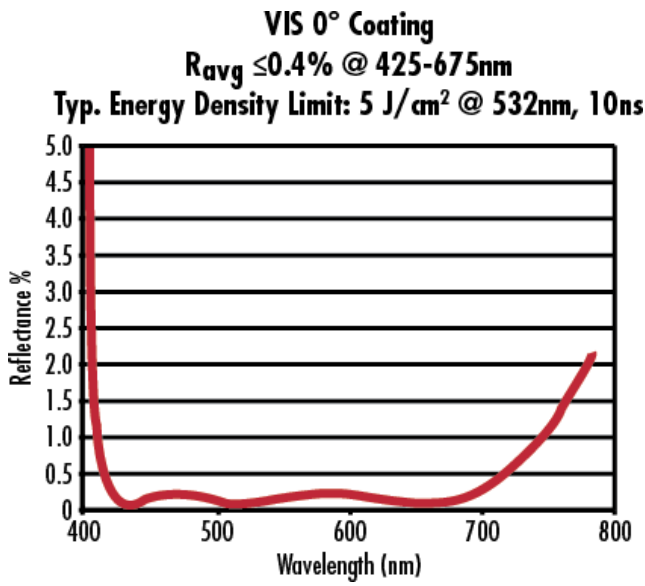

Optical Properties

Coating:	VIS 0° (425-675nm)
Coating Specification:	$R_{avg} \leq 0.4\%$ @ 425 - 675nm
Wavelength Range (nm):	425 - 675

Regulatory Compliance

Certificate of Conformance:	View

Product Details

- Kits Available for 12.5mm and 25mm Diameter Lenses
- MgF₂, VIS 0°, and VIS-NIR Coating Options
- Compatible with [Tube](#) and [Optical Cage System](#) Mechanics
- Note: Potential change of packaging

TECHSPEC® Achromatic Lens Kits contain our highest quality optics with various effective focal lengths to fit our optics mounts. All lenses feature an Anti-Reflection coating. For complete specifications on each lens within each kit, please refer to the table in the Technical Information tab.

Note: Due to supply chain issues, our kits may be delivered with an alternative packaging solution in place of a wooden box. For any questions, please contact kits@edmundoptics.com.

Technical Information

Lens Specifications			Coating Options		
Effective Focal Length EFL	Back Focal Length BFL	f/#	MgF₂ Coating	VIS 0° Coating	VIS-NIR Coating
14mm	9.92mm	1.1	#45-209	#47-660	#49-321
20mm	16.45mm	1.6	#32-309	#47-661	#49-322
25mm	21.47mm	2.0	#32-311	#47-662	#49-323
30mm	26.12mm	2.4	#32-313	#47-663	#49-324
35mm	32.5mm	2.8	#45-210	#47-664	#49-325
40mm	37.54mm	3.2	#32-315	#47-665	#49-326
45mm	42.52mm	3.6	#45-136	#47-666	#49-327
50mm	47.61mm	4.0	#32-317	#47-667	#49-328
60mm	57.59mm	4.8	#45-137	#47-668	#49-329
75mm	72.35mm	6.0	#32-882	#47-669	#49-330
80mm	78.40mm	6.4	#45-409	#47-670	#49-331
90mm	88.47mm	7.2	#45-410	#47-671	#49-332
100mm	97.92mm	8.0	#45-265	#47-672	#49-333

Lens Specifications			Coating Options		
Effective Focal Length EFL	Back Focal length BFL	f/#	MgF₂ Coating	VIS 0° Coating	VIS-NIR Coating
30.0mm	22.23mm	1.2	#45-211	#47-633	#49-352
35.0mm	27.55mm	1.4	#32-319	#47-634	#49-353
40.0mm	33.26mm	1.6	#32-321	#47-635	#49-354
45.0mm	39.28mm	1.8	#45-212	#47-636	#49-355
50.0mm	43.53mm	2	#32-323	#47-637	#49-356