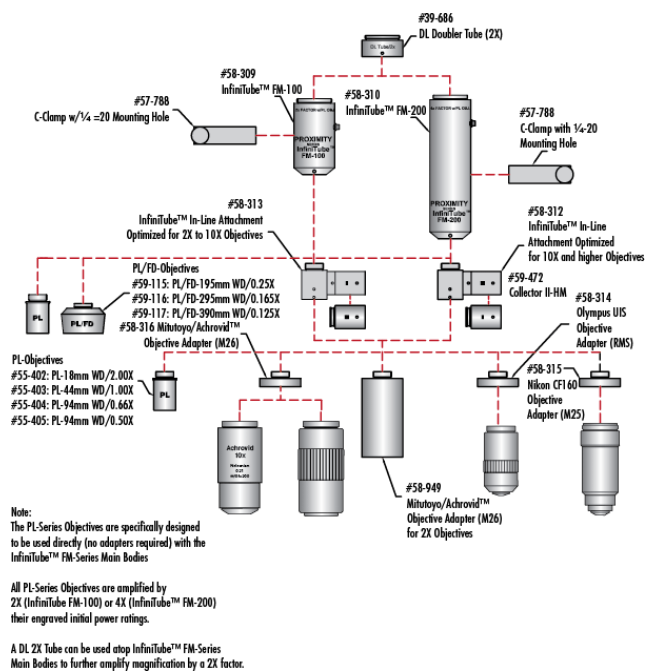

Sensor

1/2" Maximum Sensor Format:

Regulatory Compliance

Compliant RoHS 2015:

Compliant Reach 224:

View Certificate of Conformance:

Product Details

- Direct to Video C-Mount for 2/3" and Smaller Sensor Cameras
- Internal Focusing

InfiniTube™ FM Systems are used to mount infinite-conjugate objectives to C-mount cameras, yielding magnifications not possible with ordinary video lenses, such as 50X magnification. The InfiniTube™ system can be configured in a variety of fashions. It can be utilized alone (InfiniTube™ #58-310 or #58-309) for applications where illumination is provided from another source such as a backlight or directional illumination. The InfiniTube™ FM Systems can also be configured for in-line illumination with attachments. The first in-line attachment (#58-313) has been designed for high performance with objectives having a magnification of 10X or below and is not suggested for use with higher magnification objectives. The second in-line attachment (#58-312) has been designed to work with increased efficiency when used with magnifications of 10X or higher, but can be utilized with all magnifications. All in-line attachments accept our [Fiber Optic Light Guides](#) with a 0.312" tip diameter.

Note: Standard system for 2/3" sensors still available.

Technical Information

System Includes	Stock No.
InfiniTube In-Line Assembly Unit	#58-311
Hitachi KP-D20B Camera	#55-837
15.1" Diagonal LCD Monitor (US version only)	#56-522
Y-C Cable (6 ft.)	#39-255
Mitutoyo/Achrovid™ Objective Adapter	#58-316
M-150 Fiber Optic Illuminator	#55-718
Fiber Optic Light Guide (48" L)	#39-367
Fiber Optic Adapter	#38-944
Standard Boom Stand	#54-120
Rack & Pinion Mounting Plate	#54-123
C-Clamp with 1/4" Mounting Hole	#57-788