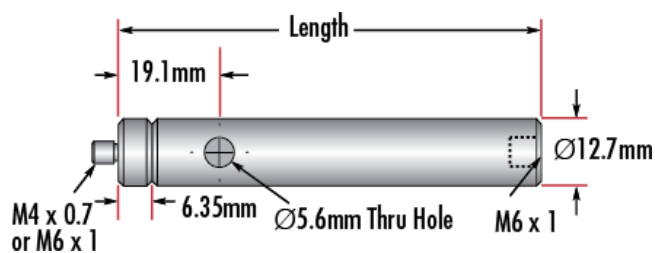

6.0

12.70 Diameter (mm):

0.5 Diameter (inches):

Threading & Mounting

M4 x 0.7 Male Thread:

Regulatory Compliance

Compliant RoHS 2015:

View Certificate of Conformance:

Compliant REACH 241:

Product Details

- Male M4 x 0.7 or M6 x 1.0 Stud, Female M6 x 1.0 Base
- Posts Include Interchangeable Male Stud and Removable Base S.H.S.S.
- Available in Variety of Lengths
- [English Versions Also Available](#)

TECHSPEC® Metric Stainless Steel Mounting Posts include a 6.35mm long male thread stud adapter that is easily interchangeable with other adapters to ensure compatibility between these posts and any optical mount. Removing the included adapter reveals female M4 threads on the post. Each optical post also has a thru-hole to allow an Allen wrench or other tool to rotate the post easily. Thread values are laser engraved on each post for quick identification and integration. TECHSPEC Metric Stainless Steel Mounting Posts are offered in a variety of lengths. [English versions are also available for purchase.](#)

Technical Information

#68-231		
Stock No.	Description	Qty
#58-950	Steel Post, 25.4mm Length	1
#58-951	Steel Post, 38.1mm Length	1
#58-952	Steel Post, 50.8mm Length	2
#58-954	Steel Post, 76.2mm Length	2
#58-955	Steel Post, 101.6mm Length	2
#58-956	Steel Post, 152.4mm Length	1
#58-957	Steel Post, 203.2mm Length	1

#68-232		
Stock No.	Description	Qty
#59-757	Steel Post, 25.4mm Length	1
#59-758	Steel Post, 38.1mm Length	1
#59-759	Steel Post, 50.8mm Length	2
#59-761	Steel Post, 76.2mm Length	2
#59-762	Steel Post, 101.6mm Length	2
#59-763	Steel Post, 152.4mm Length	1
#59-764	Steel Post, 203.2mm Length	1