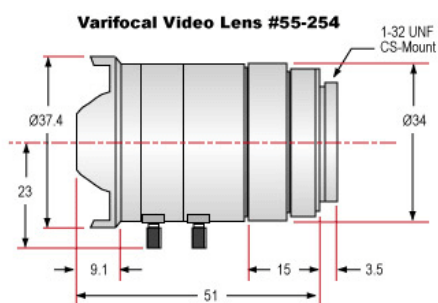

ⓘ Prices shown are exclusive of VAT/local taxes

Product Downloads

General

Varifocal Lens **Type:**

Physical & Mechanical Properties

51.00 **Length (mm):**

37.4 **Maximum Diameter (mm):**

Maximum Rear Protrusion (mm):

Optical Properties

Field of View @ Min Working Distance (mm):
1236 - 332

Horizontal Field of View, 1/3" Sensor:
144.2° - 79.4°

Focal Length Range (mm):
1.8-3.6

Working Distance (mm):
200 - ∞

Aperture (f/#):
f/1.6 - f/16

Certificate of Conformance:
[View](#)

Product Details

CS-mount lenses are not compatible with C-mount cameras.

- Large Field of View
- C and CS-Mount Lenses

Varifocal Imaging Lenses provide a flexible solution to applications that previously would have required multiple fixed focal length lenses. Simply adjust through the indicated focal length range for the desired field of view within the specified working distance range, and then set the focus for the best image. Due to the variable focal length range, varifocal lenses are also known as vari-focal, variable-focus, or multi-focal lenses. Varifocal Imaging Lenses can select the focal length within the specified range, like zoom lenses, but unlike a zoom lens, focus adjustment is needed after setting of the focal length. They have a different, simplified optical and mechanical design that is more cost-efficient to produce than zoom lenses. The focal length adjustment is typically a middle or rear assembly of elements that slide back and forth, whereas the separate focus adjustment is typically a front cell movement.

[#57-680](#) is a high-resolution, low-distortion lens for MegaPixel cameras.

Note: CS-mount lenses are not compatible with C-mount cameras.

Technical Information

Units: mm