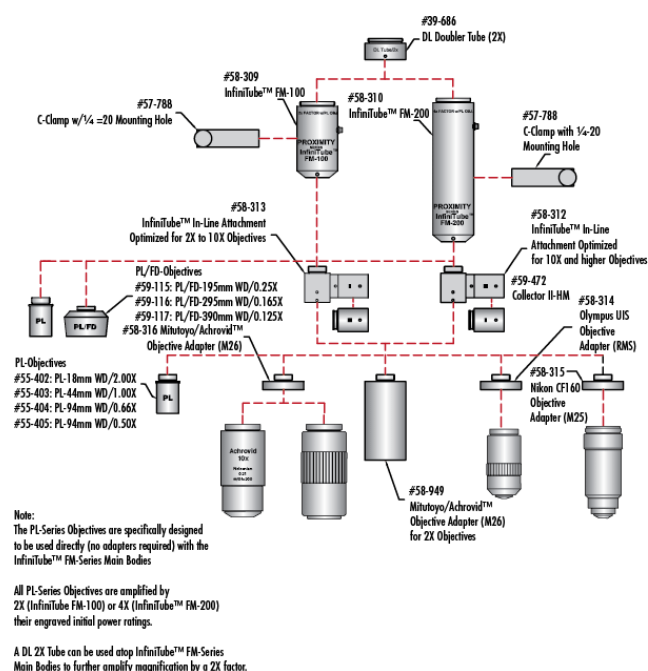

Sensor

Maximum Sensor Format:
2/3"

Regulatory Compliance

RoHS 2015:
[Compliant](#)

Reach 224:
[Compliant](#)

Certificate of Conformance:
[View](#)

Product Details

- Direct to Video C-Mount for 2/3" and Smaller Sensor Cameras
- Internal Focusing

InfiniTube™ FM Systems are used to mount infinite-conjugate objectives to C-mount cameras, yielding magnifications not possible with ordinary video lenses, such as 50X magnification. The InfiniTube™ system can be configured in a variety of fashions. It can be utilized alone (InfiniTube™ #58-310 or #58-309) for applications where illumination is provided from another source such as a backlight or directional illumination. The InfiniTube™ FM Systems can also be configured for in-line illumination with attachments. The first in-line attachment (#58-313) has been designed for high performance with objectives having a magnification of 10X or below and is not suggested for use with higher magnification objectives. The second in-line attachment (#58-312) has been designed to work with increased efficiency when used with magnifications of 10X or higher, but can be utilized with all magnifications. All in-line attachments accept our [Fiber Optic Light Guides](#) with a 0.312" tip diameter.

Note: [Standard system](#) for 2/3" sensors still available.

Technical Information

System Includes	Stock No.
InfiniTube In-Line Assembly Unit	#58-311
Hitachi KP-D20B Camera	#55-837
15.1" Diagonal LCD Monitor (US version only)	#56-522
Y-C Cable (6 ft.)	#39-255
Mitutoyo/Achrovid™ Objective Adapter	#58-316
M-150 Fiber Optic Illuminator	#55-718
Fiber Optic Light Guide (48" L)	#39-367
Fiber Optic Adapter	#38-944
Standard Boom Stand	#54-120
Rack & Pinion Mounting Plate	#54-123
C-Clamp with 1/4" Mounting Hole	#57-788