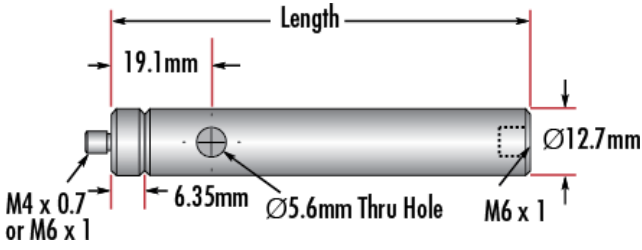

Product Downloads

General

Metric Type:

Note:
Adapter #58-984 is included. Additional [thread adapters](#) available separately.

Physical & Mechanical Properties

Length (mm):
203.20

8.0	Length (inches):
12.70	Diameter (mm):
0.5	Diameter (inches):

Threading & Mounting

M4 x 0.7	Male Thread:
----------	--------------

Regulatory Compliance

Compliant	RoHS 2015:
View	Certificate of Conformance:
Compliant	REACH 241:

Product Details

- Male M4 x 0.7 or M6 x 1.0 Stud, Female M6 x 1.0 Base
- Posts Include Interchangeable Male Stud and Removable Base S.H.S.S.
- Available in Variety of Lengths
- [English Versions Also Available](#)

TECHSPEC® Metric Stainless Steel Mounting Posts include a 6.35mm long male thread stud adapter that is easily interchangeable with other adapters to ensure compatibility between these posts and any optical mount. Removing the included adapter reveals female M4 threads on the post. Each optical post also has a thru-hole to allow an Allen wrench or other tool to rotate the post easily. Thread values are laser engraved on each post for quick identification and integration. TECHSPEC Metric Stainless Steel Mounting Posts are offered in a variety of lengths. [English versions are also available for purchase.](#)

Technical Information

Stock No.	Description	Qty
#58-950	Steel Post, 25.4mm Length	1
#58-951	Steel Post, 38.1mm Length	1
#58-952	Steel Post, 50.8mm Length	2
#58-954	Steel Post, 76.2mm Length	2
#58-955	Steel Post, 101.6mm Length	2
#58-956	Steel Post, 152.4mm Length	1
#58-957	Steel Post, 203.2mm Length	1