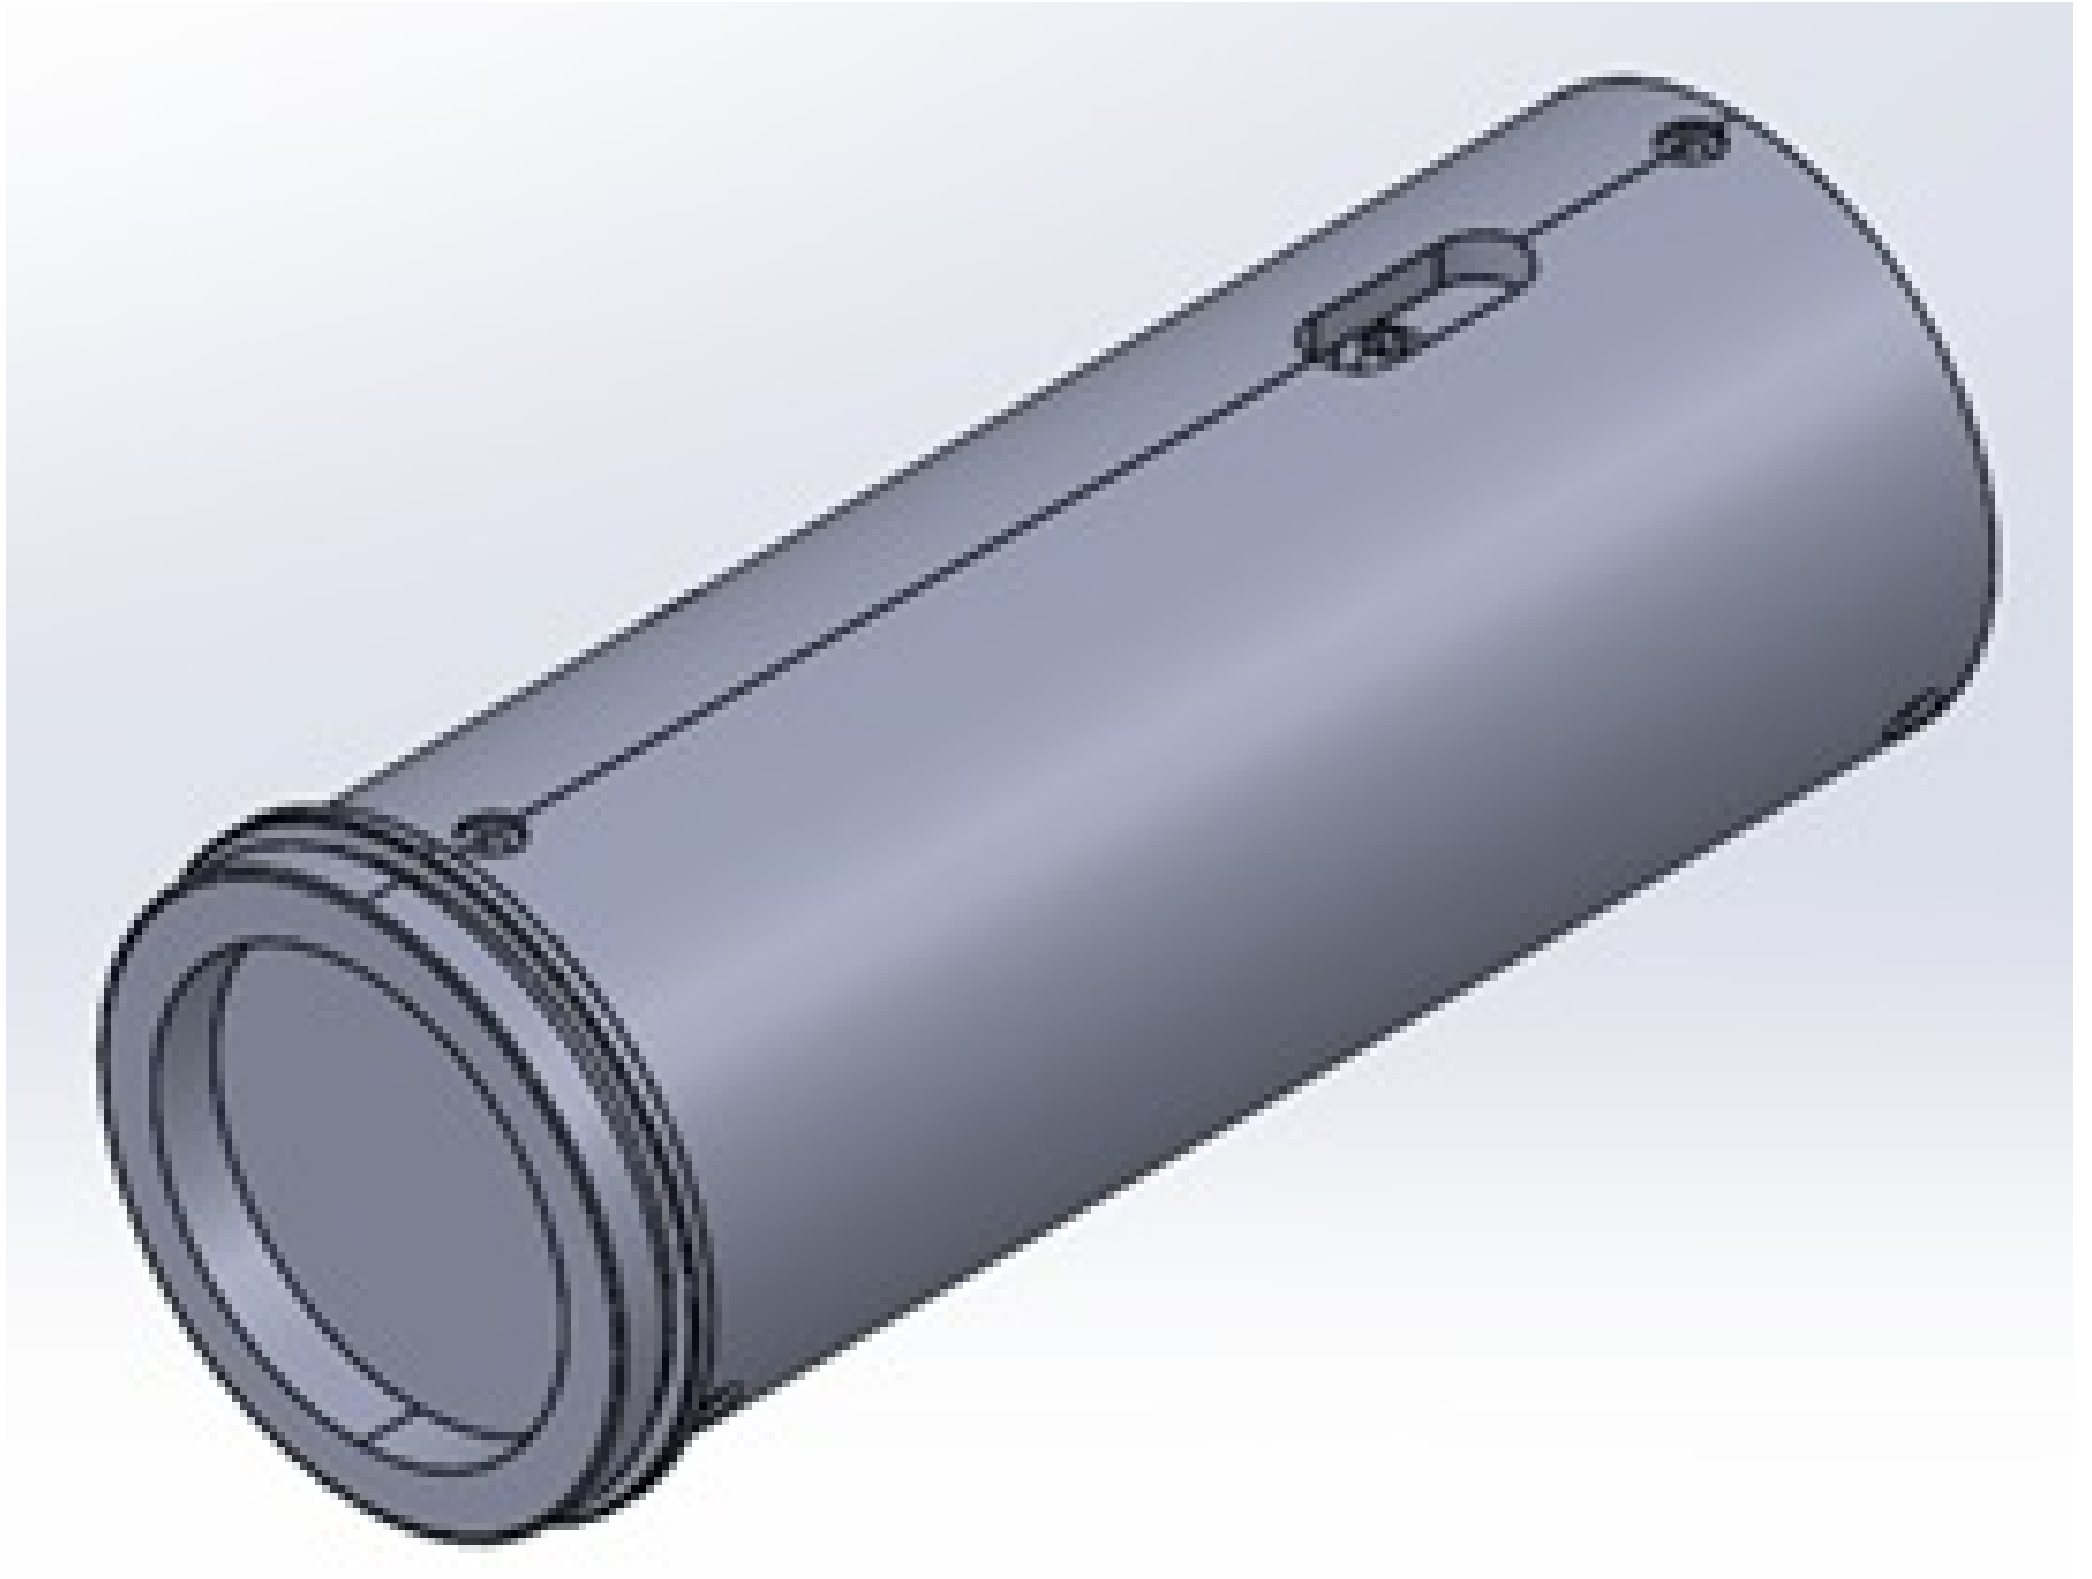

2.0X Mini-Camera Tube

Stock **#89-875** [CONTACT US](#)

- 1 + €909⁰⁰

ADD TO CART

Volume Pricing

Qty 1+	€909,00 each
Need More?	Request Quote

Prices shown are exclusive of VAT/local taxes

Product Downloads

General

Camera Tube (One Required) **Note:**

Modular High Magnification Zoom Lens **Type:**

2.0X Mini-Camera Tube **Title:**

Optical Properties

2.0X **Magnification:**