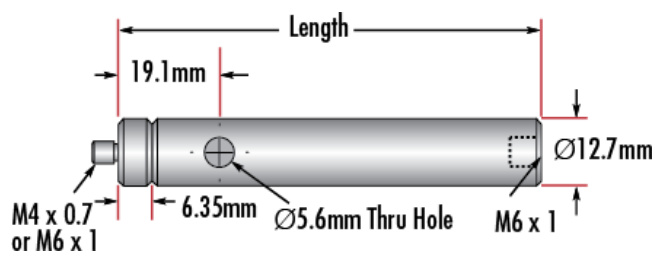

Product Downloads

General

Metric **Type:**

Note:
Adapter [#58-984](#) is included. Additional [thread adapters](#) available separately.

Physical & Mechanical Properties

254.00 **Length (mm):**

Length (inches):

10.0

12.70

0.5

Diameter (mm):

Diameter (inches):

Threading & Mounting

Male Thread:

M4 x0.7

- Male M4 x 0.7 or M6 x 1.0 Stud, Female M6 x 1.0 Base
- Posts Include Interchangeable Male Stud and Removable Base S.H.S.S.
- Available in Variety of Lengths
- [English Versions Also Available](#)

TECHSPEC® Metric Stainless Steel Mounting Posts include a 6.35mm long male thread stud adapter that is easily interchangeable with other adapters to ensure compatibility between these posts and any optical mount. Removing the included adapter reveals female M4 threads on the post. Each optical post also has a thru-hole to allow an Allen wrench or other tool to rotate the post easily. Thread values are laser engraved on each post for quick identification and integration. TECHSPEC Metric Stainless Steel Mounting Posts are offered in a variety of lengths. [English versions are also available for purchase.](#)

Technical Information

#68-231		
Stock No.	Description	Qty
#58-950	Steel Post, 25.4mm Length	1
#58-951	Steel Post, 38.1mm Length	1
#58-952	Steel Post, 50.8mm Length	2
#58-954	Steel Post, 76.2mm Length	2
#58-955	Steel Post, 101.6mm Length	2
#58-956	Steel Post, 152.4mm Length	1
#58-957	Steel Post, 203.2mm Length	1