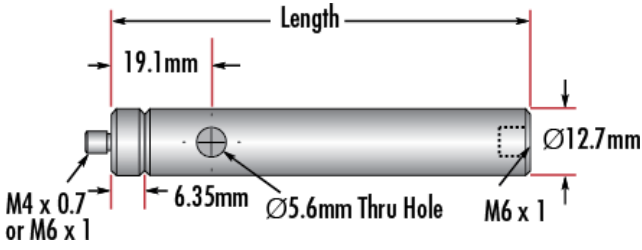

254.00	Length (mm):
0.5	Diameter (inches):
12.70	Diameter (mm):

Threading & Mounting

M4 x 0.7	Male Thread:

Regulatory Compliance

Compliant	RoHS 2015:
View	Certificate of Conformance:
Compliant	REACH 241:

Product Details

- Male M4 x 0.7 or M6 x 1.0 Stud, Female M6 x 1.0 Base
- Posts Include Interchangeable Male Stud and Removable Base S.H.S.S.
- Available in Variety of Lengths
- [English Versions Also Available](#)

TECHSPEC® Metric Stainless Steel Mounting Posts include a 6.35mm long male thread stud adapter that is easily interchangeable with other adapters to ensure compatibility between these posts and any optical mount. Removing the included adapter reveals female M4 threads on the post. Each optical post also has a thru-hole to allow an Allen wrench or other tool to rotate the post easily. Thread values are laser engraved on each post for quick identification and integration. TECHSPEC Metric Stainless Steel Mounting Posts are offered in a variety of lengths. [English versions are also available for purchase.](#)

Technical Information

Stock No.	Description	Qty
#58-950	Steel Post, 25.4mm Length	1
#58-951	Steel Post, 38.1mm Length	1
#58-952	Steel Post, 50.8mm Length	2
#58-954	Steel Post, 76.2mm Length	2
#58-955	Steel Post, 101.6mm Length	2
#58-956	Steel Post, 152.4mm Length	1
#58-957	Steel Post, 203.2mm Length	1

Stock No.	Description	Qty
#59-757	Steel Post, 25.4mm Length	1
#59-758	Steel Post, 38.1mm Length	1
#59-759	Steel Post, 50.8mm Length	2
#59-761	Steel Post, 76.2mm Length	2
#59-762	Steel Post, 101.6mm Length	2
#59-763	Steel Post, 152.4mm Length	1
#59-764	Steel Post, 203.2mm Length	1