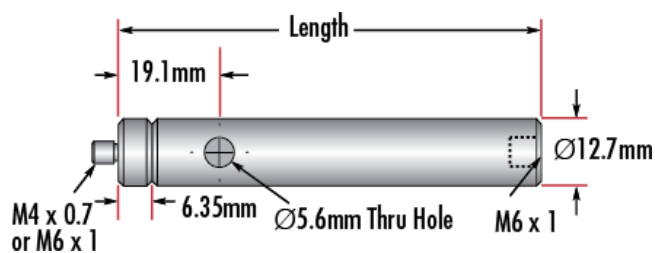

### Threading & Mounting

Male Thread:  
M6 x 1.0

## Product Details

- Male M4 x 0.7 or M6 x 1.0 Stud, Female M6 x 1.0 Base
- Posts Include Interchangeable Male Stud and Removable Base S.H.S.S.
- Available in Variety of Lengths
- [English Versions Also Available](#)

TECHSPEC® Metric Stainless Steel Mounting Posts include a 6.35mm long male thread stud adapter that is easily interchangeable with other adapters to ensure compatibility between these posts and any optical mount. Removing the included adapter reveals female M4 threads on the post. Each optical post also has a thru-hole to allow an Allen wrench or other tool to rotate the post easily. Thread values are laser engraved on each post for quick identification and integration. TECHSPEC Metric Stainless Steel Mounting Posts are offered in a variety of lengths. [English versions are also available for purchase.](#)

## Technical Information

#68-231		
Stock No.	Description	Qty
#58-950	Steel Post, 25.4mm Length	1
#58-951	Steel Post, 38.1mm Length	1
#58-952	Steel Post, 50.8mm Length	2
#58-954	Steel Post, 76.2mm Length	2
#58-955	Steel Post, 101.6mm Length	2
#58-956	Steel Post, 152.4mm Length	1
#58-957	Steel Post, 203.2mm Length	1