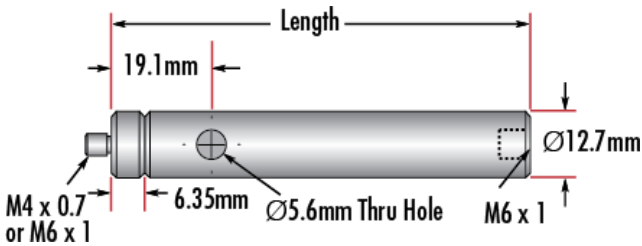

25.40

0.5 Diameter (inches):

12.70 Diameter (mm):

Threading & Mounting

Male Thread:
M6 x 1.0

Regulatory Compliance

RoHS 2015:
Compliant

Certificate of Conformance:
View

REACH 241:
Compliant

Product Details

- Male M4 x 0.7 or M6 x 1.0 Stud, Female M6 x 1.0 Base
- Posts Include Interchangeable Male Stud and Removable Base S.H.S.S.
- Available in Variety of Lengths
- [English Versions Also Available](#)

TECHSPEC® Metric Stainless Steel Mounting Posts include a 6.35mm long male thread stud adapter that is easily interchangeable with other adapters to ensure compatibility between these posts and any optical mount. Removing the included adapter reveals female M4 threads on the post. Each optical post also has a thru-hole to allow an Allen wrench or other tool to rotate the post easily. Thread values are laser engraved on each post for quick identification and integration. TECHSPEC Metric Stainless Steel Mounting Posts are offered in a variety of lengths. [English versions are also available for purchase.](#)

Technical Information

#68-231		
Stock No.	Description	Qty
#58-950	Steel Post, 25.4mm Length	1
#58-951	Steel Post, 38.1mm Length	1
#58-952	Steel Post, 50.8mm Length	2
#58-954	Steel Post, 76.2mm Length	2
#58-955	Steel Post, 101.6mm Length	2
#58-956	Steel Post, 152.4mm Length	1
#58-957	Steel Post, 203.2mm Length	1

#68-232		
Stock No.	Description	Qty
#59-757	Steel Post, 25.4mm Length	1
#59-758	Steel Post, 38.1mm Length	1
#59-759	Steel Post, 50.8mm Length	2
#59-761	Steel Post, 76.2mm Length	2
#59-762	Steel Post, 101.6mm Length	2
#59-763	Steel Post, 152.4mm Length	1
#59-764	Steel Post, 203.2mm Length	1