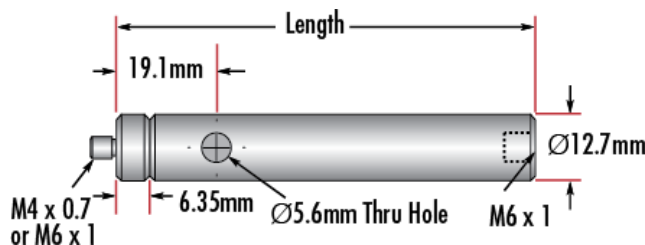

12.70

0.5

Diameter (mm):

Diameter (inches):

Threading & Mounting

Male Thread:

M6 x 1.0

Regulatory Compliance

RoHS 2015:

Compliant

Certificate of Conformance:

[View](#)

REACH 241:

Compliant

Product Details

- Male M4 x 0.7 or M6 x 1.0 Stud, Female M6 x 1.0 Base
- Posts Include Interchangeable Male Stud and Removable Base S.H.S.S.
- Available in Variety of Lengths
- [English Versions Also Available](#)

TECHSPEC® Metric Stainless Steel Mounting Posts include a 6.35mm long male thread stud adapter that is easily interchangeable with other adapters to ensure compatibility between these posts and any optical mount. Removing the included adapter reveals female M4 threads on the post. Each optical post also has a thru-hole to allow an Allen wrench or other tool to rotate the post easily. Thread values are laser engraved on each post for quick identification and integration. TECHSPEC Metric Stainless Steel Mounting Posts are offered in a variety of lengths. [English versions are also available for purchase.](#)

Technical Information

#68-231		
Stock No.	Description	Qty
#58-950	Steel Post, 25.4mm Length	1
#58-951	Steel Post, 38.1mm Length	1
#58-952	Steel Post, 50.8mm Length	2
#58-954	Steel Post, 76.2mm Length	2
#58-955	Steel Post, 101.6mm Length	2
#58-956	Steel Post, 152.4mm Length	1
#58-957	Steel Post, 203.2mm Length	1