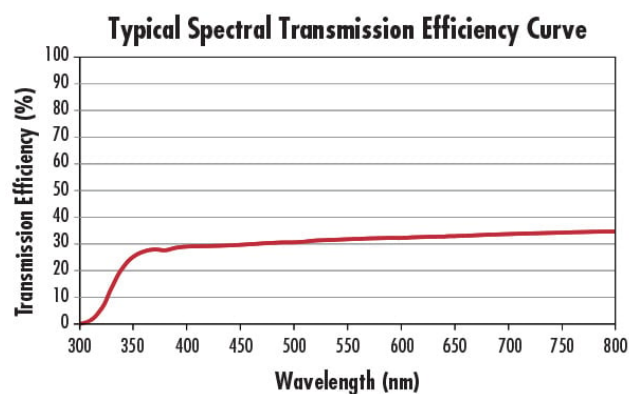

Compliant **Reach 250:**

Need different specs or modifications?

Edmund Optics offers comprehensive custom manufacturing services for optical and imaging components tailored to your specific application requirements. Whether in the prototyping phase or preparing for full-scale production, we provide flexible solutions to meet your needs. Our experienced engineers are here to assist—from concept to completion.

Our capabilities include:

- Custom dimensions, materials, coatings, and more
- High-precision surface quality and flatness
- Tight tolerances and complex geometries
- Scalable production—from prototype to volume

Learn more about our [custom manufacturing capabilities](#) or submit an inquiry [here](#).

Product Details

- Semi-Opaque White Glass
- Highly Diffusive to Create Even Illumination
- Diffusive on Both Surfaces

White Diffusing Glass is a semi-opaque diffuser designed to create even illumination profiles. Unlike alternative materials, which create their diffusive properties through a coating or lamination process, the White Diffusing Glass is a solid diffuse material, allowing it to be used in any orientation. Because the surfaces are polished, the reflected light will be somewhat specular, while the transmitted light will be near-Lambertian. White Diffusing Glass is ideal for creating even illumination as an attenuator or as a viewing screen.

Technical Information

Compatible Mounts