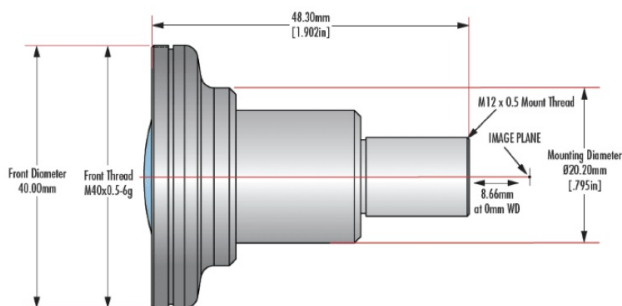

Note: For adjustable aperture options, see our [TECHSPEC® UC Series Fixed Focal Length Lenses](#).

Edmund Optics has created a family of high-performance ultra-compact optical designs (the UC Series family) and developed 3 customized optomechanical solutions targeted for specific applications. These lens sub-families utilize the same optics as the UC Series lenses providing the same optical performance in a variety of optomechanical solutions to meet your application requirements:

UC Series: Features locking cam focus and iris adjustment in an ultra-compact design and is the most adjustable version of these optical designs; they are the typical high-quality machine vision lenses.

UCi Series: Simplified mechanics featuring fixed apertures with compact housing. [Industrial Ruggedization](#) for reduced size, cost, and locked focus.

UCr Series: All optics glued in place and a locking C-clamp focus ring. [Stabilized Ruggedization](#) for reduced pixel shift and improved focus stability.

UCw Series: Waterproof, designed to meet IEC [Ingress Protection](#) Code IPX7 to withstand exposure to water up to 1 meter depth for 30 minutes.

Technical Information

4mm Focal Length