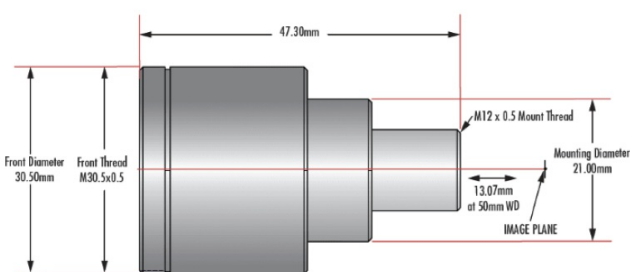

6mm Focal Length