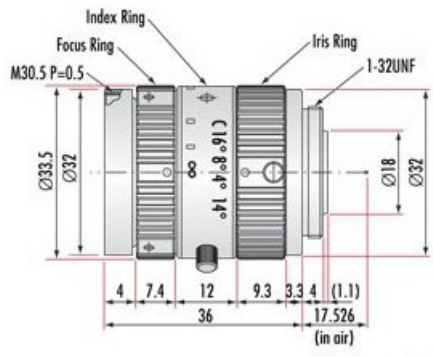

36.00	Length (mm):
33.50	Maximum Diameter (mm):
33.5	Outer Diameter (mm):
71.00	Weight (g):
1.10	Maximum Rear Protrusion (mm):

Optical Properties

77.00	Field of View @ Min Working Distance (mm):
14.60°	Horizontal Field of View, 1/2" Sensor:
11.00	Maximum Image Circle (mm):
25.00	Focal Length FL (mm):
300 - ∞	Working Distance (mm):
f/1.4 - f/16	Aperture (f#):
-0.3	Maximum Distortion (%):
VS	Lens Wavelength Range:

Sensor

2/3"	Maximum Sensor Format:
6.20	Pixel Size (µm):

Threading & Mounting

M30.5 x 0.50	Filter Thread:
C-Mount	Mount:

Regulatory Compliance

Exempt	RoHS 2015:
Contains SVHC(s)	Reach 224:
View	Certificate of Conformance:

Product Details

- Up to 2/3", C-Mount Lens
- Ideal for Machine Vision at an Economical Price
- 5mm to 75mm Focal Length

MegaPixel Fixed Focal Length Lenses are designed for high-resolution imaging. The lenses are ideal for machine vision applications with demanding space constraints. These lenses complement the resolution of many MegaPixel cameras with 1/2" or 2/3" formats. Low distortion and high resolution enable these economically priced lenses to produce sharp, high-contrast images compared to standard CCTV and compact lenses. MegaPixel Fixed Focal Length Lenses are available in focal lengths ranging from 5 to 75mm. Locking screws for the manual iris and focus allow these lenses to be used in high-vibration environments. Typical applications include [factory automation](#), inspection, and macro work.

Note: For [#64-869](#) 75mm FL Lens, remove focus limit screw to focus past 1.2m.

Technical Information

#56-789 25mm Megapixel Fixed Focal Length Lens

(Units in mm)