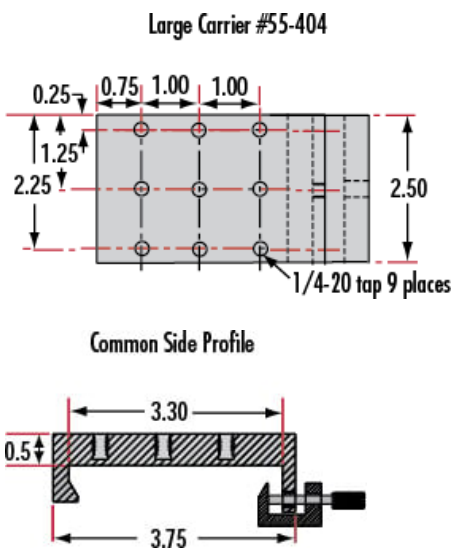

Dovetail	Guide System:
2.5	Length (inches):
63.50	Length (mm):
Black Anodized Aluminum	Construction:

Hardware & Interface Connectivity

Manual	Type of Drive:

Threading & Mounting

(9) 1/4-20 on 1"	Mounting Threads:

Regulatory Compliance

Compliant	RoHS 2015:
View	Certificate of Conformance:
Compliant	REACH 241:

Product Details

- Wide Range of Carrier Length and Mounting Hole Options Available
- Low Profile Design with Smooth Movement
- Increased Stability and <1mrad Straight Line Accuracy

Dovetail Optical Rail Systems are designed for easy and stable installation and positioning of various optical components along the same axis. The rails feature slotted holes that allow them to be fixed to standard 1/4-20 TPI and M6 breadboards or optical tables. Carriers are available with different lengths and hole patterns to meet various mounting needs including options that are directly compatible with our [TECHSPEC® Manual Stages](#) for precision alignment. Carriers utilize a unique two-piece design to prevent the locking screws from contacting the rail and to allow easy attachment and removal. All Dovetail Optical Rail System parts are constructed of black anodized aluminum to minimize stray reflections or glare.

Note: Rails and carriers are sold separately.

Technical Information