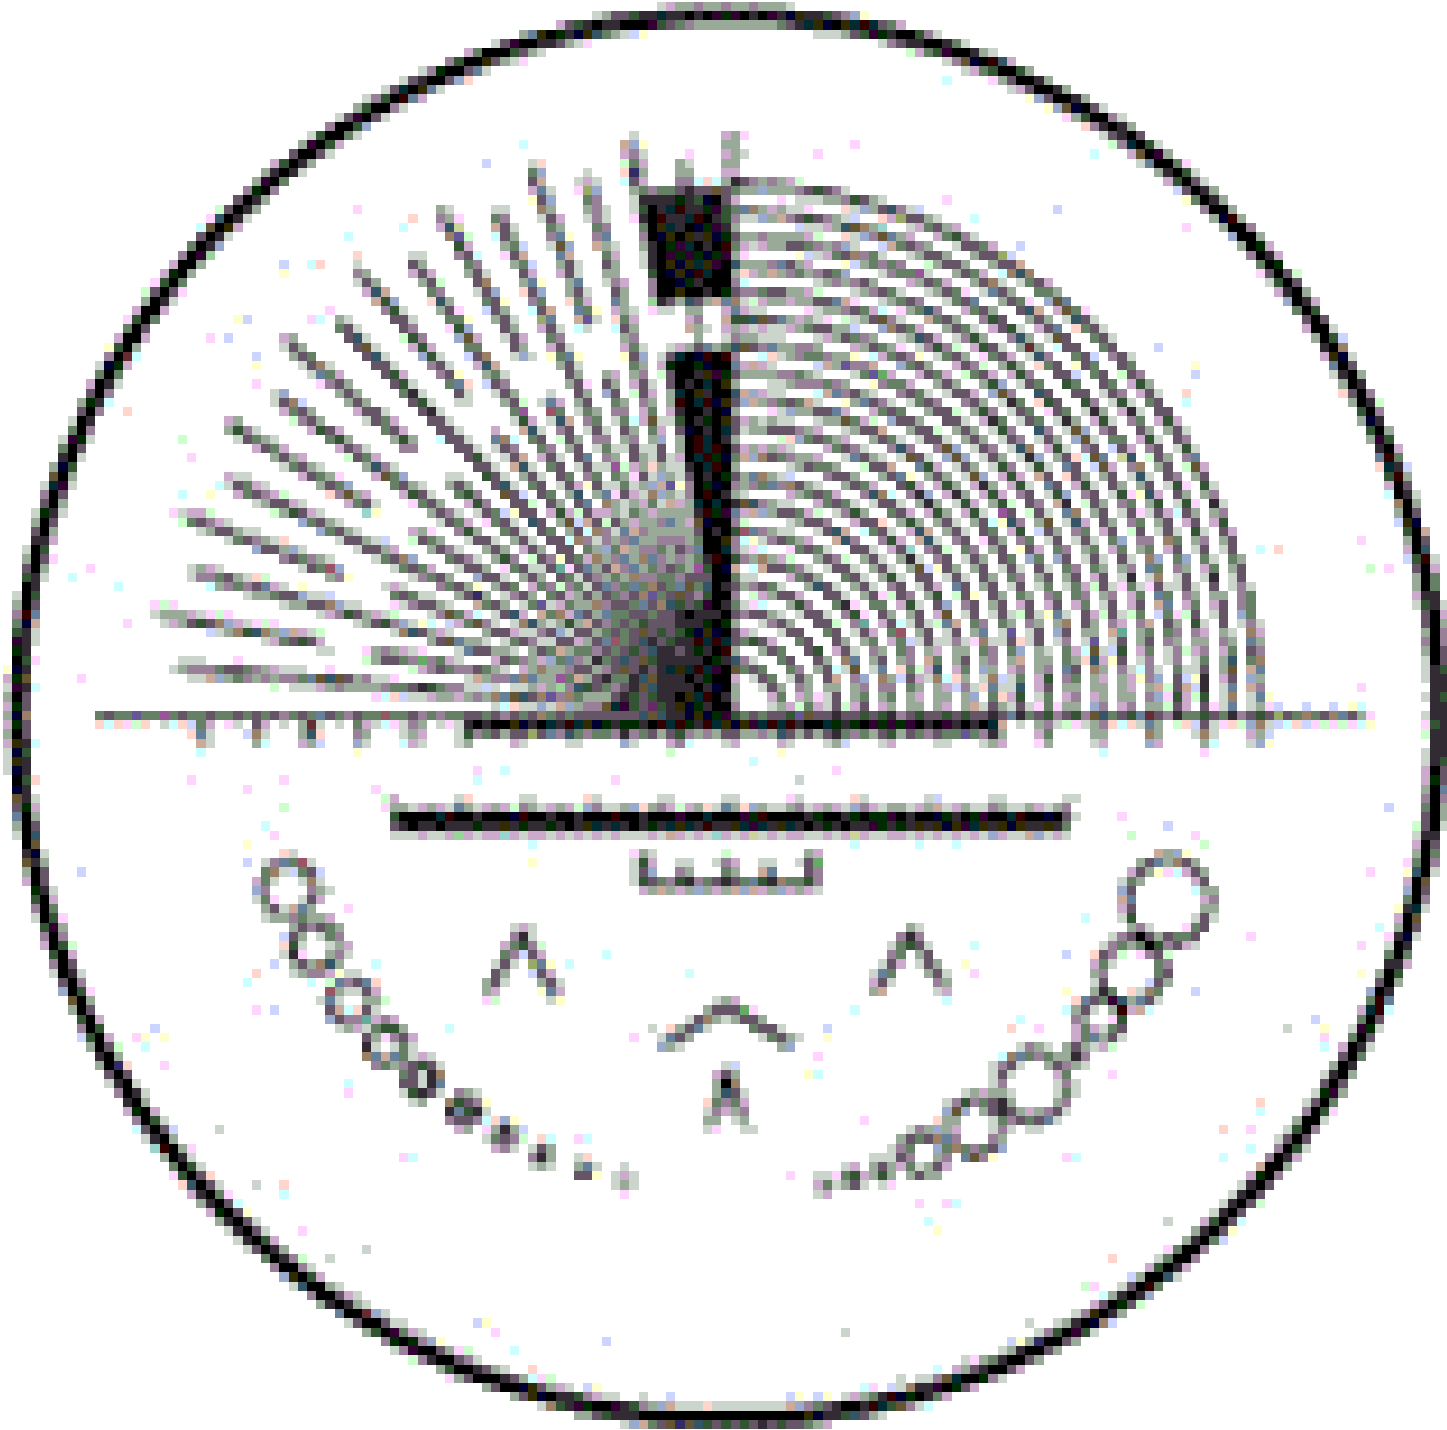

## 27mm Diameter, Multi Scale, Contact Reticle

#30-585 Multi-Scale

Stock **#30-585** **3 In Stock**

⊖ 1 ⊕ €77<sup>00</sup>

**ADD TO CART**

### Physical & Mechanical Properties

27.00 ±0.05	<b>Diameter (mm):</b>
2.28 ±0.127	<b>Thickness (mm):</b>
±2	<b>Line to Line Accuracy (µm):</b>
0.25	<b>Centering (mm):</b>
25.00	<b>Line Thickness (µm):</b>
±13	<b>Line Thickness Tolerance (µm):</b>

## Product Details

**Scales:**  
 20mm in 0.5mm  
 10mm in 0.1mm  
 1mm in 0.05mm  
 0.5" in 0.005"  
 1/8" in 1/64"  
 90°e scale in 0.5°, 80-90° in 0.1°

- Greater Stability than Film Reticles
- Low Reflection Chrome Pattern
- English or Metric Styles

Multi Scale Contact Reticles offer greater stability than film reticles which can bend, warp, and can easily be damaged. The patterns on these reticles are low reflection chrome deposition for high contrast and easy readability. Markings are on the outside of the reticle, so the scales are always in direct contact with the object under view. Multi Scale Contact Reticles' markings provide optimum focus and accurate measurements. Our 27mm diameter reticles for use with our [6X and 9X comparators](#) and our 26mm and 35mm diameter reticles for use with our [Peak Measuring Loupes](#) and our [Peak Illuminated Magnifiers](#). Please note the field of view specified for the magnifiers before selecting a magnifier/reticle combination. For example, the 5/8" (16mm) field of view for a 12X comparator may not be suitable for use with a reticle that has a 3/4" (20mm) scale if the full scale is needed.