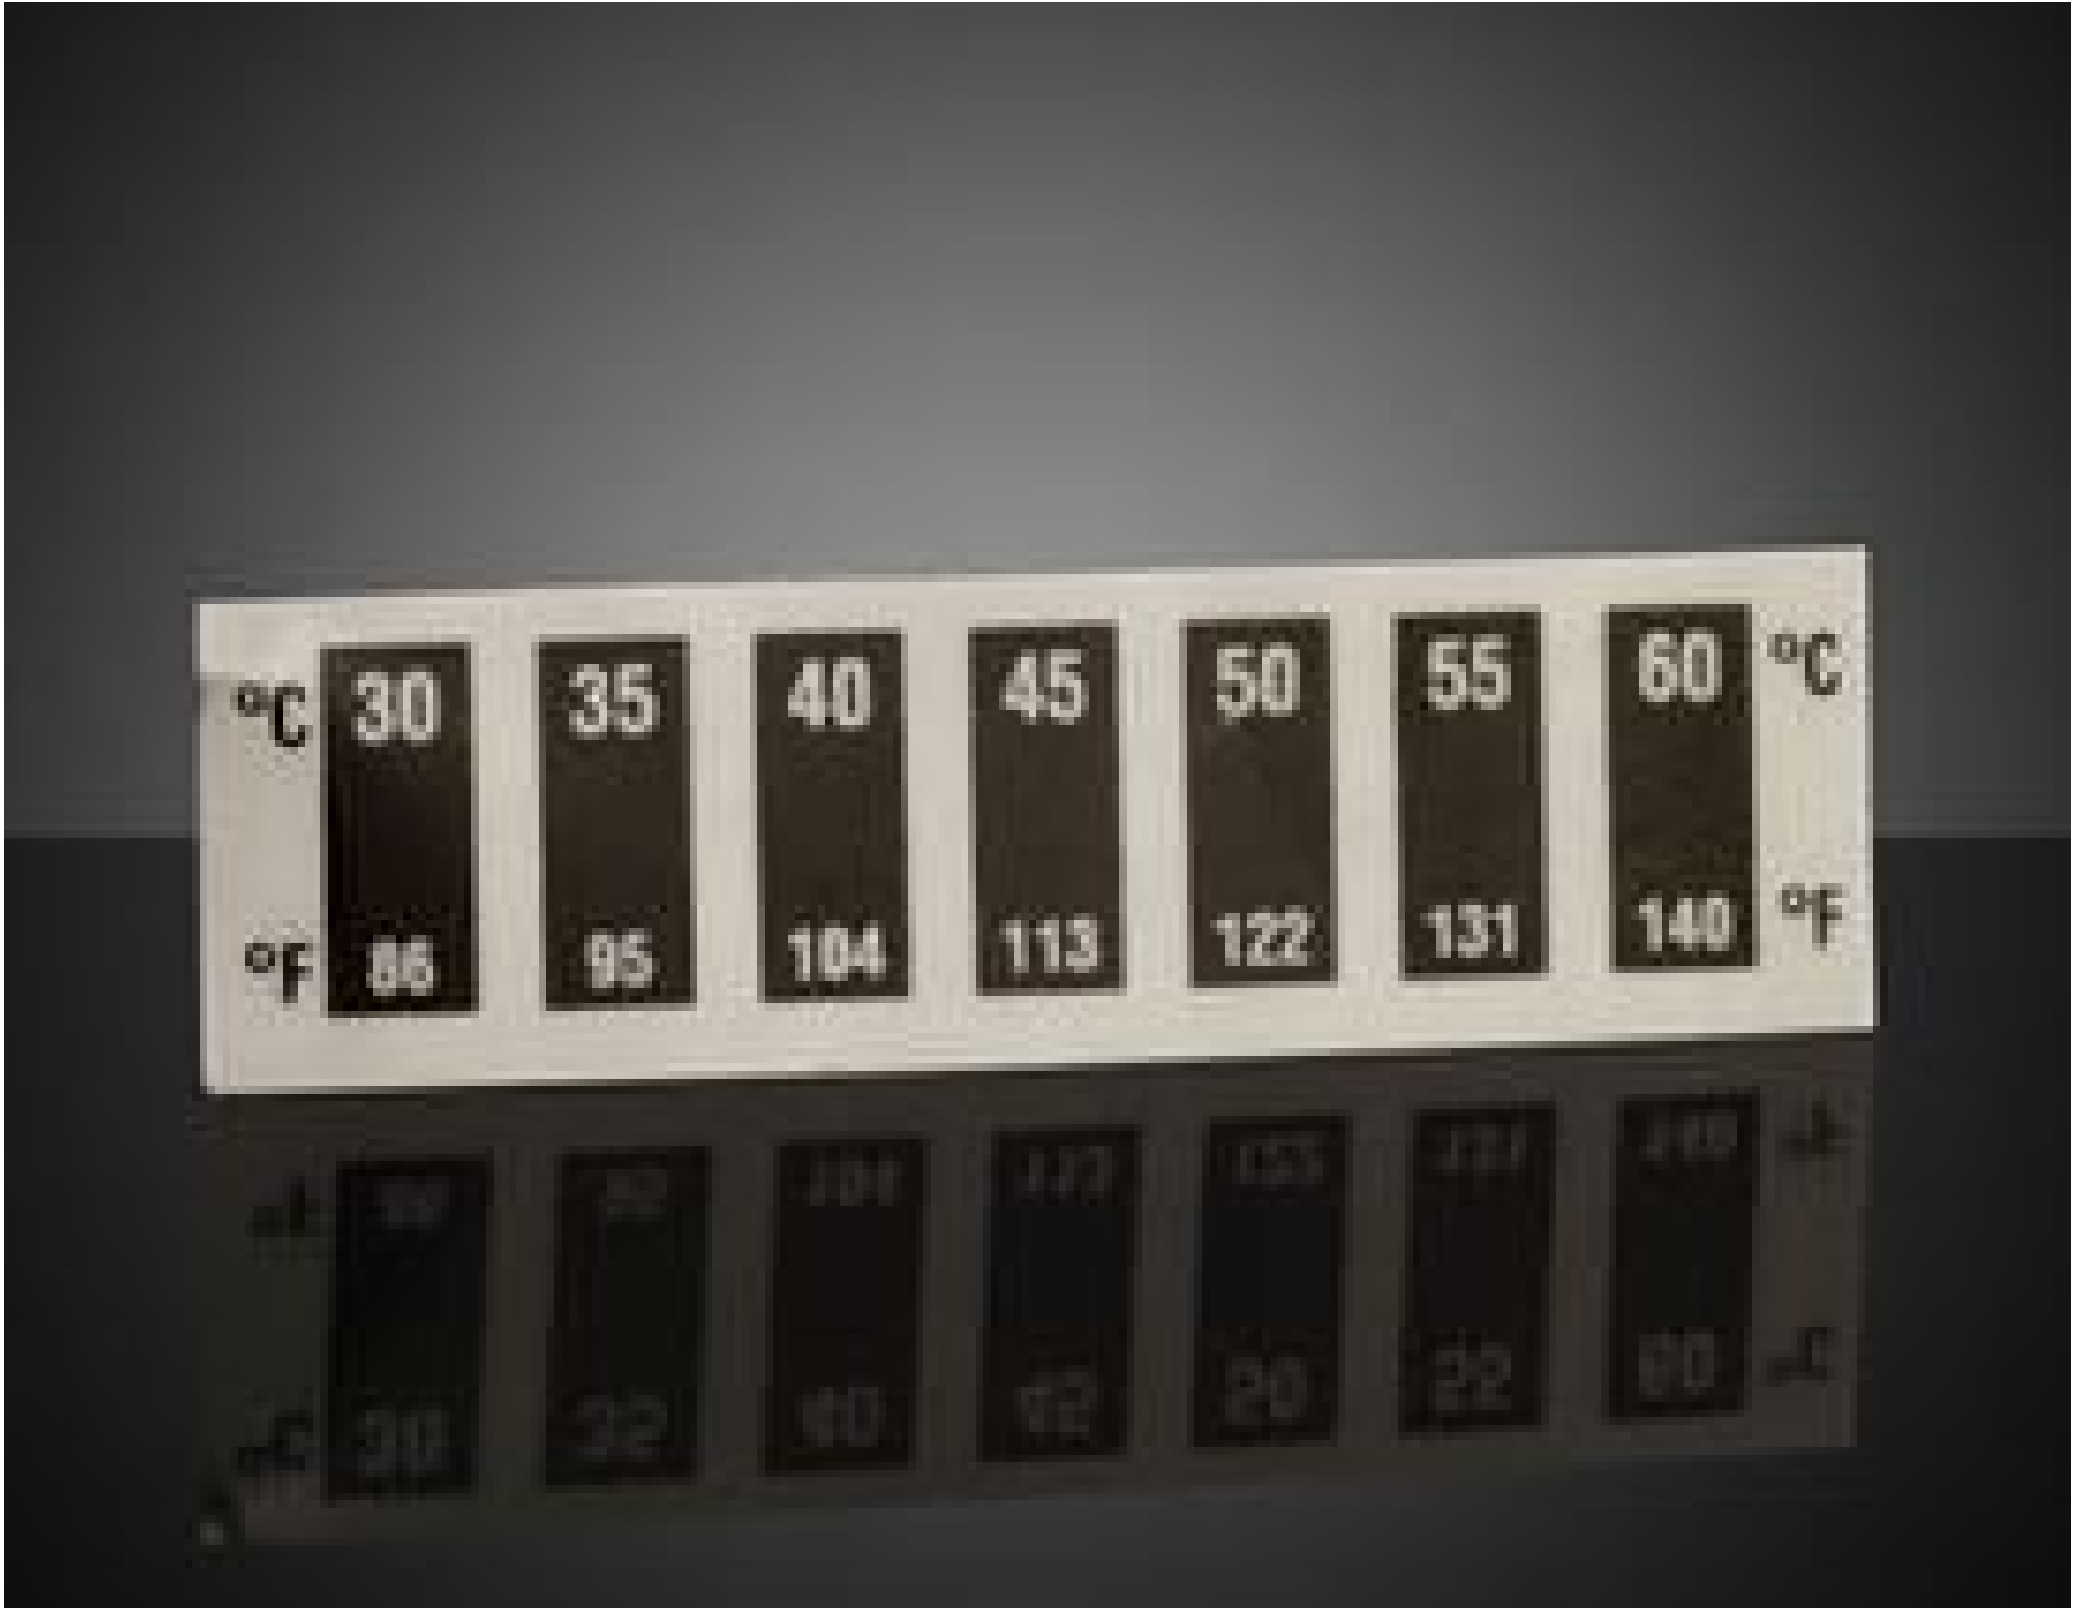

[See all 4 Products in Family](#)

30 - 60°C Temp Range, Liquid Crystal Thermometers (10/Pack)

30 - 60°C Temp Range, Liquid Crystal Thermometers (10/Pack)

Stock #16-784 **1 In Stock**

⊖ 1 ⊕ €25⁰⁰

ADD TO CART

Compliant **Reach 247:**

Product Details

- Reversible Color Change Thermometers
- Instant Response and Continuous Readout
- 30 Celsius Degrees Ranges between 0 to 120°C

Liquid Crystal Thermometers are self-adhesive temperature indicators with instant response that provide a continuous readout of temperature. These thermometers are divided into 7 elements, each corresponding to a 5 Celsius degrees increment of their specified temperature range. Each element changes in sequence of orange to yellow (below specified temperature), green (at specified temperature), and blue (above specified temperature). Liquid Crystal Thermometers are available with 30 Celsius degrees temperature ranges between 0 to 120°C and are ideal for drying, curing, process control, or general temperature monitoring applications. These thermometers are reversible and will change color in opposite order (blue, green, yellow, orange) as temperature decreases.

Technical Information

Liquid Crystal Thermometers are calibrated to turn green when the listed temperature is achieved. If green is not visible, the temperature will be midway between the elements that are blue and orange. Elements turn blue when they surpass their listed temperature and orange when they are just below their listed temperature.