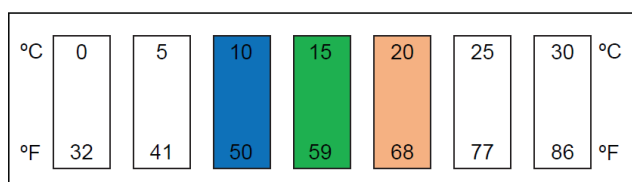

Regulatory Compliance

Compliant **RoHS 2015:**

[View](#) **Certificate of Conformance:**

Compliant **Reach 247:**

Product Details

- Reversible Color Change Thermometers
- Instant Response and Continuous Readout
- 30 Celsius Degrees Ranges between 0 to 120°C

Liquid Crystal Thermometers are self-adhesive temperature indicators with instant response that provide a continuous readout of temperature. These thermometers are divided into 7 elements, each corresponding to a 5 Celsius degrees increment of their specified temperature range. Each element changes in sequence of orange to yellow (below specified temperature), green (at specified temperature), and blue (above specified temperature). Liquid Crystal Thermometers are available with 30 Celsius degrees temperature ranges between 0 to 120°C and are ideal for drying, curing, process control, or general temperature monitoring applications. These thermometers are reversible and will change color in opposite order (blue, green, yellow, orange) as temperature decreases.

Technical Information