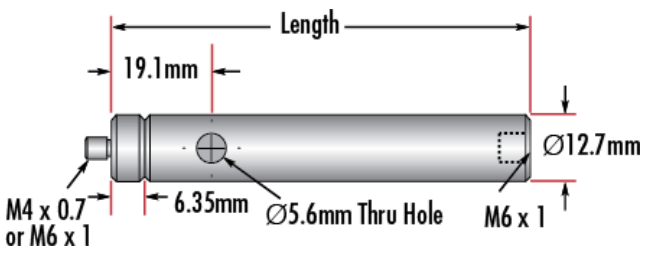

Product Downloads

General

Metric Type:

Note:
Adapter #58-984 is included. Additional [thread adapters](#) available separately.

Physical & Mechanical Properties

Length (mm):
304.80

12.0	Length (inches):
12.70	Diameter (mm):
0.5	Diameter (inches):

Threading & Mounting

M4 x 0.7	Male Thread:
----------	--------------

Regulatory Compliance

Compliant	RoHS 2015:
View	Certificate of Conformance:
Compliant	REACH 241:

Product Details

- Male M4 x 0.7 or M6 x 1.0 Stud, Female M6 x 1.0 Base
- Posts Include Interchangeable Male Stud and Removable Base S.H.S.S.
- Available in Variety of Lengths
- [English Versions Also Available](#)

TECHSPEC® Metric Stainless Steel Mounting Posts include a 6.35mm long male thread stud adapter that is easily interchangeable with other adapters to ensure compatibility between these posts and any optical mount. Removing the included adapter reveals female M4 threads on the post. Each optical post also has a thru-hole to allow an Allen wrench or other tool to rotate the post easily. Thread values are laser engraved on each post for quick identification and integration. TECHSPEC Metric Stainless Steel Mounting Posts are offered in a variety of lengths. [English versions are also available for purchase.](#)

Technical Information

#68-231		
Stock No.	Description	Qty
#58-950	Steel Post, 25.4mm Length	1
#58-951	Steel Post, 38.1mm Length	1
#58-952	Steel Post, 50.8mm Length	2
#58-954	Steel Post, 76.2mm Length	2
#58-955	Steel Post, 101.6mm Length	2
#58-956	Steel Post, 152.4mm Length	1
#58-957	Steel Post, 203.2mm Length	1