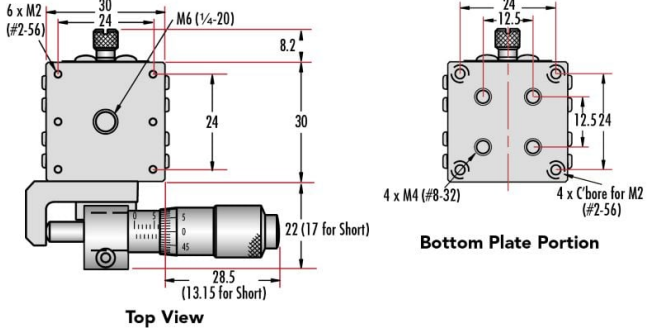

ⓘ Prices shown are exclusive of VAT/local taxes

Product Downloads

General

English **Type:**

Physical & Mechanical Properties

Linear (X) **Type of Movement:**

Crossed Roller Bearing **Guide System:**

30mm Standard-Top Stages - Center Drive

30mm Standard-Top Stages - Side Drive

40mm Standard-Top Stages - Center Drive

40mm Standard-Top Stages - Side Drive

70mm Standard-Top Stages - Center Drive

70mm Standard-Top Stages - Side Drive

125mm Standard-Top Stages - Center Drive

125mm Standard-Top Stages - Side Drive