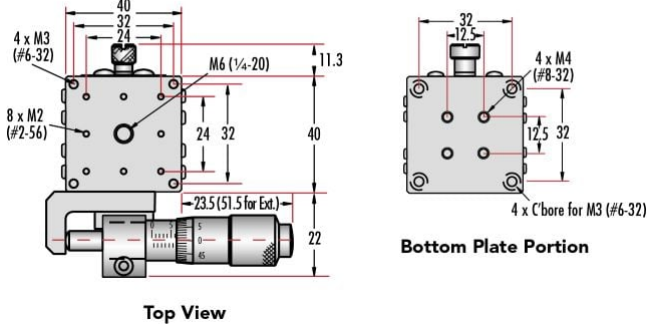

ⓘ Prices shown are exclusive of VAT/local taxes

Product Downloads

General

English **Type:**

Physical & Mechanical Properties

Linear (X) **Type of Movement:**

Crossed Roller Bearing **Guide System:**

30mm Standard-Top Stages - Center Drive

30mm Standard-Top Stages - Side Drive

40mm Standard-Top Stages - Center Drive

40mm Standard-Top Stages - Side Drive

70mm Standard-Top Stages - Center Drive

70mm Standard-Top Stages - Side Drive

125mm Standard-Top Stages - Center Drive

125mm Standard-Top Stages - Side Drive