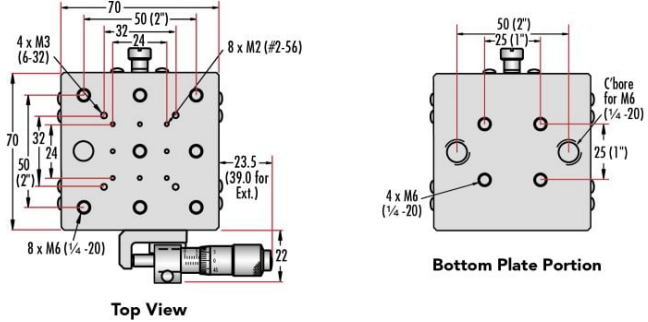

ⓘ Prices shown are exclusive of VAT/local taxes

Product Downloads

General

English **Type:**

Physical & Mechanical Properties

Linear (X) **Type of Movement:**

Crossed Roller Bearing **Guide System:**

30mm Standard-Top Stages - Center Drive

30mm Standard-Top Stages - Side Drive

40mm Standard-Top Stages - Center Drive

40mm Standard-Top Stages - Side Drive

70mm Standard-Top Stages - Center Drive

70mm Standard-Top Stages - Side Drive

125mm Standard-Top Stages - Center Drive

125mm Standard-Top Stages - Side Drive