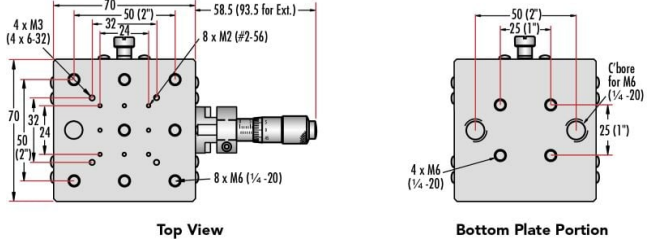

ⓘ Prices shown are exclusive of VAT/local taxes

Product Downloads

General

English **Type:**

Physical & Mechanical Properties

Linear (X) **Type of Movement:**

Crossed Roller Bearing **Guide System:**

30mm Standard-Top Stages - Center Drive

30mm Standard-Top Stages - Side Drive

40mm Standard-Top Stages - Center Drive

40mm Standard-Top Stages - Side Drive

70mm Standard-Top Stages - Center Drive

70mm Standard-Top Stages - Side Drive

125mm Standard-Top Stages - Center Drive

125mm Standard-Top Stages - Side Drive