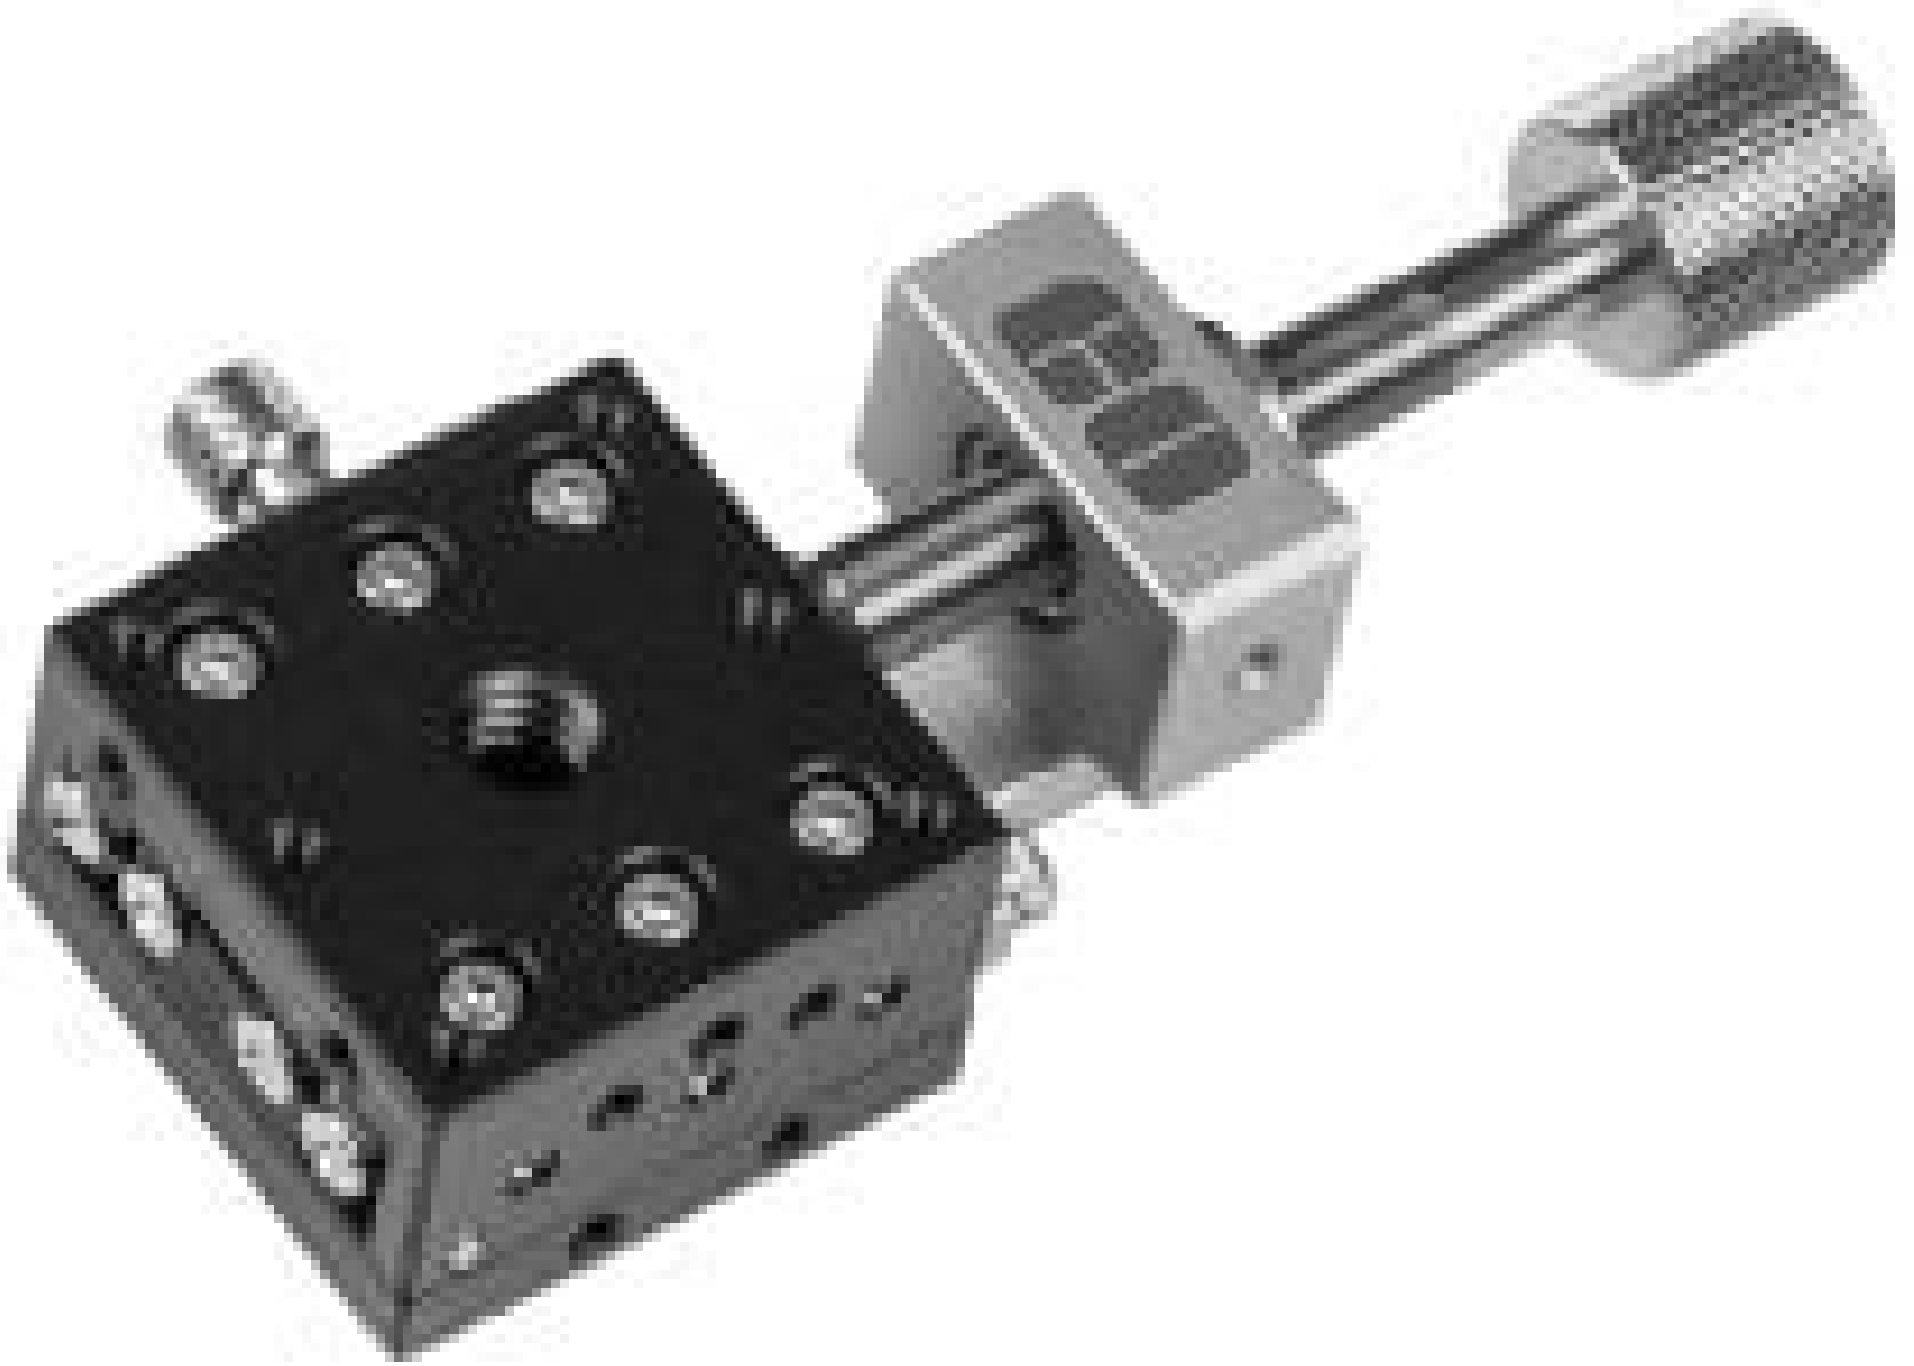

TECHSPEC® 30mm, Center Drive, Standard Top, 0.5" Travel, English Stage

30mm, Center Drive, Solid Top, 0.5" Travel Stage

Stock #66-386 **5 In Stock**

- 1 + €359⁰⁰

ADD TO CART

Volume Pricing

| | |
|------------|-------------------------------|
| Qty 1-2 | €359,00 each |
| Qty 3+ | €314,00 each |
| Need More? | Request Quote |

ⓘ Prices shown are exclusive of VAT/local taxes

Product Downloads

General

English **Type:**

Physical & Mechanical Properties

Linear (X) **Type of Movement:**

Crossed Roller Bearing **Guide System:**

30mm Standard-Top Stages - Center Drive

30mm Standard-Top Stages - Side Drive

40mm Standard-Top Stages - Center Drive

40mm Standard-Top Stages - Side Drive

70mm Standard-Top Stages - Center Drive

70mm Standard-Top Stages - Side Drive

125mm Standard-Top Stages - Center Drive

125mm Standard-Top Stages - Side Drive