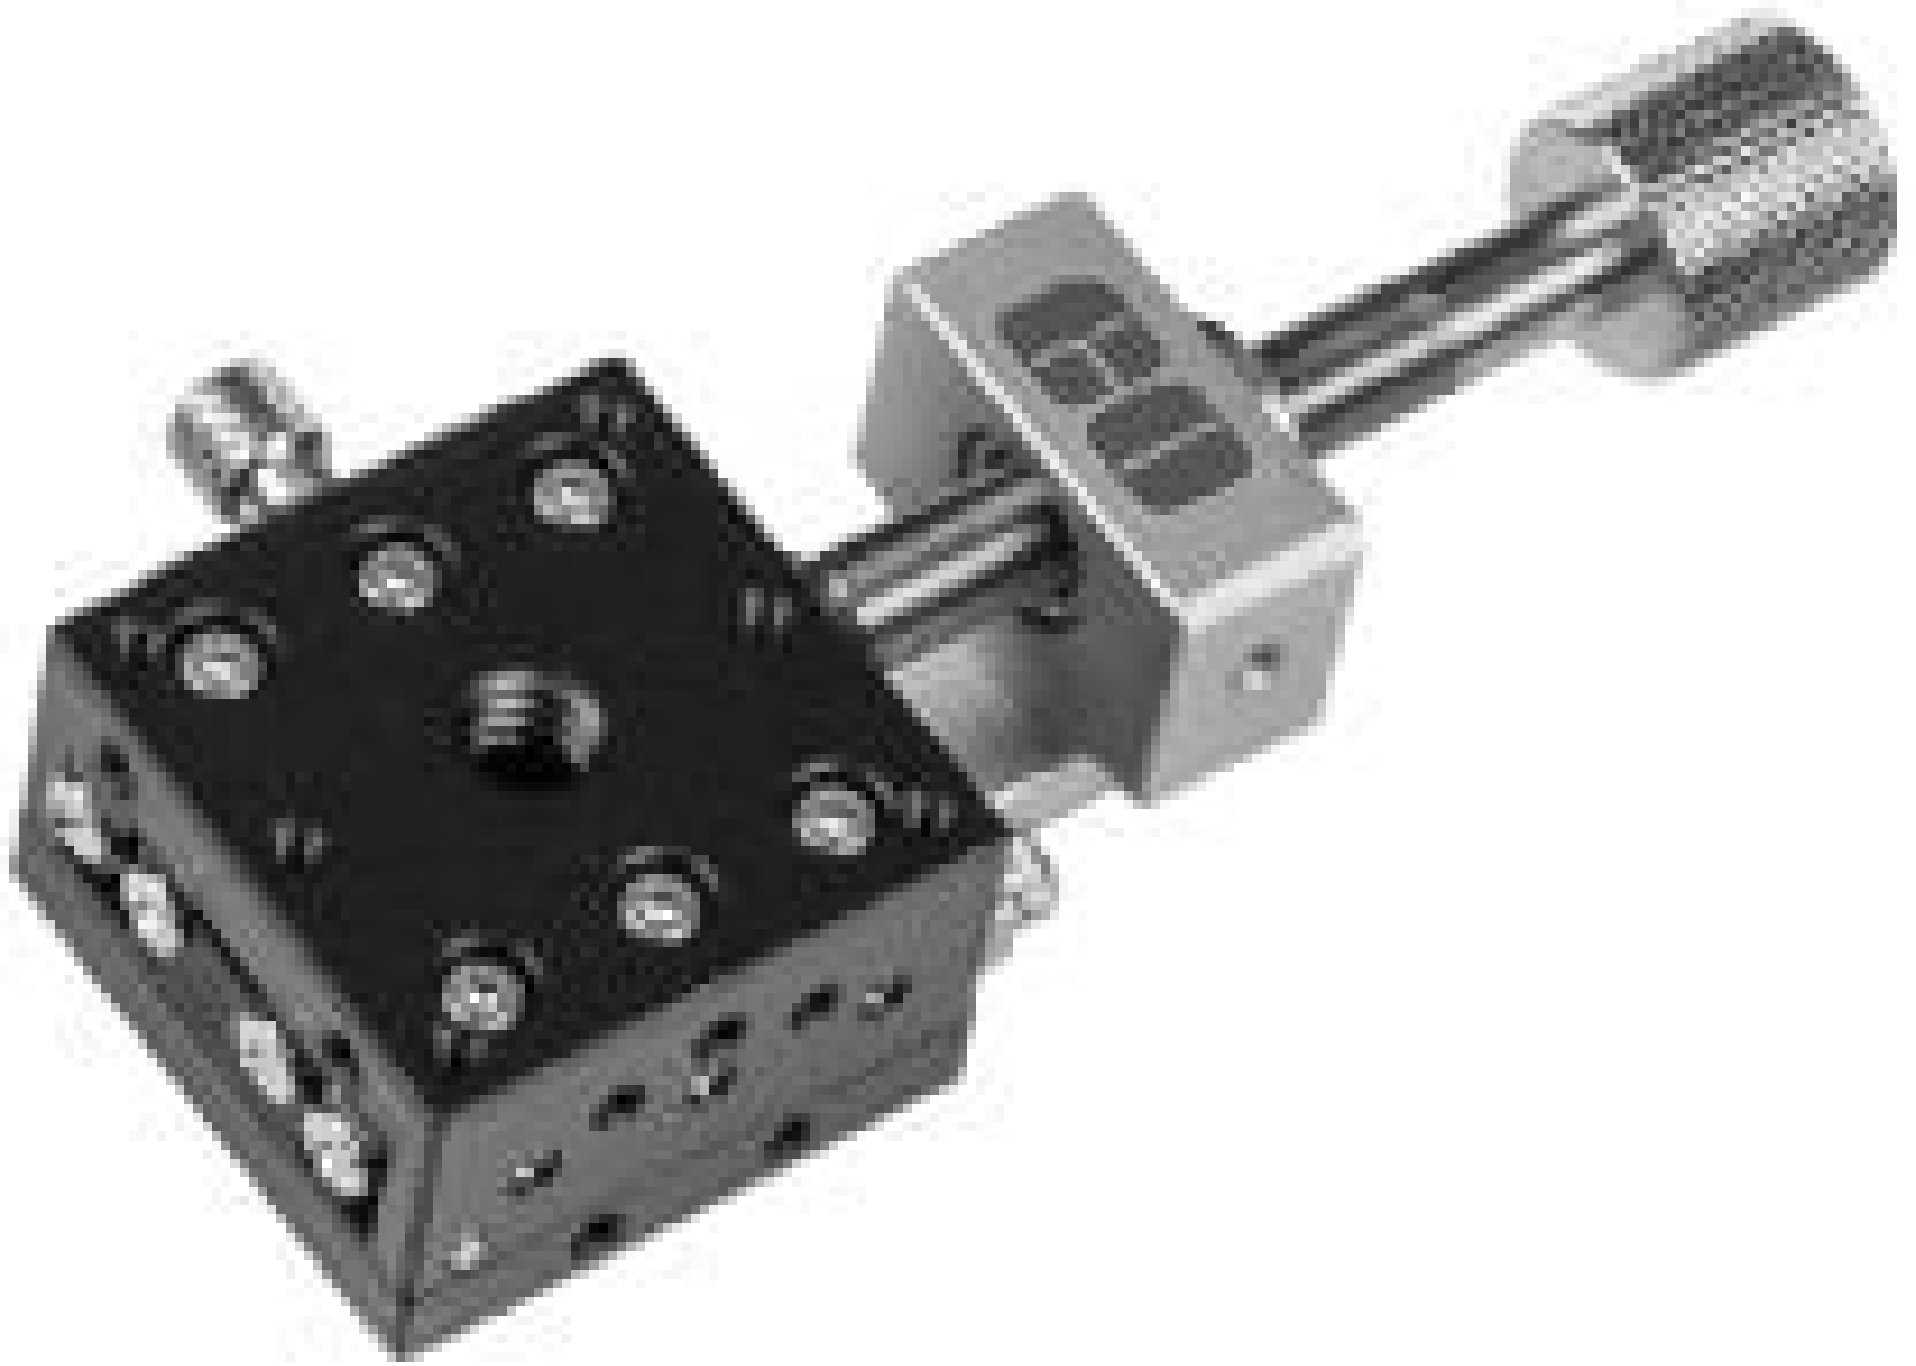

**TECHSPEC® 30mm, Center Drive, Standard Top, 0.5" Travel, Metric Stage**

30mm, Center Drive, Solid Top, 0.5" Travel Stage

Stock #66-390 **5 In Stock**

- 1 + €359<sup>00</sup>

**ADD TO CART**

Volume Pricing

Linear (X) **Type of Movement:**

Crossed Roller Bearing **Guide System:**

**30mm Standard-Top Stages - Center Drive**

**30mm Standard-Top Stages - Side Drive**

**40mm Standard-Top Stages - Center Drive**

**40mm Standard-Top Stages - Side Drive**

**70mm Standard-Top Stages - Center Drive**

**70mm Standard-Top Stages - Side Drive**

**125mm Standard-Top Stages - Center Drive**

**125mm Standard-Top Stages - Side Drive**