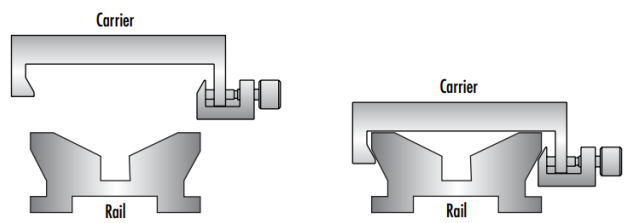

Hardware & Interface Connectivity

	Type of Drive:
Manual	

Threading & Mounting

	Mounting Threads:
(8) M2 x 0.4, (1) M6 x 1.0	

Regulatory Compliance

	RoHS 2015:
Compliant	
	Certificate of Conformance:
View	
	REACH 241:
Compliant	

Product Details

- Wide Range of Carrier Length and Mounting Hole Options Available
- Low Profile Design with Smooth Movement
- Increased Stability and <1mrad Straight Line Accuracy

Dovetail Optical Rail Systems are designed for easy and stable installation and positioning of various optical components along the same axis. The rails feature slotted holes that allow them to be fixed to standard 1/4-20 TPI and M6 breadboards or optical tables. Carriers are available with different lengths and hole patterns to meet various mounting needs including options that are directly compatible with our [TECHSPEC® Manual Stages](#) for precision alignment. Carriers utilize a unique two-piece design to prevent the locking screws from contacting the rail and to allow easy attachment and removal. All Dovetail Optical Rail System parts are constructed of black anodized aluminum to minimize stray reflections or glare.

Note: Rails and carriers are sold separately.

Technical Information

Side Profile of Rail System

Large Carrier #55-340

Small Carrier #54-403

Medium Carrier #55-339

Large Carrier #55-404

Medium Carrier #55-341