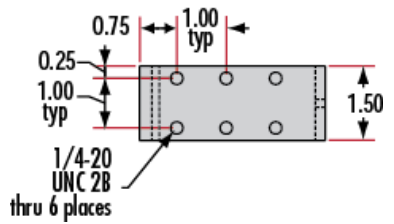

Product Details

- Wide Range of Carrier Length and Mounting Hole Options Available
- Low Profile Design with Smooth Movement
- Increased Stability and <1mrad Straight Line Accuracy

Dovetail Optical Rail Systems are designed for easy and stable installation and positioning of various optical components along the same axis. The rails feature slotted holes that allow them to be fixed to standard 1/4-20 TPI and M6 breadboards or optical tables. Carriers are available with different lengths and hole patterns to meet various mounting needs including options that are directly compatible with our [TECHSPEC® Manual Stages](#) for precision alignment. Carriers utilize a unique two-piece design to prevent the locking screws from contacting the rail and to allow easy attachment and removal. All Dovetail Optical Rail System parts are constructed of black anodized aluminum to minimize stray reflections or glare.

Note: Rails and carriers are sold separately.

Technical Information

Side Profile of Rail System

Large Carrier #55-340

Small Carrier #54-403

Medium Carrier #55-339

Large Carrier #55-404

Medium Carrier #55-341

Common Side Profile

Stock No.	L	A	B	C	D	# Slots	# C'bores
#54-401	12	6	4	—	—	3	—
#54-402	36	18	16	4	6	5	2