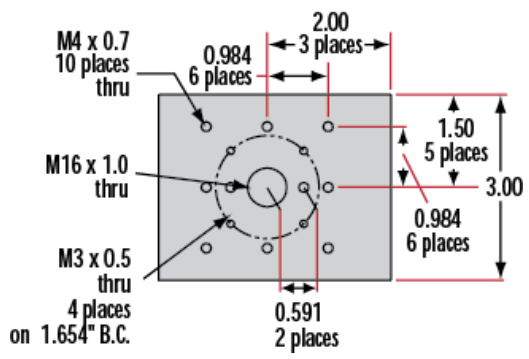

ⓘ Prices shown are exclusive of VAT/local taxes

Product Downloads

General

Metric **Type:**
Carrier **Note:**

Physical & Mechanical Properties

Linear (X) **Type of Movement:**

	Guide System:
Dovetail	
	Length (inches):
1.18	
	Length (mm):
30.00	
	Construction:
Black Anodized Aluminum	

Hardware & Interface Connectivity

	Type of Drive:
Manual	

Threading & Mounting

	Mounting Threads:
(8) M2 x 0.4, (1) M6 x 1.0	

Regulatory Compliance

	RoHS 2015:
Compliant	
	Certificate of Conformance:
View	
	REACH 241:
Compliant	

Product Details

- Wide Range of Carrier Length and Mounting Hole Options Available
- Low Profile Design with Smooth Movement
- Increased Stability and <1mrad Straight Line Accuracy

Dovetail Optical Rail Systems are designed for easy and stable installation and positioning of various optical components along the same axis. The rails feature slotted holes that allow them to be fixed to standard 1/4-20 TPI and M6 breadboards or optical tables. Carriers are available with different lengths and hole patterns to meet various mounting needs including options that are directly compatible with our [TECHSPEC® Manual Stages](#) for precision alignment. Carriers utilize a unique two-piece design to prevent the locking screws from contacting the rail and to allow easy attachment and removal. All Dovetail Optical Rail System parts are constructed of black anodized aluminum to minimize stray reflections or glare.

Note: Rails and carriers are sold separately.

Technical Information

Side Profile of Rail System

Large Carrier #55-340

Small Carrier #54-403

Medium Carrier #55-339

Large Carrier #55-404

Medium Carrier #55-341