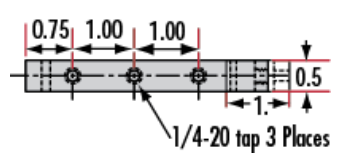

ⓘ Prices shown are exclusive of VAT/local taxes

Product Downloads

General

Metric **Type:**
Carrier **Note:**

Physical & Mechanical Properties

Linear (X) **Type of Movement:**

	Guide System:
Dovetail	
	Length (inches):
1.18	
	Length (mm):
30.00	
	Construction:
Black Anodized Aluminum	

Product Details

- Wide Range of Carrier Length and Mounting Hole Options Available
- Low Profile Design with Smooth Movement
- Increased Stability and <1mrad Straight Line Accuracy

Dovetail Optical Rail Systems are designed for easy and stable installation and positioning of various optical components along the same axis. The rails feature slotted holes that allow them to be fixed to standard 1/4-20 TPI and M6 breadboards or optical tables. Carriers are available with different lengths and hole patterns to meet various mounting needs including options that are directly compatible with our [TECHSPEC® Manual Stages](#) for precision alignment. Carriers utilize a unique two-piece design to prevent the locking screws from contacting the rail and to allow easy attachment and removal. All Dovetail Optical Rail System parts are constructed of black anodized aluminum to minimize stray reflections or glare.

Note: Rails and carriers are sold separately.

Technical Information

Side Profile of Rail System

Large Carrier #55-340

Small Carrier #54-403

Medium Carrier #55-339

Large Carrier #55-404

Medium Carrier #55-341