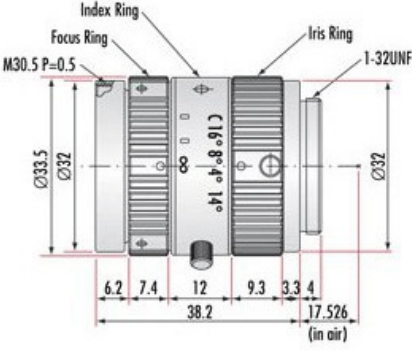

Iris Option:
Variable

38.20	Length (mm):
33.50	Maximum Diameter (mm):
33.5	Outer Diameter (mm):
87.00	Weight (g):
0.00	Maximum Rear Protrusion (mm):

Optical Properties

44.00	Field of View @ Min Working Distance (mm):
10.10°	Horizontal Field of View, 1/2" Sensor:
11.00	Maximum Image Circle (mm):
35.00	Focal Length FL (mm):
300 - ∞	Working Distance (mm):
f/1.4 - f/16	Aperture (f/#):
-0.8	Maximum Distortion (%):
VS	Lens Wavelength Range:

Sensor

2/3"	Maximum Sensor Format:
6.20	Pixel Size (µm):

Threading & Mounting

M30.5 x 0.50	Filter Thread:
C-Mount	Mount:

Regulatory Compliance

Exempt	RoHS 2015:
Contains SVHC(s)	Reach 224:
View	Certificate of Conformance:

Product Details

- Up to 2/3", C-Mount Lens
- Ideal for Machine Vision at an Economical Price
- 5mm to 75mm Focal Length

MegaPixel Fixed Focal Length Lenses are designed for high-resolution imaging. The lenses are ideal for machine vision applications with demanding space constraints. These lenses complement the resolution of many MegaPixel cameras with 1/2" or 2/3" formats. Low distortion and high resolution enable these economically priced lenses to produce sharp, high-contrast images compared to standard CCTV and compact lenses. MegaPixel Fixed Focal Length Lenses are available in focal lengths ranging from 5 to 75mm. Locking screws for the manual iris and focus allow these lenses to be used in high-vibration environments. Typical applications include [factory automation](#), inspection, and macro work.

Note: For [#64-869](#) 75mm FL Lens, remove focus limit screw to focus past 1.2m.

Technical Information

#64-868 35mm Megapixel Fixed Focal Length Lens

(Units in mm)