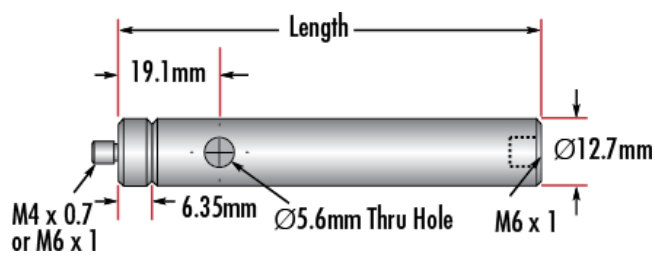

Product Downloads

General

Metric **Type:**

Note:
Adapter [#58-985](#) is included. Additional [thread adapters](#) available separately.

Physical & Mechanical Properties

38.10 **Length (mm):**

Length (inches):

1.5

12.70

0.5

Diameter (mm):

Diameter (inches):

Threading & Mounting

Male Thread:

M6 x 1.0

- Male M4 x 0.7 or M6 x 1.0 Stud, Female M6 x 1.0 Base
- Posts Include Interchangeable Male Stud and Removable Base S.H.S.S.
- Available in Variety of Lengths
- [English Versions Also Available](#)

TECHSPEC® Metric Stainless Steel Mounting Posts include a 6.35mm long male thread stud adapter that is easily interchangeable with other adapters to ensure compatibility between these posts and any optical mount. Removing the included adapter reveals female M4 threads on the post. Each optical post also has a thru-hole to allow an Allen wrench or other tool to rotate the post easily. Thread values are laser engraved on each post for quick identification and integration. TECHSPEC Metric Stainless Steel Mounting Posts are offered in a variety of lengths. [English versions are also available for purchase.](#)

Technical Information

#68-231		
Stock No.	Description	Qty
#58-950	Steel Post, 25.4mm Length	1
#58-951	Steel Post, 38.1mm Length	1
#58-952	Steel Post, 50.8mm Length	2
#58-954	Steel Post, 76.2mm Length	2
#58-955	Steel Post, 101.6mm Length	2
#58-956	Steel Post, 152.4mm Length	1
#58-957	Steel Post, 203.2mm Length	1