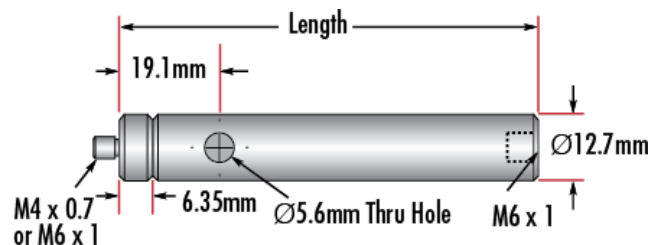

Diameter (inches):

0.5

Diameter (mm):

12.70

Threading & Mounting

Male Thread:

M6 x 1.0

Regulatory Compliance

RoHS 2015:

Compliant

Certificate of Conformance:

[View](#)

REACH 241:

Compliant

Product Details

- Male M4 x 0.7 or M6 x 1.0 Stud, Female M6 x 1.0 Base
- Posts Include Interchangeable Male Stud and Removable Base S.H.S.S.
- Available in Variety of Lengths
- [English Versions Also Available](#)

TECHSPEC® Metric Stainless Steel Mounting Posts include a 6.35mm long male thread stud adapter that is easily interchangeable with other adapters to ensure compatibility between these posts and any optical mount. Removing the included adapter reveals female M4 threads on the post. Each optical post also has a thru-hole to allow an Allen wrench or other tool to rotate the post easily. Thread values are laser engraved on each post for quick identification and integration. TECHSPEC Metric Stainless Steel Mounting Posts are offered in a variety of lengths. [English versions are also available for purchase.](#)

Technical Information

#68-231		
Stock No.	Description	Qty
#58-950	Steel Post, 25.4mm Length	1
#58-951	Steel Post, 38.1mm Length	1
#58-952	Steel Post, 50.8mm Length	2
#58-954	Steel Post, 76.2mm Length	2
#58-955	Steel Post, 101.6mm Length	2
#58-956	Steel Post, 152.4mm Length	1
#58-957	Steel Post, 203.2mm Length	1