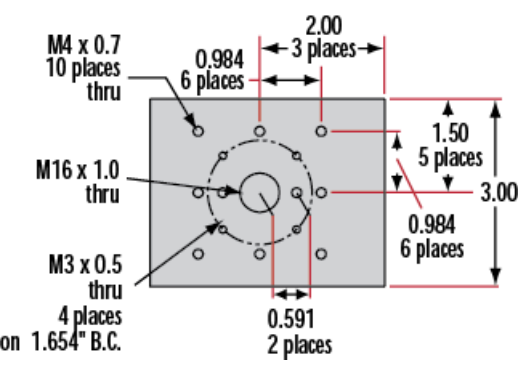

ⓘ Prices shown are exclusive of VAT/local taxes

Product Downloads

General

Metric **Type:**
Carrier **Note:**

Physical & Mechanical Properties

Linear (X) **Type of Movement:**

Dovetail	Guide System:
1.57	Length (inches):
40.00	Length (mm):
Black Anodized Aluminum	Construction:

Hardware & Interface Connectivity

Manual	Type of Drive:
--------	-----------------------

Threading & Mounting

(4) M3 x 0.5, (8) M2 x 0.4, (1) M6 x 1.0	Mounting Threads:
------------------------------------------	--------------------------

Regulatory Compliance

Compliant	RoHS 2015:
View	Certificate of Conformance:
Compliant	REACH 241:

Product Details

- Wide Range of Carrier Length and Mounting Hole Options Available
 - Low Profile Design with Smooth Movement
 - Increased Stability and <1mrad Straight Line Accuracy
- Dovetail Optical Rail Systems are designed for easy and stable installation and positioning of various optical components along the same axis. The rails feature slotted holes that allow them to be fixed to standard 1/4-20 TPI and M6 breadboards or optical tables. Carriers are available with different lengths and hole patterns to meet various mounting needs including options that are directly compatible with our [TECHSPEC® Manual Stages](#) for precision alignment. Carriers utilize a unique two-piece design to prevent the locking screws from contacting the rail and to allow easy attachment and removal. All Dovetail Optical Rail System parts are constructed of black anodized aluminum to minimize stray reflections or glare.
- Note:** Rails and carriers are sold separately.

Technical Information

Side Profile of Rail System

Large Carrier #55-340

Small Carrier #54-403

Medium Carrier #55-339

Large Carrier #55-404

Medium Carrier #55-341

Common Side Profile