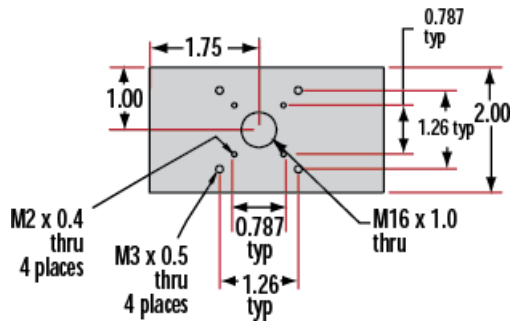

Regulatory Compliance

Compliant	RoHS 2015:
View	Certificate of Conformance:
Compliant	REACH 241:

Product Details

- Wide Range of Carrier Length and Mounting Hole Options Available
 - Low Profile Design with Smooth Movement
 - Increased Stability and <1mrad Straight Line Accuracy
- Dovetail Optical Rail Systems are designed for easy and stable installation and positioning of various optical components along the same axis. The rails feature slotted holes that allow them to be fixed to standard 1/4-20 TPI and M6 breadboards or optical tables. Carriers are available with different lengths and hole patterns to meet various mounting needs including options that are directly compatible with our [TECHSPEC® Manual Stages](#) for precision alignment. Carriers utilize a unique two-piece design to prevent the locking screws from contacting the rail and to allow easy attachment and removal. All Dovetail Optical Rail System parts are constructed of black anodized aluminum to minimize stray reflections or glare.
- Note:** Rails and carriers are sold separately.

Technical Information

Side Profile of Rail System

Large Carrier #55-340

Small Carrier #54-403

Medium Carrier #55-339

Large Carrier #55-404

Medium Carrier #55-341

Common Side Profile

Stock No.	L	A	B	C	D	# Slots	# C'bores
#54-401	12	6	4	—	—	3	—
#54-402	36	18	16	4	6	5	2