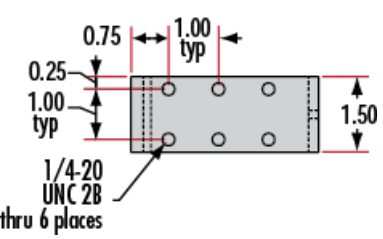

ⓘ Prices shown are exclusive of VAT/local taxes

Product Downloads

General

Metric **Type:**
Carrier **Note:**

Physical & Mechanical Properties

Linear (X) **Type of Movement:**

Dovetail	Guide System:
1.57	Length (inches):
40.00	Length (mm):
Black Anodized Aluminum	Construction:

Regulatory Compliance

Compliant	RoHS 2015:
View	Certificate of Conformance:
Compliant	REACH 241:

Product Details

- Wide Range of Carrier Length and Mounting Hole Options Available
 - Low Profile Design with Smooth Movement
 - Increased Stability and <1mrad Straight Line Accuracy
- Dovetail Optical Rail Systems are designed for easy and stable installation and positioning of various optical components along the same axis. The rails feature slotted holes that allow them to be fixed to standard 1/4-20 TPI and M6 breadboards or optical tables. Carriers are available with different lengths and hole patterns to meet various mounting needs including options that are directly compatible with our [TECHSPEC® Manual Stages](#) for precision alignment. Carriers utilize a unique two-piece design to prevent the locking screws from contacting the rail and to allow easy attachment and removal. All Dovetail Optical Rail System parts are constructed of black anodized aluminum to minimize stray reflections or glare.
- Note:** Rails and carriers are sold separately.

Technical Information

Side Profile of Rail System

Large Carrier #55-340

Small Carrier #54-403

Medium Carrier #55-339

Large Carrier #55-404

Medium Carrier #55-341

Common Side Profile