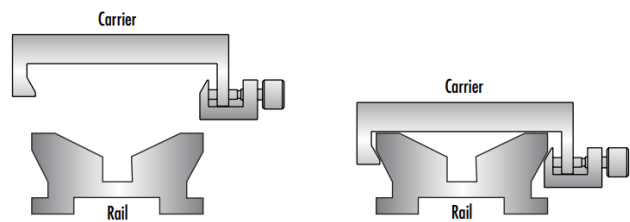

Hardware & Interface Connectivity

Manual	Type of Drive:
--------	-----------------------

Threading & Mounting

(4) M3 x 0.5, (8) M2 x 0.4, (1) M6 x 1.0	Mounting Threads:
------------------------------------------	--------------------------

Regulatory Compliance

Compliant	RoHS 2015:
View	Certificate of Conformance:
Compliant	REACH 241:

Product Details

- Wide Range of Carrier Length and Mounting Hole Options Available
 - Low Profile Design with Smooth Movement
 - Increased Stability and <1mrad Straight Line Accuracy
- Dovetail Optical Rail Systems are designed for easy and stable installation and positioning of various optical components along the same axis. The rails feature slotted holes that allow them to be fixed to standard 1/4-20 TPI and M6 breadboards or optical tables. Carriers are available with different lengths and hole patterns to meet various mounting needs including options that are directly compatible with our [TECHSPEC® Manual Stages](#) for precision alignment. Carriers utilize a unique two-piece design to prevent the locking screws from contacting the rail and to allow easy attachment and removal. All Dovetail Optical Rail System parts are constructed of black anodized aluminum to minimize stray reflections or glare.
- Note:** Rails and carriers are sold separately.

Technical Information

Side Profile of Rail System

Large Carrier #55-340

Small Carrier #54-403

Medium Carrier #55-339

Large Carrier #55-404

Medium Carrier #55-341

Common Side Profile