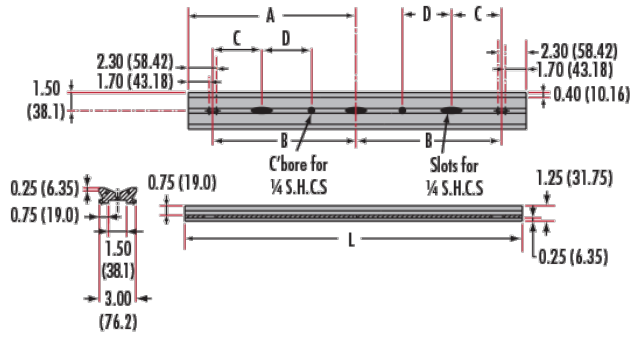

ⓘ Prices shown are exclusive of VAT/local taxes

Product Downloads

General

Metric **Type:**
Carrier **Note:**

Physical & Mechanical Properties

Linear (X) **Type of Movement:**

Dovetail	Guide System:
1.57	Length (inches):
40.00	Length (mm):
Black Anodized Aluminum	Construction:

Regulatory Compliance

Compliant	RoHS 2015:
View	Certificate of Conformance:
Compliant	REACH 241:

Product Details

- Wide Range of Carrier Length and Mounting Hole Options Available
 - Low Profile Design with Smooth Movement
 - Increased Stability and <1mrad Straight Line Accuracy
- Dovetail Optical Rail Systems are designed for easy and stable installation and positioning of various optical components along the same axis. The rails feature slotted holes that allow them to be fixed to standard 1/4-20 TPI and M6 breadboards or optical tables. Carriers are available with different lengths and hole patterns to meet various mounting needs including options that are directly compatible with our [TECHSPEC® Manual Stages](#) for precision alignment. Carriers utilize a unique two-piece design to prevent the locking screws from contacting the rail and to allow easy attachment and removal. All Dovetail Optical Rail System parts are constructed of black anodized aluminum to minimize stray reflections or glare.
- Note:** Rails and carriers are sold separately.

Technical Information

Side Profile of Rail System

Large Carrier #55-340

Small Carrier #54-403

Medium Carrier #55-339

Large Carrier #55-404

Medium Carrier #55-341

Common Side Profile

Stock No.	L	A	B	C	D	# Slots	# C'bores
#54-401	12	6	4	—	—	3	—
#54-402	36	18	16	4	6	5	2