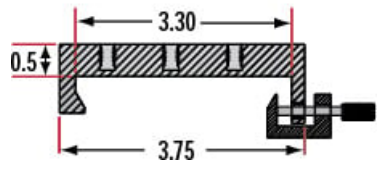

ⓘ Prices shown are exclusive of VAT/local taxes

Product Downloads

General

Metric **Type:**
Carrier **Note:**

Physical & Mechanical Properties

Linear (X) **Type of Movement:**

Dovetail	Guide System:
1.57	Length (inches):
40.00	Length (mm):
Black Anodized Aluminum	Construction:

Hardware & Interface Connectivity

Manual	Type of Drive:
--------	-----------------------

Threading & Mounting

(4) M3 x 0.5, (8) M2 x 0.4, (1) M6 x 1.0	Mounting Threads:
------------------------------------------	--------------------------

Regulatory Compliance

Compliant	RoHS 2015:
View	Certificate of Conformance:
Compliant	REACH 241:

Product Details

- Wide Range of Carrier Length and Mounting Hole Options Available
 - Low Profile Design with Smooth Movement
 - Increased Stability and <1mrad Straight Line Accuracy
- Dovetail Optical Rail Systems are designed for easy and stable installation and positioning of various optical components along the same axis. The rails feature slotted holes that allow them to be fixed to standard 1/4-20 TPI and M6 breadboards or optical tables. Carriers are available with different lengths and hole patterns to meet various mounting needs including options that are directly compatible with our [TECHSPEC® Manual Stages](#) for precision alignment. Carriers utilize a unique two-piece design to prevent the locking screws from contacting the rail and to allow easy attachment and removal. All Dovetail Optical Rail System parts are constructed of black anodized aluminum to minimize stray reflections or glare.
- Note:** Rails and carriers are sold separately.

Technical Information

Side Profile of Rail System

Large Carrier #55-340

Small Carrier #54-403

Medium Carrier #55-339

Large Carrier #55-404

Medium Carrier #55-341

Common Side Profile