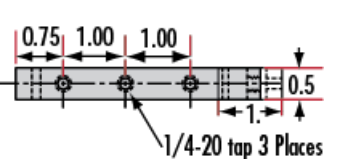

ⓘ Prices shown are exclusive of VAT/local taxes

Product Downloads

General

Metric **Type:**
Carrier **Note:**

Physical & Mechanical Properties

Linear (X) **Type of Movement:**

Dovetail	Guide System:
1.57	Length (inches):
40.00	Length (mm):
Black Anodized Aluminum	Construction:

Regulatory Compliance

Compliant	RoHS 2015:
View	Certificate of Conformance:
Compliant	REACH 241:

Product Details

- Wide Range of Carrier Length and Mounting Hole Options Available
 - Low Profile Design with Smooth Movement
 - Increased Stability and <1mrad Straight Line Accuracy
- Dovetail Optical Rail Systems are designed for easy and stable installation and positioning of various optical components along the same axis. The rails feature slotted holes that allow them to be fixed to standard 1/4-20 TPI and M6 breadboards or optical tables. Carriers are available with different lengths and hole patterns to meet various mounting needs including options that are directly compatible with our [TECHSPEC® Manual Stages](#) for precision alignment. Carriers utilize a unique two-piece design to prevent the locking screws from contacting the rail and to allow easy attachment and removal. All Dovetail Optical Rail System parts are constructed of black anodized aluminum to minimize stray reflections or glare.
- Note:** Rails and carriers are sold separately.

Technical Information

Side Profile of Rail System

Large Carrier #55-340

Small Carrier #54-403

Medium Carrier #55-339

Large Carrier #55-404

Medium Carrier #55-341

Common Side Profile