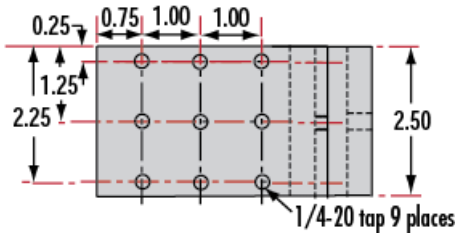

Regulatory Compliance

Compliant	RoHS 2015:
View	Certificate of Conformance:
Compliant	REACH 241:

Product Details

- Wide Range of Carrier Length and Mounting Hole Options Available
 - Low Profile Design with Smooth Movement
 - Increased Stability and <1mrad Straight Line Accuracy
- Dovetail Optical Rail Systems are designed for easy and stable installation and positioning of various optical components along the same axis. The rails feature slotted holes that allow them to be fixed to standard 1/4-20 TPI and M6 breadboards or optical tables. Carriers are available with different lengths and hole patterns to meet various mounting needs including options that are directly compatible with our [TECHSPEC® Manual Stages](#) for precision alignment. Carriers utilize a unique two-piece design to prevent the locking screws from contacting the rail and to allow easy attachment and removal. All Dovetail Optical Rail System parts are constructed of black anodized aluminum to minimize stray reflections or glare.
- Note:** Rails and carriers are sold separately.

Technical Information

Side Profile of Rail System

Large Carrier #55-340

Small Carrier #54-403

Medium Carrier #55-339

Large Carrier #55-404

Medium Carrier #55-341

Common Side Profile