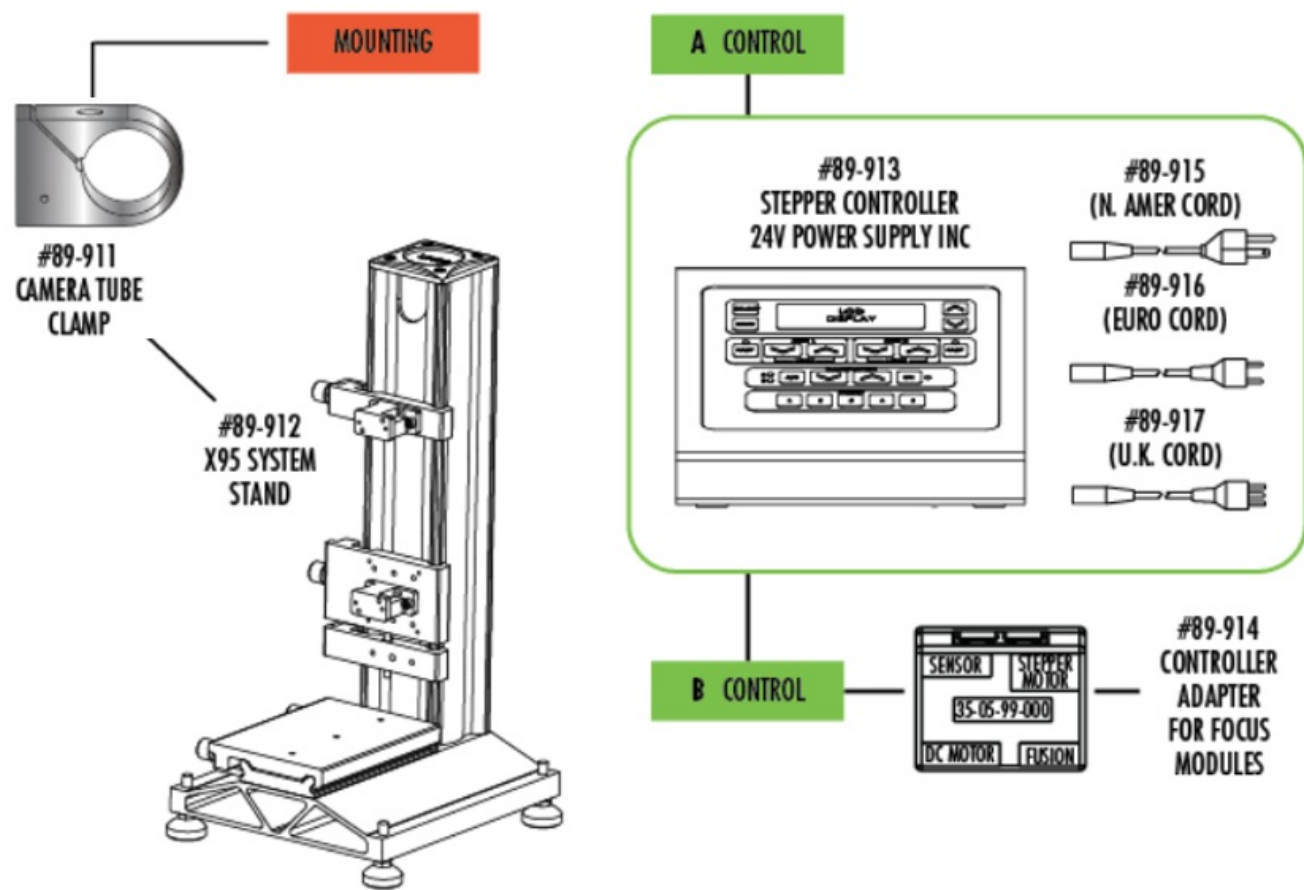

ACCESSORIES

- #89-884 Fixed Aperture Set
Required For Fixed Magnification Systems

LOWER FUNCTION MODULES

- #89-886 15mm Focus Manual
- #89-887 15mm Focus Stepper Motor
- #89-888 In-Line Illumination
- #89-889 In-Line Illumination With Analyzer
- #89-890 In-Line Illumination 5mm Focus Manual
- #89-891 In-Line Illumination 5mm Focus Manual w/ Analyzer
- #89-892 In-Line Illumination 5mm Focus Stepper Motor
- #89-893 In-Line Illumination 5mm Focus Stepper Motor w/ Analyzer

ACCESSORIES

- #89-885 Basic
- #89-904 Objective Adapter
- Mitutoyo Style Objective (M26 x 36TPI)

LOWER LENSES

- #89-894 0.4X \ 500FL
- #89-895 0.5X \ 400FL
- #89-896 0.67X \ 300FL
- #89-897 1X \ 200FL
- #89-898 1.25X \ 160FL
- #89-899 1.43X \ 140FL
- #89-900 1.67X \ 120FL
- #89-901 2X \ 100FL
- #89-902 3X \ 67FL
- #89-903 4X \ 50FL

ACCESSORIES

- #89-905 50/50 Cube
- #89-906 Mirror Cube
- #89-907 Mirror Cube Adapter
- #89-910 In-Line Mount
- #89-908 25.4mm Filter Holder
- #89-884 Aperture Set
- #89-909 Adjustable Iris

NOTE: Not Every Combination Will Present Desired Results