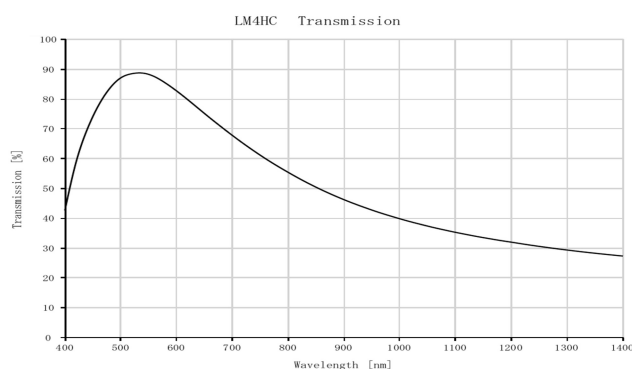

## Technical Information

#75-217, 4.7mm Focal Length Lens, 1" Sensor Format, Transmission Plot

#75-217, 4.7mm Focal Length Lens, 1" Sensor Format, Relative Illumination Plot

#75-217, 4.7mm Focal Length Lens, 1" Sensor Format, MTF Plot