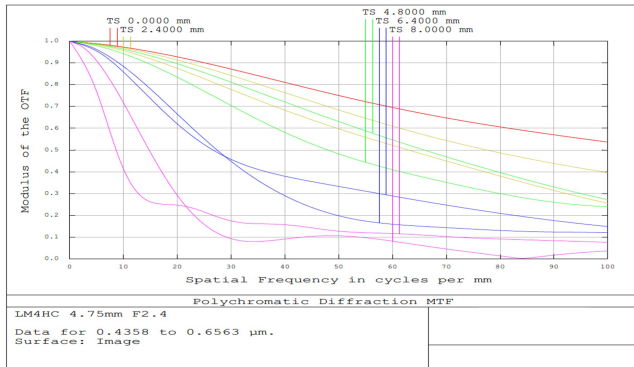

## Technical Information

#75-217, 4.7mm Focal Length Lens, 1" Sensor Format, Transmission Plot

#75-217, 4.7mm Focal Length Lens, 1" Sensor Format, Relative Illumination Plot

#75-217, 4.7mm Focal Length Lens, 1" Sensor Format, MTF Plot