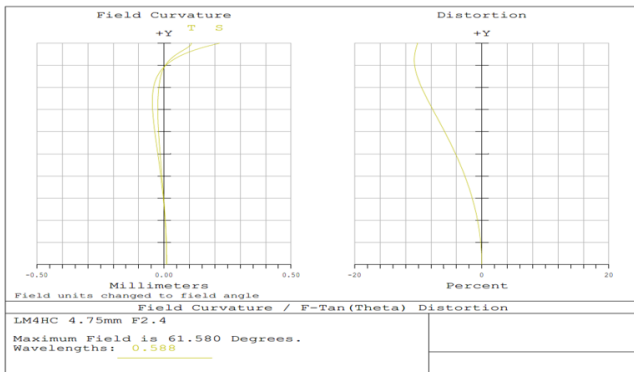

## Technical Information

#75-217, 4.7mm Focal Length Lens, 1" Sensor Format, Transmission Plot

#75-217, 4.7mm Focal Length Lens, 1" Sensor Format, Relative Illumination Plot

#75-217, 4.7mm Focal Length Lens, 1" Sensor Format, MTF Plot