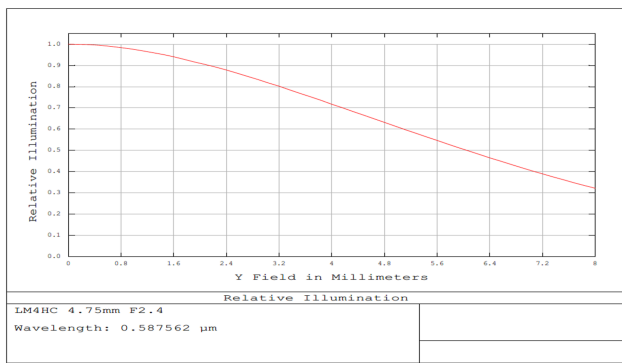

## Technical Information

#75-217, 4.7mm Focal Length Lens, 1" Sensor Format, Transmission Plot

#75-217, 4.7mm Focal Length Lens, 1" Sensor Format, Relative Illumination Plot

#75-217, 4.7mm Focal Length Lens, 1" Sensor Format, MTF Plot