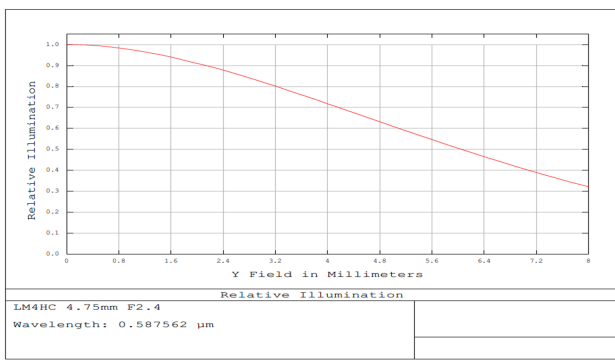

Technical Information

#75-217, 4.7mm Focal Length Lens, 1" Sensor Format, Transmission Plot

#75-217, 4.7mm Focal Length Lens, 1" Sensor Format, Relative Illumination Plot

#75-217, 4.7mm Focal Length Lens, 1" Sensor Format, MTF Plot