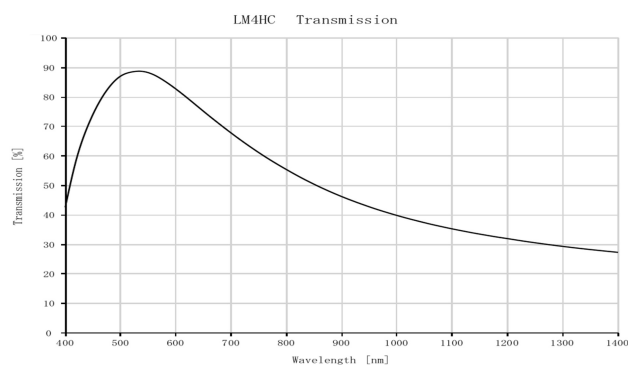

64.70

Maximum Diameter (mm):

71.0

Weight (g):

360

Optical Properties

Horizontal Field of View, 1" Sensor:

112.2°

Maximum Image Circle (mm):

16.00

TV Distortion (%):

-0.58

Focal Length FL (mm):

4.70

Working Distance (mm):

100 - ∞

Aperture (f#):

f/2.4 - f/11

Maximum Distortion (%):

-0.58

Lens Wavelength Range:

VS

Wavelength:

VS

Sensor

Maximum Sensor Format:

1"

Pixel Size (µm):

5.00

Threading & Mounting

Filter Thread:

None

Mount:

C-Mount

Regulatory Compliance

Certificate of Conformance:

[View](#)

Product Details

- Up to 1", C-Mount Lens
- "Fast" Lenses for Increased Throughput
- 4.7mm to 75mm Focal Length

1" Format Fixed Focal Length Lenses provide high throughput and high resolution across the entire camera sensor, allowing for excellent imaging even in less-than-ideal lighting conditions. Offered in 9 focal lengths from 4.7mm to 75mm, this complete family covers many of the applications in the market today. Engineered to minimize distortion, these lenses provide a perfect image for a human operator or an automated system. 1" Format Fixed Focal Length Lenses also feature a standard C-Mount lens mount for easy integration with the most common machine vision [cameras](#) we offer. All lenses feature front filter threading to attach to your choice of [optical filter](#).

Technical Information

#75-217, 4.7mm Focal Length Lens, 1" Sensor Format, Transmission Plot