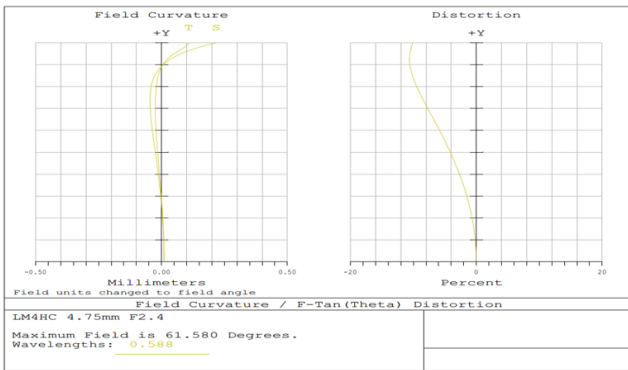

Technical Information

#75-217, 4.7mm Focal Length Lens, 1" Sensor Format, Transmission Plot

#75-217, 4.7mm Focal Length Lens, 1" Sensor Format, Relative Illumination Plot

#75-217, 4.7mm Focal Length Lens, 1" Sensor Format, MTF Plot