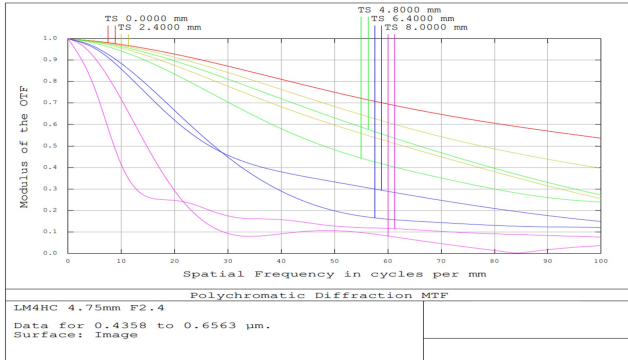

Technical Information

#75-217, 4.7mm Focal Length Lens, 1" Sensor Format, Transmission Plot

#75-217, 4.7mm Focal Length Lens, 1" Sensor Format, Relative Illumination Plot

#75-217, 4.7mm Focal Length Lens, 1" Sensor Format, MTF Plot