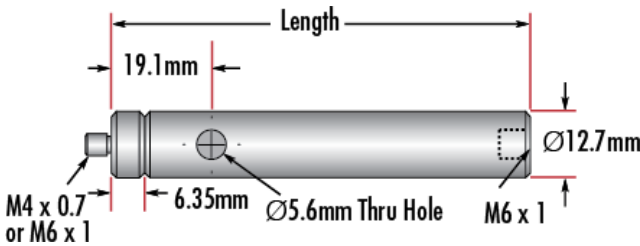

2.0

12.70 Diameter (mm):

0.5 Diameter (inches):

Threading & Mounting

Male Thread:

M6 x 1.0

Regulatory Compliance

RoHS 2015:

Compliant

Certificate of Conformance:

[View](#)

Reach 242:

Compliant

Product Details

- Male M4 x 0.7 or M6 x 1.0 Stud, Female M6 x 1.0 Base
- Posts Include Interchangeable Male Stud and Removable Base S.H.S.S.
- Available in Variety of Lengths
- [English Versions Also Available](#)

TECHSPEC® Metric Stainless Steel Mounting Posts include a 6.35mm long male thread stud adapter that is easily interchangeable with other adapters to ensure compatibility between these posts and any optical mount. Removing the included adapter reveals female M4 threads on the post. Each optical post also has a thru-hole to allow an Allen wrench or other tool to rotate the post easily. Thread values are laser engraved on each post for quick identification and integration. TECHSPEC Metric Stainless Steel Mounting Posts are offered in a variety of lengths. [English versions are also available for purchase.](#)

Technical Information

#68-231		
Stock No.	Description	Qty
#58-950	Steel Post, 25.4mm Length	1
#58-951	Steel Post, 38.1mm Length	1
#58-952	Steel Post, 50.8mm Length	2
#58-954	Steel Post, 76.2mm Length	2
#58-955	Steel Post, 101.6mm Length	2
#58-956	Steel Post, 152.4mm Length	1
#58-957	Steel Post, 203.2mm Length	1

#68-232		
Stock No.	Description	Qty
#59-757	Steel Post, 25.4mm Length	1
#59-758	Steel Post, 38.1mm Length	1
#59-759	Steel Post, 50.8mm Length	2
#59-761	Steel Post, 76.2mm Length	2
#59-762	Steel Post, 101.6mm Length	2
#59-763	Steel Post, 152.4mm Length	1
#59-764	Steel Post, 203.2mm Length	1