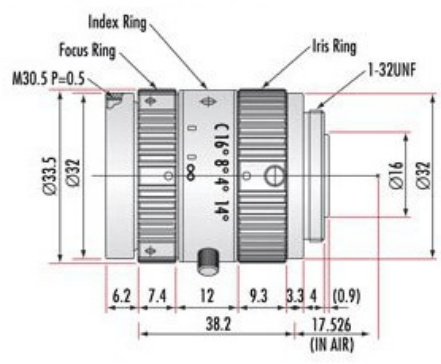

38.10	Length (mm):
33.50	Maximum Diameter (mm):
33.5	Outer Diameter (mm):
85.00	Weight (g):
0.90	Maximum Rear Protrusion (mm):

Optical Properties

63.00	Field of View @ Min Working Distance (mm):
7.60°	Horizontal Field of View, 1/2" Sensor:
11.00	Maximum Image Circle (mm):
50.00	Focal Length FL (mm):
500 - ∞	Working Distance (mm):
f/1.8 - f/16	Aperture (f/#):
-0.3	Maximum Distortion (%):
VS	Lens Wavelength Range:

Sensor

2/3"	Maximum Sensor Format:
6.20	Pixel Size (µm):

Threading & Mounting

M30.5 x 0.50	Filter Thread:
C-Mount	Mount:

Regulatory Compliance

Exempt	RoHS 2015:
Contains SVHC(s)	Reach 224:
View	Certificate of Conformance:

Product Details

- Up to 2/3", C-Mount Lens
- Ideal for Machine Vision at an Economical Price
- 5mm to 75mm Focal Length

MegaPixel Fixed Focal Length Lenses are designed for high-resolution imaging. The lenses are ideal for machine vision applications with demanding space constraints. These lenses complement the resolution of many MegaPixel cameras with 1/2" or 2/3" formats. Low distortion and high resolution enable these economically priced lenses to produce sharp, high-contrast images compared to standard CCTV and compact lenses. MegaPixel Fixed Focal Length Lenses are available in focal lengths ranging from 5 to 75mm. Locking screws for the manual iris and focus allow these lenses to be used in high-vibration environments. Typical applications include [factory automation](#), inspection, and macro work.

Note: For [#64-869](#) 75mm FL Lens, remove focus limit screw to focus past 1.2m.

Technical Information

#56-790 50mm Megapixel Fixed Focal Length Lens

(Units in mm)