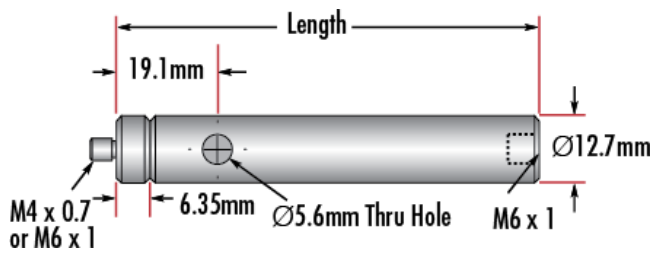

2.5

12.70 Diameter (mm):

0.5 Diameter (inches):

Threading & Mounting

M4 x 0.7 Male Thread:

Regulatory Compliance

Compliant RoHS 2015:

View Certificate of Conformance:

Compliant REACH 241:

Product Details

- Male M4 x 0.7 or M6 x 1.0 Stud, Female M6 x 1.0 Base
- Posts Include Interchangeable Male Stud and Removable Base S.H.S.S.
- Available in Variety of Lengths
- [English Versions Also Available](#)

TECHSPEC® Metric Stainless Steel Mounting Posts include a 6.35mm long male thread stud adapter that is easily interchangeable with other adapters to ensure compatibility between these posts and any optical mount. Removing the included adapter reveals female M4 threads on the post. Each optical post also has a thru-hole to allow an Allen wrench or other tool to rotate the post easily. Thread values are laser engraved on each post for quick identification and integration. TECHSPEC Metric Stainless Steel Mounting Posts are offered in a variety of lengths. [English versions are also available for purchase.](#)

Technical Information

#68-231		
Stock No.	Description	Qty
#58-950	Steel Post, 25.4mm Length	1
#58-951	Steel Post, 38.1mm Length	1
#58-952	Steel Post, 50.8mm Length	2
#58-954	Steel Post, 76.2mm Length	2
#58-955	Steel Post, 101.6mm Length	2
#58-956	Steel Post, 152.4mm Length	1
#58-957	Steel Post, 203.2mm Length	1

#68-232		
Stock No.	Description	Qty
#59-757	Steel Post, 25.4mm Length	1
#59-758	Steel Post, 38.1mm Length	1
#59-759	Steel Post, 50.8mm Length	2
#59-761	Steel Post, 76.2mm Length	2
#59-762	Steel Post, 101.6mm Length	2
#59-763	Steel Post, 152.4mm Length	1
#59-764	Steel Post, 203.2mm Length	1