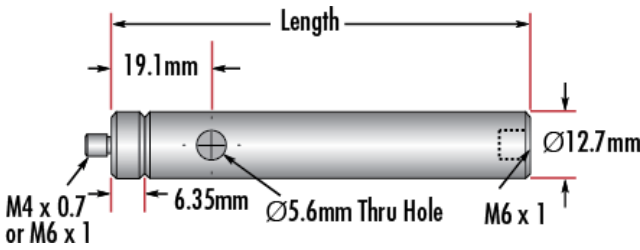

Product Downloads

General

Metric **Type:**

Note:
Adapter #58-984 is included. Additional [thread adapters](#) available separately.

Physical & Mechanical Properties

Length (inches):
2.5

63.50	Length (mm):
0.5	Diameter (inches):
12.70	Diameter (mm):

Threading & Mounting

M4 x0.7	Male Thread:
---------	--------------

Regulatory Compliance

Compliant	RoHS 2015:
View	Certificate of Conformance:
Compliant	REACH 241:

Product Details

- Male M4 x0.7 or M6 x1.0 Stud, Female M6 x1.0 Base
- Posts Include Interchangeable Male Stud and Removable Base S.H.S.S.
- Available in Variety of Lengths
- [English Versions Also Available](#)

TECHSPEC® Metric Stainless Steel Mounting Posts include a 6.35mm long male thread stud adapter that is easily interchangeable with other adapters to ensure compatibility between these posts and any optical mount. Removing the included adapter reveals female M4 threads on the post. Each optical post also has a thru-hole to allow an Allen wrench or other tool to rotate the post easily. Thread values are laser engraved on each post for quick identification and integration. TECHSPEC Metric Stainless Steel Mounting Posts are offered in a variety of lengths. [English versions are also available for purchase.](#)

Technical Information

Stock No.	Description	Qty
#58-950	Steel Post, 25.4mm Length	1
#58-951	Steel Post, 38.1mm Length	1
#58-952	Steel Post, 50.8mm Length	2
#58-954	Steel Post, 76.2mm Length	2
#58-955	Steel Post, 101.6mm Length	2
#58-956	Steel Post, 152.4mm Length	1
#58-957	Steel Post, 203.2mm Length	1