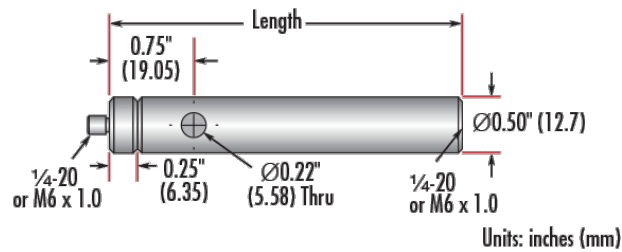

Diameter (inches):
0.5

Threading & Mounting

Male Thread:
1/4-20

Regulatory Compliance

RoHS 2015:
[Compliant](#)

Certificate of Conformance:
[View](#)

REACH 241:
[Compliant](#)

Product Details

Adapter #58-983 is included. Additional [thread adapters](#) available separately.

- Male 8-32 or 1/4-20 Stud, Female 1/4-20 Base
- Posts Include Interchangeable Male Stud and Removable Base S.H.S.S.
- Available in Variety of Lengths
- [Metric Versions Also Available](#)

TECHSPEC® English Stainless Steel Mounting Posts include a 1/4" long male thread stud adapter that is easily interchangeable with other adapters to ensure compatibility between these posts and any optical mount. Removing the included adapter reveals female 8-32 threads on the post. Each optical post also has a thru-hole to allow an Allen wrench or other tool to rotate the post easily. Thread values are laser engraved on each post for quick identification and integration. TECHSPEC English Stainless Steel Mounting Posts are offered in a variety of lengths. [Metric Versions are also available for purchase.](#)

Technical Information

#68-230		
Stock No.	Description	Qty
#59-751	Steel Post, 1" Length	1
#59-752	Steel Post, 1.5" Length	1
#58-999	Steel Post, 2" Length	2
#59-754	Steel Post, 3" Length	2
#59-000	Steel Post, 4" Length	2
#59-008	Steel Post, 6" Length	1
#59-009	Steel Post, 8" Length	1

#68-229		
Stock No.	Description	Qty
#58-960	Steel Post, 1" Length	1
#58-961	Steel Post, 1.5" Length	1
#58-962	Steel Post, 2" Length	2
#58-964	Steel Post, 3" Length	2
#58-965	Steel Post, 4" Length	2
#58-966	Steel Post, 6" Length	1
#58-967	Steel Post, 8" Length	1