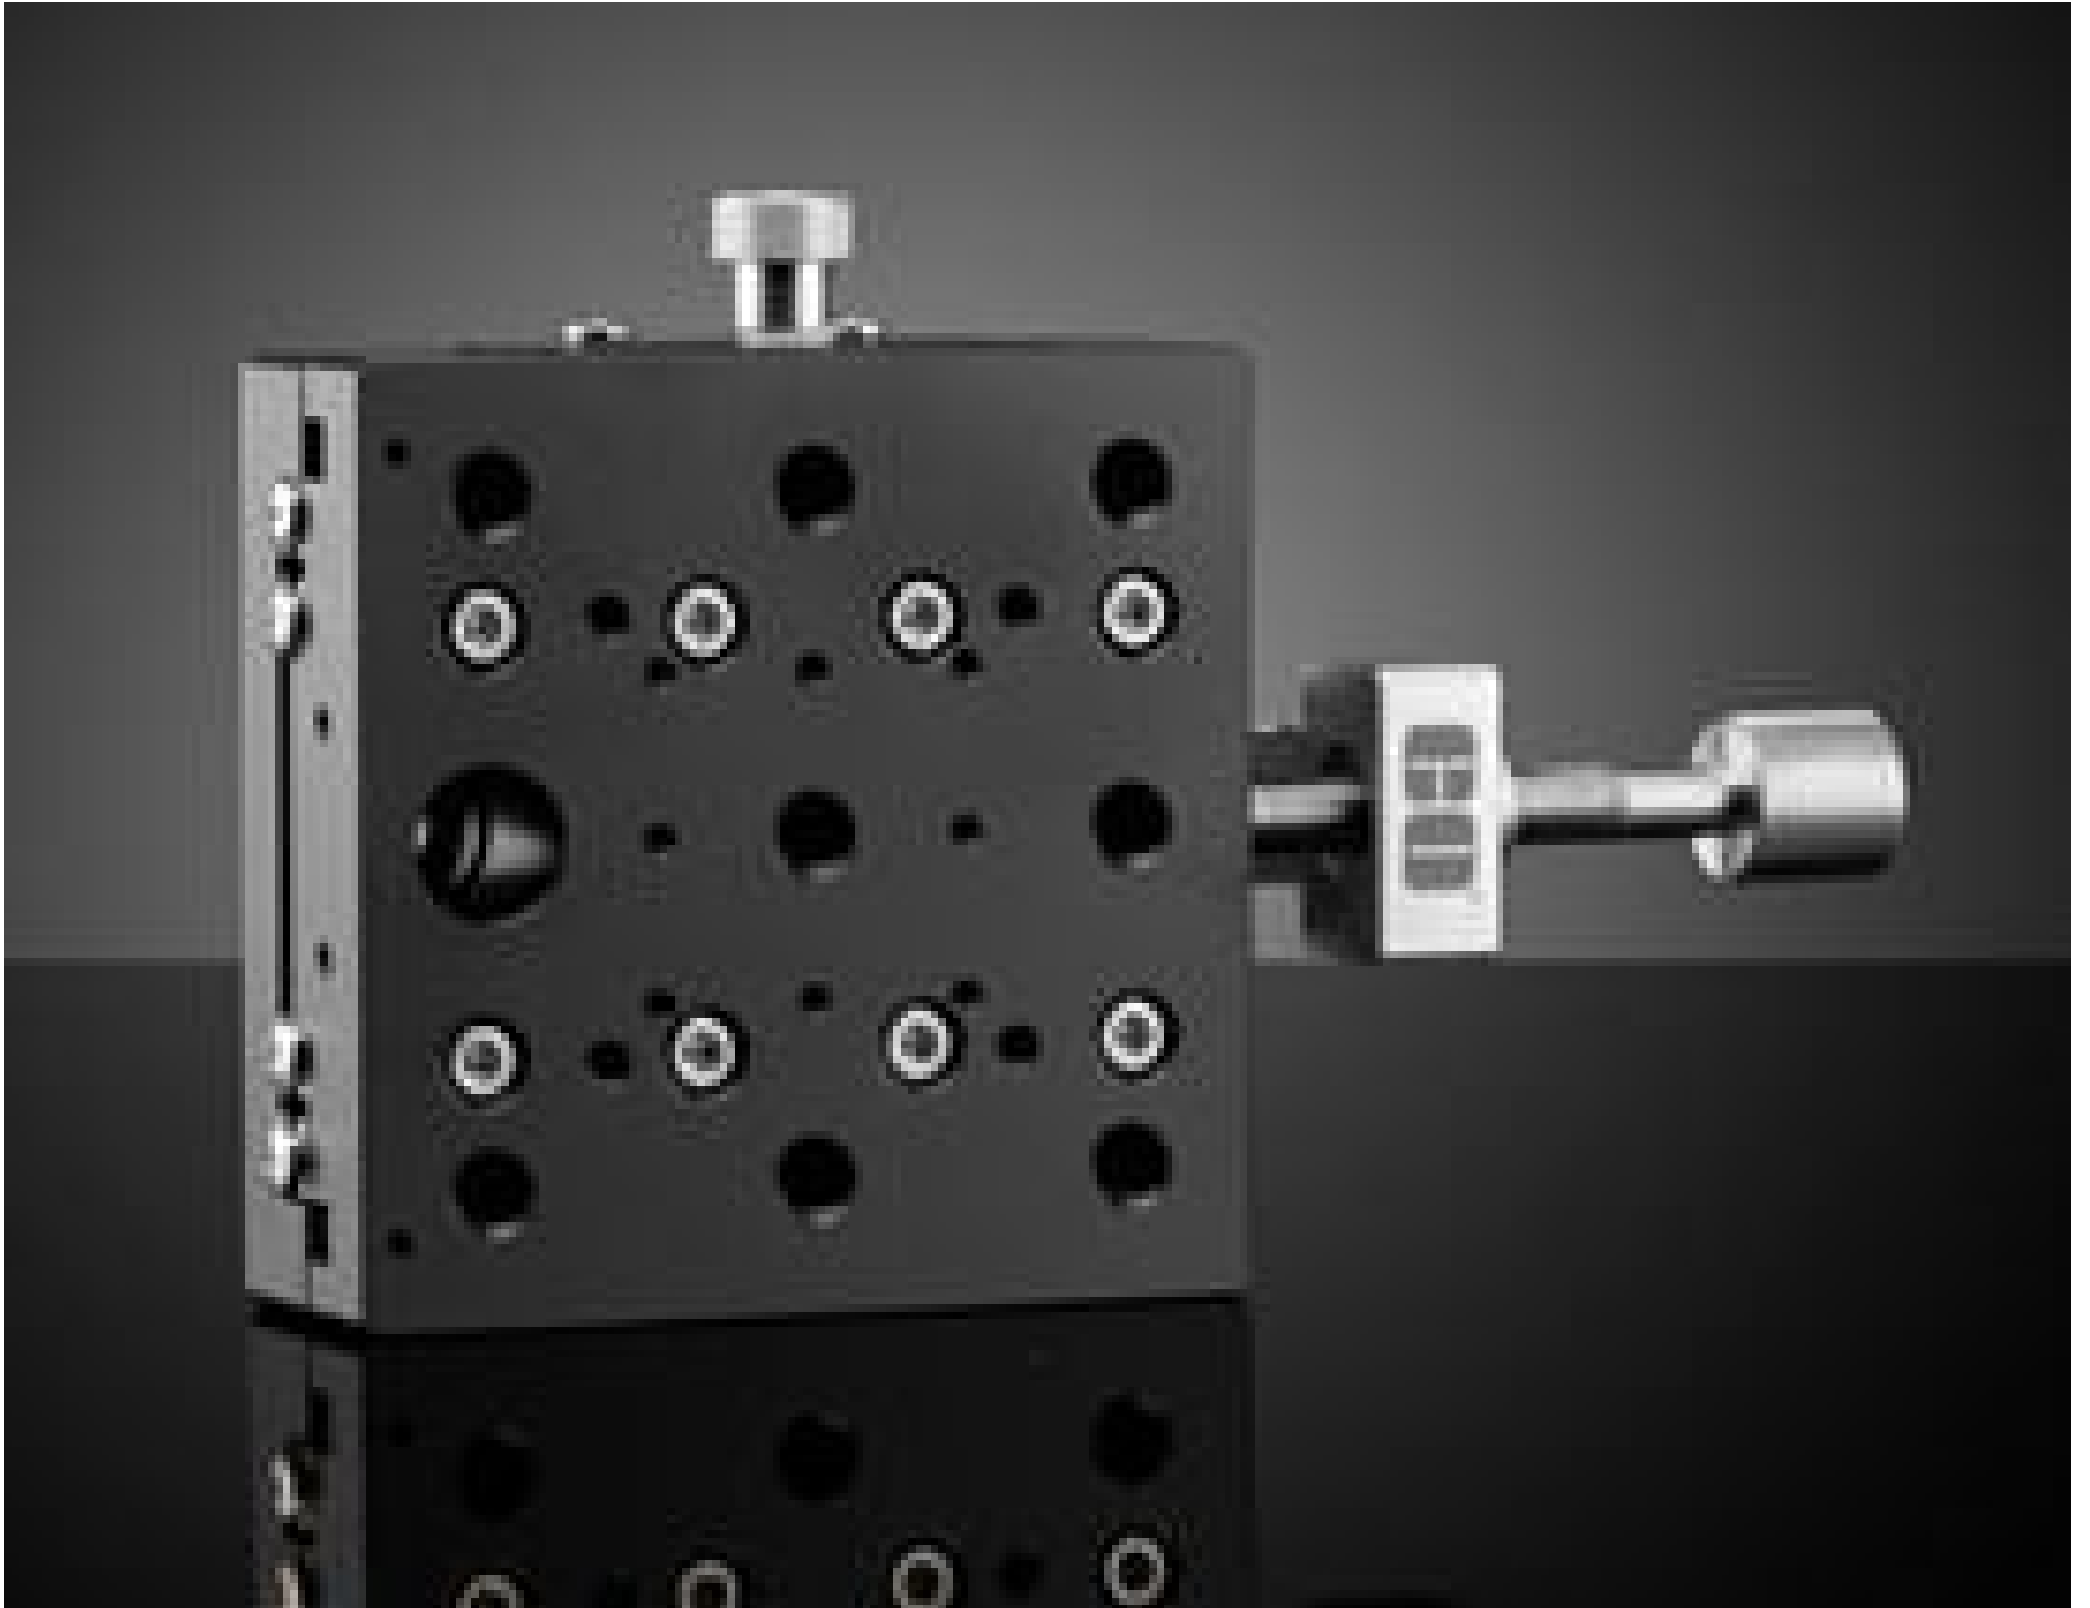

[See all 60 Products in Family](#)

TECHSPEC® 70mm, Center Drive, Standard Top, Metric Stage

70mm, Center Drive, Solid Top Stage

Stock **#66-432** **2 In Stock**

⊖ 1 ⊕ €484⁰⁰

ADD TO CART

Volume Pricing	
Qty 1-2	€484,00 each
Qty 3+	€422,90 each
Need More?	Request Quote

ⓘ Prices shown are exclusive of VAT/local taxes

Product Downloads

General

Metric **Type:**

Physical & Mechanical Properties

Linear (X) **Type of Movement:**

Crossed Roller Bearing **Guide System:**

30mm Standard-Top Stages - Center Drive

30mm Standard-Top Stages - Side Drive

40mm Standard-Top Stages - Center Drive

40mm Standard-Top Stages - Side Drive

70mm Standard-Top Stages - Center Drive

70mm Standard-Top Stages - Side Drive

125mm Standard-Top Stages - Center Drive

125mm Standard-Top Stages - Side Drive